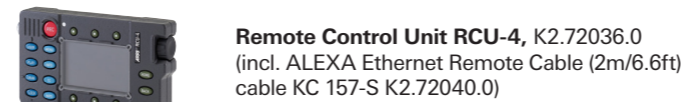

Ground Glass/ Framerglow Tool, K4.52722.0

Remote Control Unit

Remote Control Unit RCU-4, K2.72036.0 (incl. ALEXA Ethernet Remote Cable (2m/6.6ft) cable KC 157-S K2.72040.0)

ALEXA Ethernet Remote Cable (1m/3.3ft) KC 158-S, K2.72041.0
 ALEXA Ethernet Remote Cable (2m/6.6ft) KC 157-S, K2.72040.0
 ALEXA Ethernet Extension Cable (15m/50ft) KC 159-S, K2.72043.0 (up to three KC-159-S for total length of 47m/154ft with K2.72040.0 or 46m/151ft with K2.72041.0)