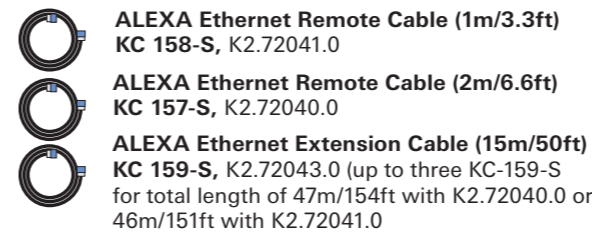

Ground Glass/ Framerglow Tool, K4.52722.0

Remote Control Unit

Remote Control Unit RCU-4, K2.72036.0 (incl. ALEXA Ethernet Remote Cable (2m/6.6ft) cable KC 157-S K2.72040.0)

ALEXA Ethernet Remote Cable (1m/3.3ft) KC 158-S, K2.72041.0
 ALEXA Ethernet Remote Cable (2m/6.6ft) KC 157-S, K2.72040.0
 ALEXA Ethernet Extension Cable (15m/50ft) KC 159-S, K2.72043.0 (up to three KC-159-S for total length of 47m/154ft with K2.72040.0 or 46m/151ft with K2.72041.0)