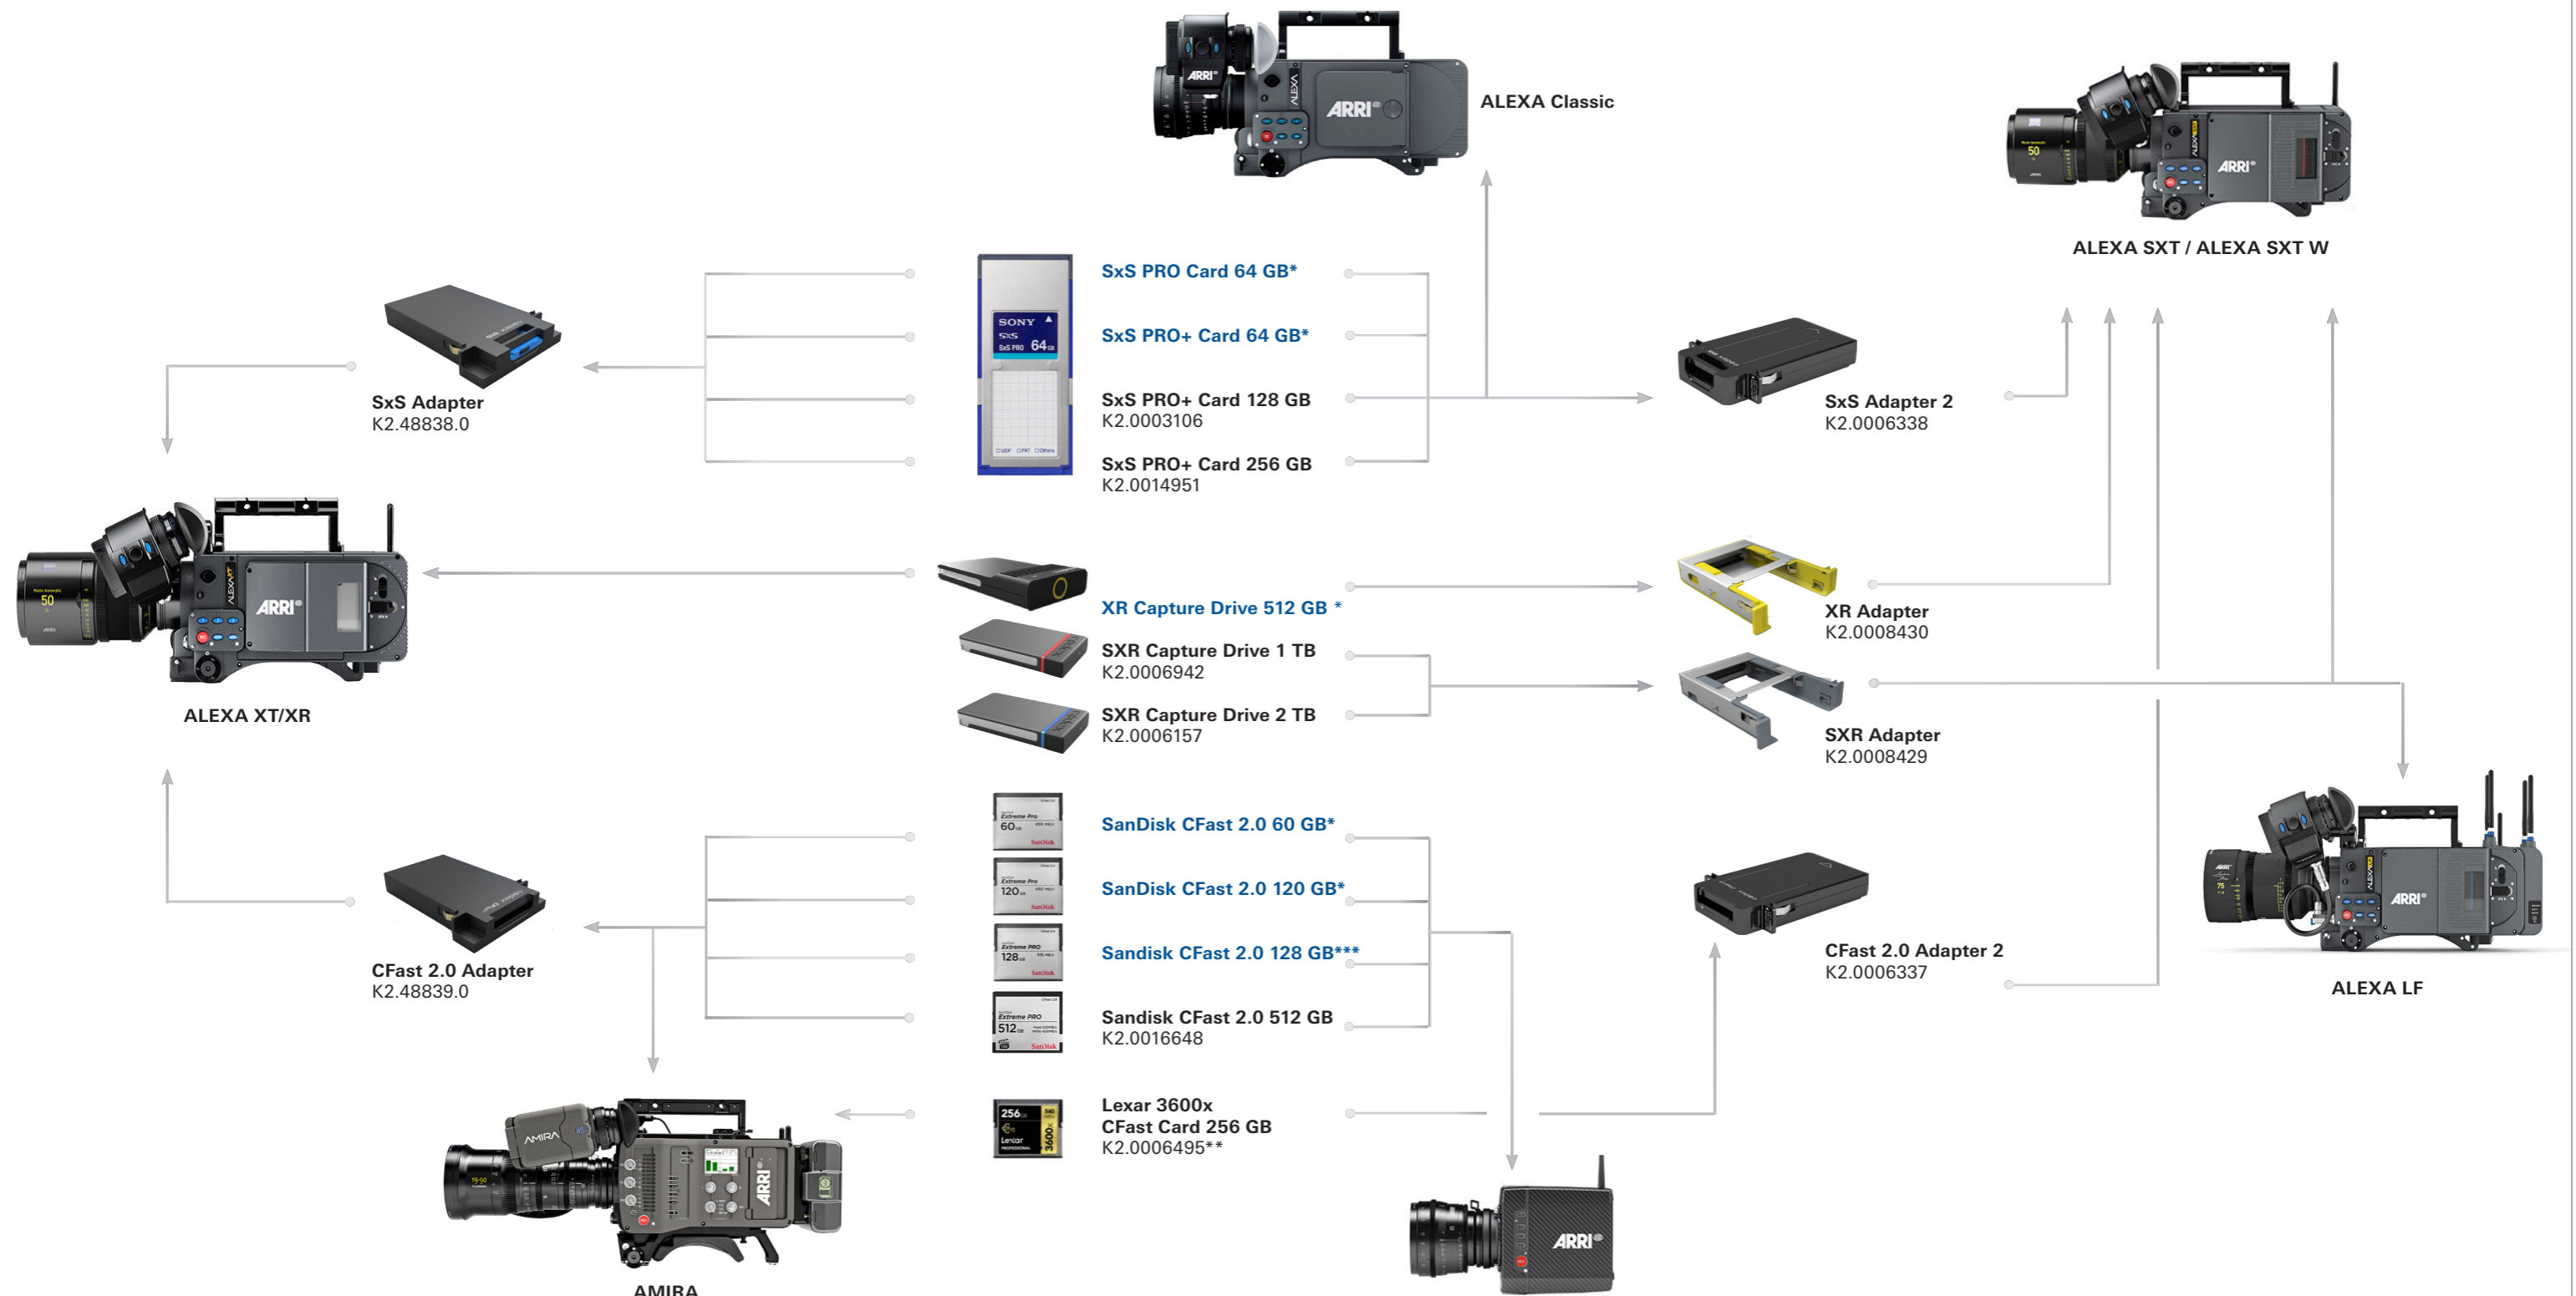

Recording Options

* discontinued items
 ** cards work with AMIRA and ALEXA Mini cameras starting with SUP 3.0; Open Gate ARRIRAW only with ALEXA Mini
 *** can be used for all recording models, except for Open Gate ARRIRAW