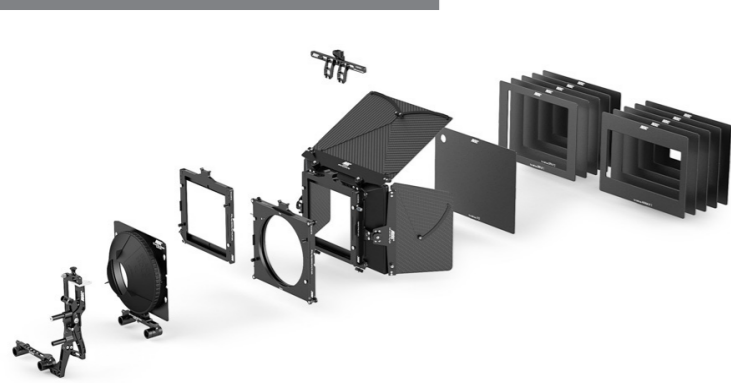

Sets for LMB 6x6

LMB 6x6 15mm Studio 3-Stage Set
[KK.0020232](#) - includes:
 K2.0019218 1x LMB 6x6 Basic Module
 K2.0019133 1x LMB 6x6 Extra Non-Rotatable Filter Stage
 K2.0019178 1x LMB 6x6 Top, Bottom Flag
 K2.0013440 1x LMB 15mm Studio Rod Adapter
 K2.0019085 1x LMB 6x6 Tilt and Flex Adapter 80-156mm

LMB 6x6 19mm Studio 3-Stage Set
[KK.0020234](#) - includes:
 K2.0019218 1x LMB 6x6 Basic Module
 K2.0019133 1x LMB 6x6 Extra Non-Rotatable Filter Stage
 K2.0019178 1x LMB 6x6 Top, Bottom Flag
 K2.0013432 1x LMB 19mm Studio Rod Adapter
 K2.0019085 1x LMB 6x6 Tilt and Flex Adapter 80-156mm