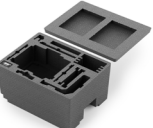

Filter Frame 6.6"x 6.6"
[K2.0001034](#)

LMB 6x6 Tilt and Flex Adapter 80-156mm
[K2.0019085](#)

LMB Flag Holders
[K2.0013825](#)

LMB Accessory Adapter
[K2.0013014](#)

LMB 6x6 Foam Insert
[K2.0023162](#)

LMB 6x6 technical data:
 Max number filters: up to three 6.6"x6.6 filters

LMB 6x6 advanced features:
 • For 6.6"x6.6 filter size
 • One product covering a wide range of applications
 • Offers quick and easy set up without tools
 • Lightweight and streamlined

ø = diameter of connection ring to lens