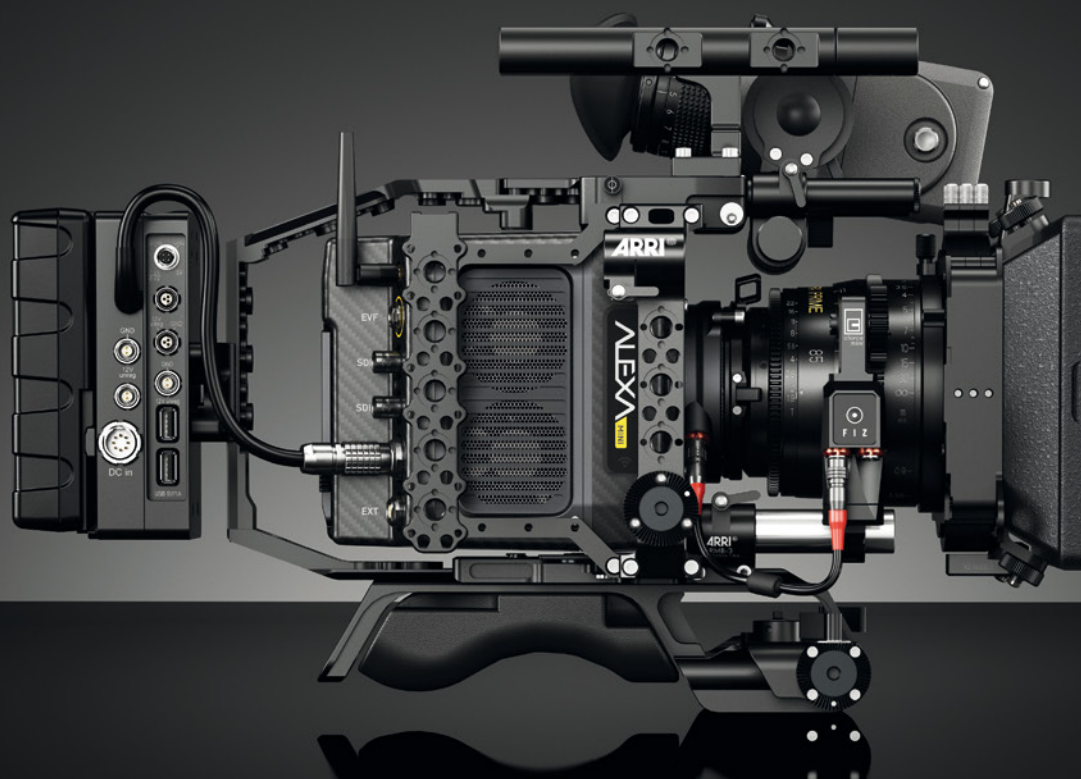

STUDIO SET FOR ALEXA MINI

- Saves time when changing between camera configurations
- Supports a wide variety of uses for the ALEXA Mini on set
- Compatible with the existing ALEXA Mini accessory system

Studio Set for ALEXA Mini

Lightweight Adapter Plate MAP-1

K2.0006334

Adapter Plate with Rod Support MAP-2

K2.0006347

Mini Side Bracket MSB-1

K2.0006348

Mini Side Bracket MSB-2

K2.0014957

Compact Bridge Plate CBP-1

K2.0014894

Stabilizer Plate for CBP

K2.0014981

Bottom Plate 300 mm / 12 inch.

K2.0000324

Rear Accessory Bracket RAB-1