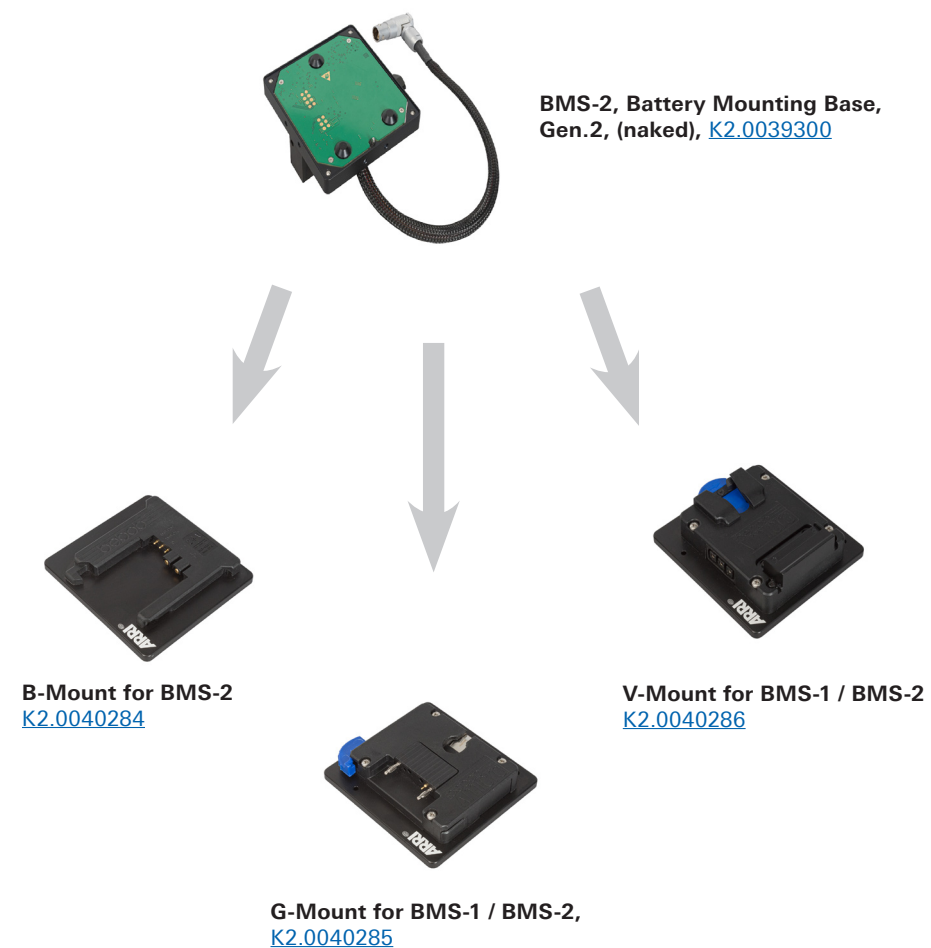

TRINITY 2 Overview

Batteries

19 mm Studio Rods

- Support Rods 540mm/21.3in, Ø19mm, [K2.72028.0](#), stainless steel**
- Support Rods 440mm/17.3in, Ø19mm, [K2.0001022](#), stainless steel**
- Support Rods 430mm, 16.9in, Ø19mm, K2.0040791, carbon fibre, black**
- Single Support Rod 540mm/21.3in, Ø19mm, K2.0014959, carbon fibre, black**
- Support Rods 340mm/13.4in, Ø19mm, [K2.66269.0](#), stainless steel, lightweight**
- Single Support Rod 340mm/13.4in, Ø19mm, K2.0014954, carbon fibre, black**
- Support Rods 305mm, 12in, Ø19mm, K2.0041327, carbon fibre, black**
- Single Support Rod 150mm, 5.9in, Ø19mm, [K2.0014961](#), stainless steel, lightweight**
- Support Rods 240mm/9.4in, Ø19mm, [K2.66270.0](#), stainless steel, lightweight**
- Single Support Rod 90mm, 3.5in, Ø19mm [K2.0014960](#), stainless steel, lightweight**
- Support Rods 150mm/5.9in, Ø19mm, [K2.0016090](#), stainless steel, lightweight**
- Single Support Rod 76mm, 3in, Ø19mm, [K2.0043811](#), carbon fibre, black**
- Support Rods 120mm, 4.7in, Ø19mm, K2.0040790, carbon fibre, black**
- Support Rods 90mm/3.5in, Ø19 mm, [K2.0016088](#), stainless steel, lightweight**