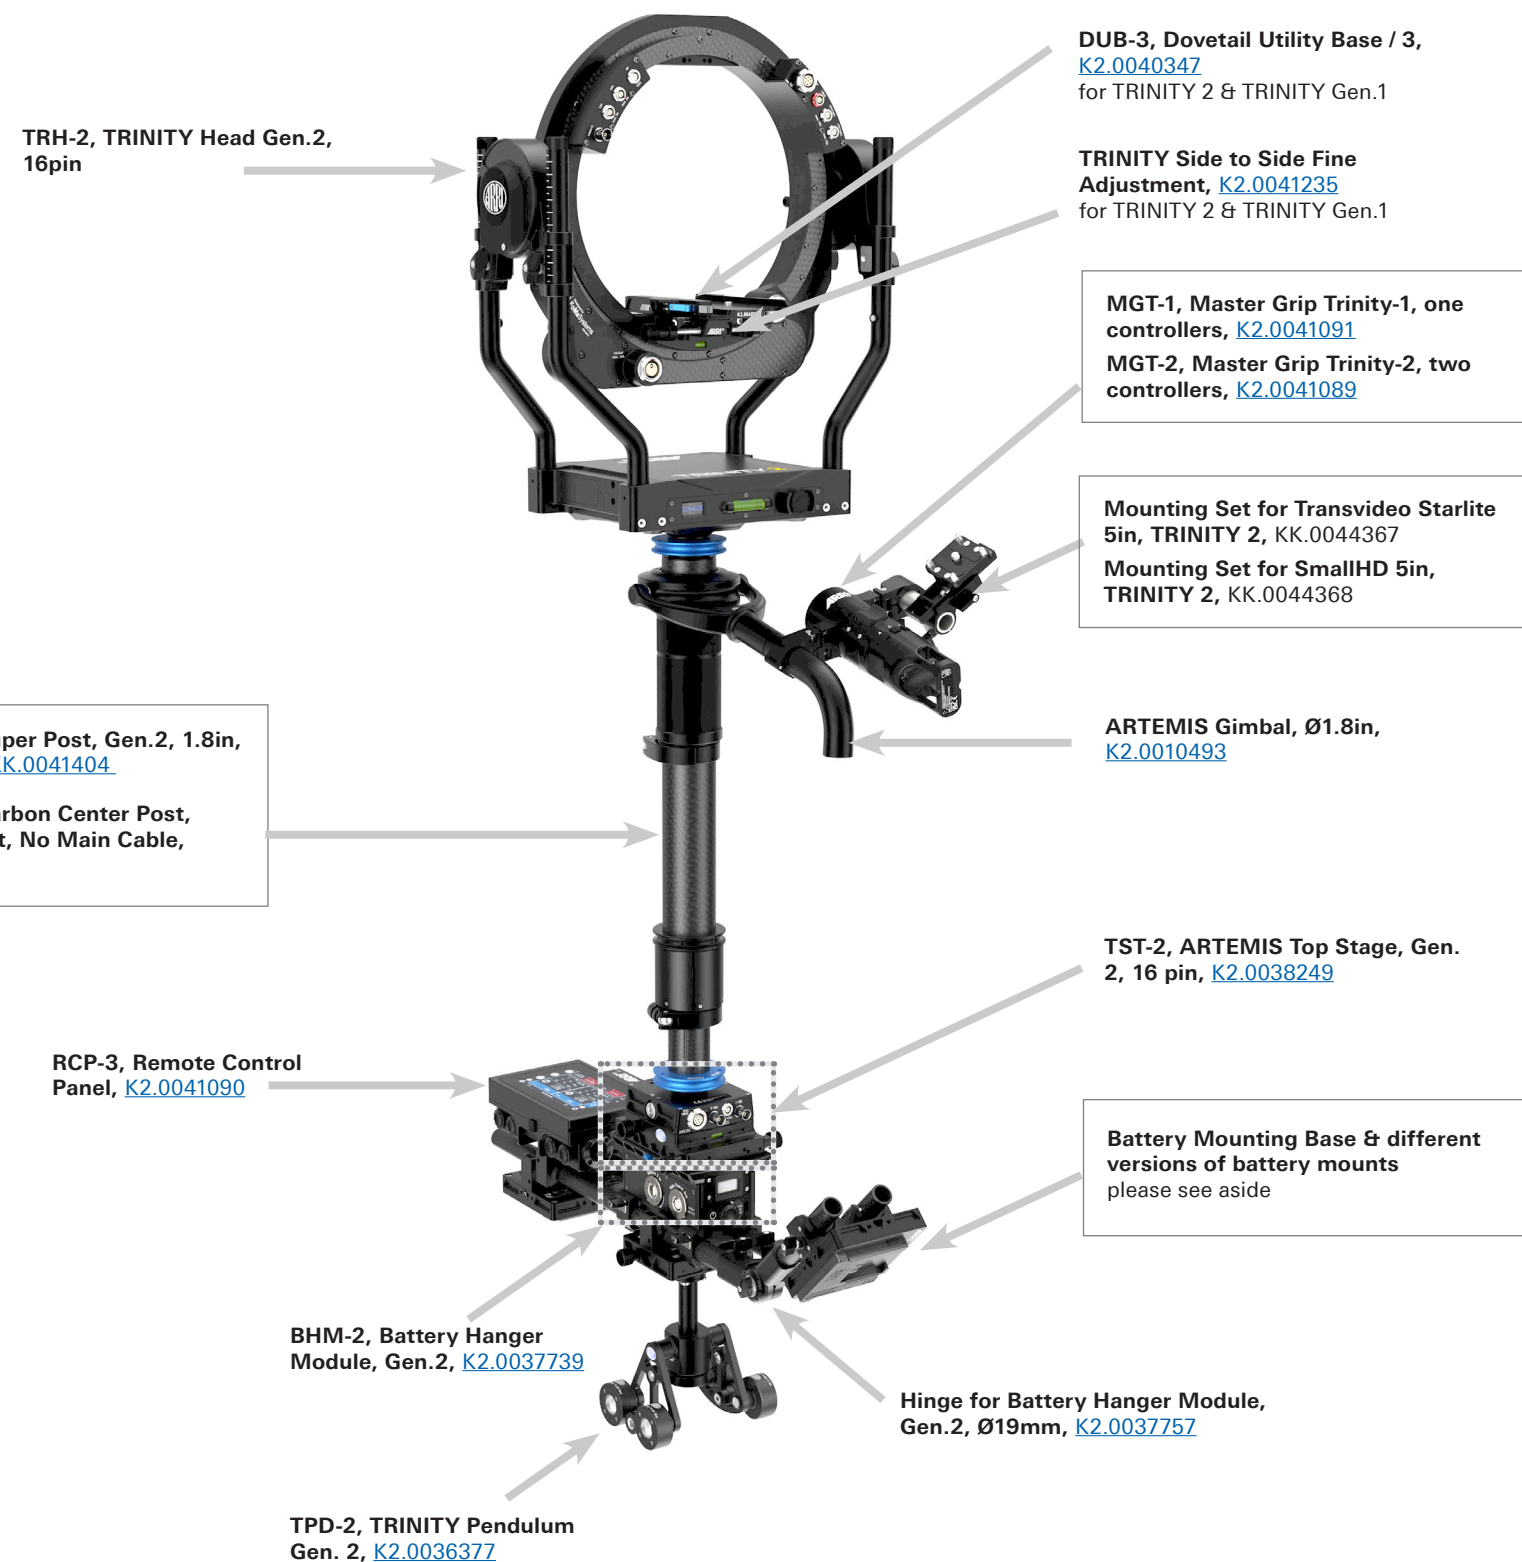

TRINITY 2 Overview

Batteries

19 mm Studio Rods

- Support Rods 540mm/21.3in, Ø19mm, [K2.72028.0](#), stainless steel**
- Support Rods 440mm/17.3in, Ø19mm, [K2.0001022](#), stainless steel**
- Support Rods 430mm, 16.9in, Ø19mm, K2.0040791, carbon fibre, black**
- Single Support Rod 540mm/21.3in, Ø19mm, K2.0014959, carbon fibre, black**
- Support Rods 340mm/13.4in, Ø19mm, [K2.66269.0](#), stainless steel, lightweight**
- Single Support Rod 340mm/13.4in, Ø19mm, K2.0014954, carbon fibre, black**
- Support Rods 305mm, 12in, Ø19mm, K2.0041327, carbon fibre, black**
- Single Support Rod 150mm, 5.9in, Ø19mm, [K2.0014961](#), stainless steel, lightweight**
- Support Rods 240mm/9.4in, Ø19mm, [K2.66270.0](#), stainless steel, lightweight**
- Single Support Rod 90mm, 3.5in, Ø19mm [K2.0014960](#), stainless steel, lightweight**
- Support Rods 150mm/5.9in, Ø19mm, [K2.0016090](#), stainless steel, lightweight**
- Single Support Rod 76mm, 3in, Ø19mm, [K2.0043811](#), carbon fibre, black**
- Support Rods 120mm, 4.7in, Ø19mm, K2.0040790, carbon fibre, black**
- Support Rods 90mm/3.5in, Ø19 mm, [K2.0016088](#), stainless steel, lightweight**