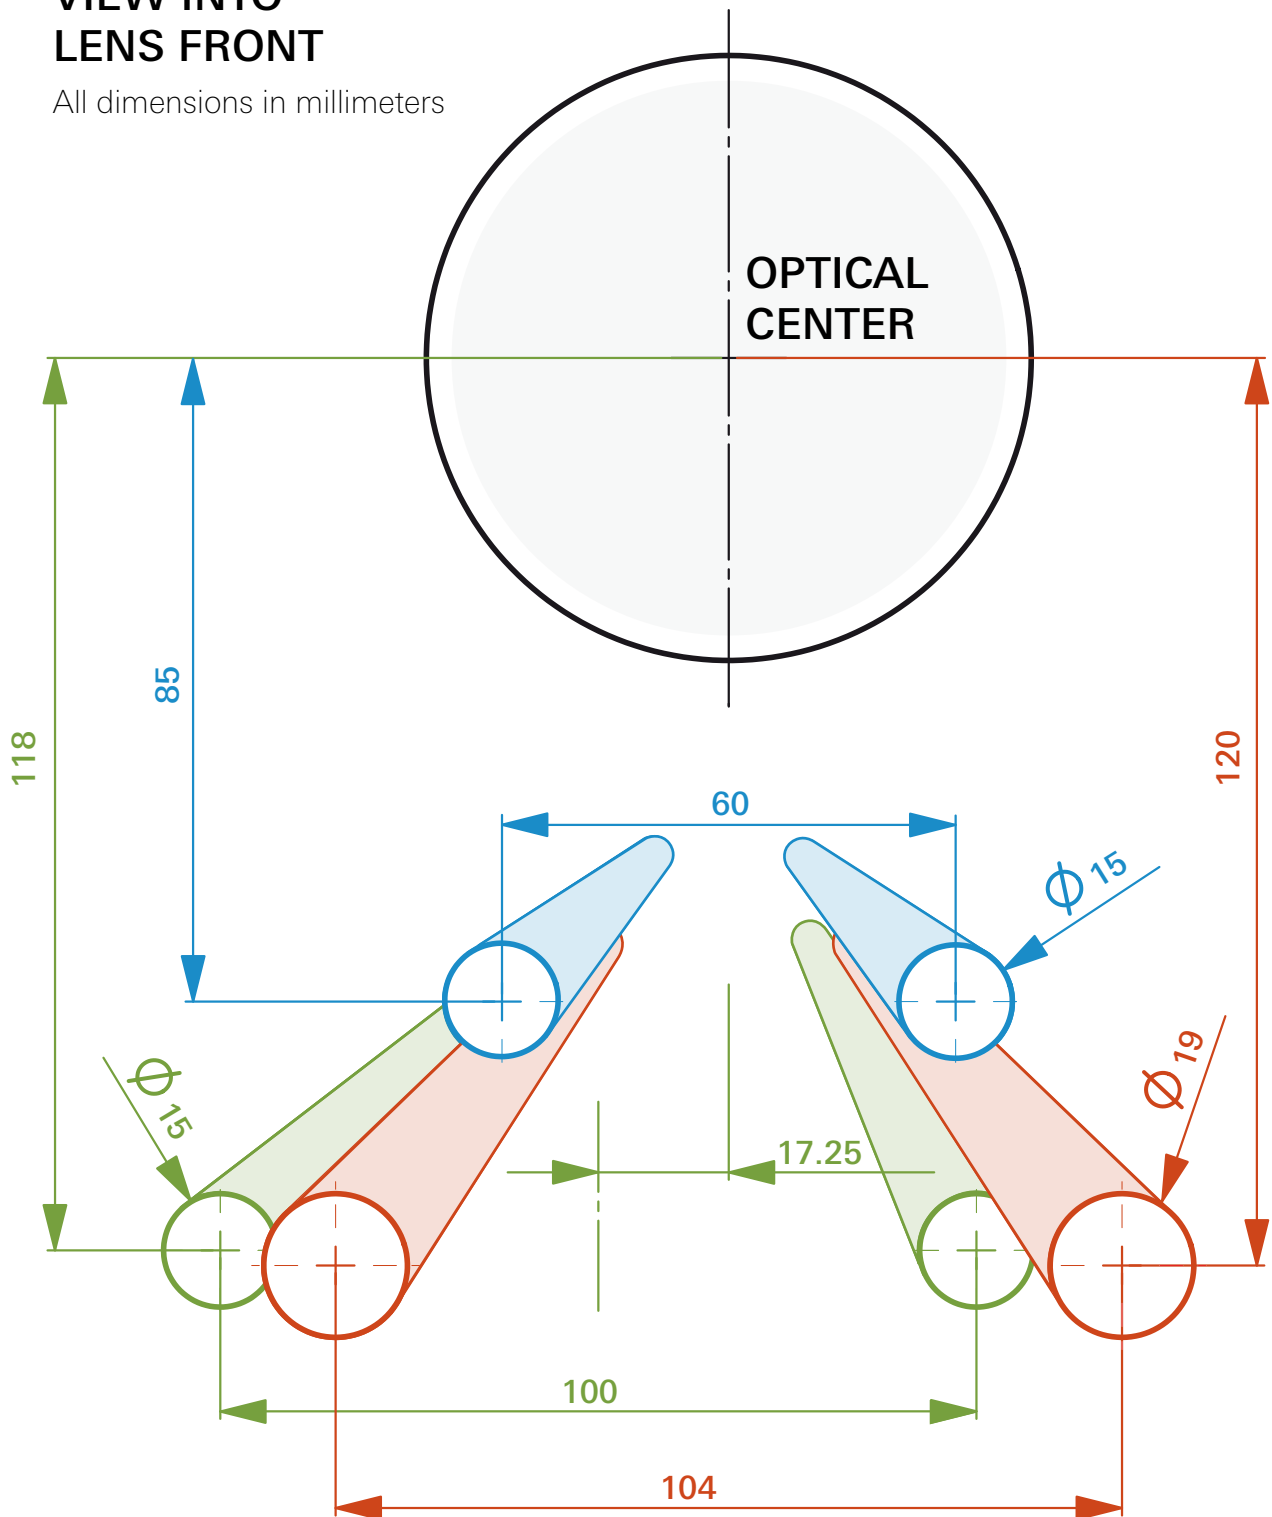

VIEW INTO LENS FRONT

All dimensions in millimeters

- 15mm LWS (Light Weight Support):** symmetric to optical center
- 19mm Studio:** symmetric to optical center
- 15mm Studio:** offset 17.25mm (camera right) from optical center