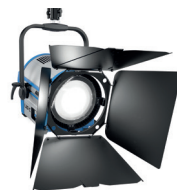

L-SERIES L10-C

[Click here for more product related information | ARRI.com](#)

FW
2.5

L-SERIES L10-C

Ident.-No. Description

L0.0003382 L10-C Stand-Mount blue/silver Schuko

L0.0003383 L10-C Hanging blue/silver Bare Ends

L0.0003384 L10-C Hanging black Bare Ends

L0.0003385 L10-C P.O. blue/silver Bare Ends

L0.0003386 L10-C P.O. black Bare Ends

LAMPHEAD CONTROL

- Stellar - App Store monthly

- Stellar - App Store yearly

- Stellar - Google Play Store monthly

- Stellar - Google Play Store yearly

L2.0016357 SkyLink Receiver

L2.0016360 SkyLink Base Station - Schuko

L2.0019288 SkyLink WiFi Range Extender

L0.0020058 SkyLink 3 Receiver Kit (with Base Station) Schuko

L0.0020061 SkyLink 10 Receiver Kit (with Base Station)
Schuko

LIGHT CONTROL

L2.40950.0 4-leaf barndoor, True Blue (344 mm / 13.5")

L2.80951.0 4-leaf barndoor, black/silver (344 mm / 13.5")

L2.40960.0 8-leaf barndoor, True Blue (344 mm / 13.5")

L2.80970.0 Filter frame (330 mm / 13.0")

L2.80975.0 Snoot (344 mm / 13.5") with variable aperture

L2.0008983 Spill Ring L10 (329 mm / 12,9")