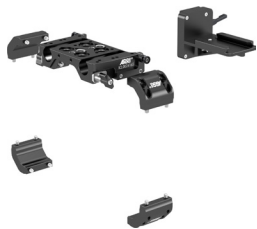

ALEXA Mini LF & Mechanical Accessories

CONFIGURATION OVERVIEW – 1.9.3 / 2019.04

© 2010 Arnold & Richter Cine Technik GmbH & Co. Betriebs KG. All rights reserved. This material is provided "as is" for information purposes only without any warranty. ARRI assumes no responsibility with regard to the performance or use of the products or typographical errors or inaccuracies of given information. Product specifications are subject to change without notice. For a full listing of all available components consult the price list.

ALEXA Mini LF

ALEXA Mini LF & Lens Mount Set, K0.0024310
Includes:
K1.0024074 1x ALEXA Mini LF camera body
K2.0018983 1x ARRI LPL Mount ALEXA Mini/AMIRA
K2.0016936 1x ARRI PL-to-LPL Adapter

Accessories

Vertical Adapter Set for ALEXA Mini LF
KK.0024136 includes:
K2.0019443 1x Vertical Viewfinder Adapter for ALEXA Mini
K2.0019442 1x Vertical Format Adapter for ALEXA Mini

15 mm Reduction Insert
K2.66255.0

LBS-2 Handgrip Set without on/off
K0.0000465

Camera and Accessory Case, K2.0001241

Wetsuit for ALEXA Mini, K2.0010053

ALEXA Mini LF Mechanical Accessories