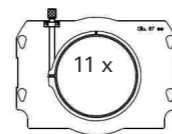

LMB-25 Clamp Adapter Set
KK.0005805 - including:
- 1 x Clamp Adapter ø 143 mm, K2.65223.0
- 1 x Clamp Adapter ø 136 mm, K2.66218.0
- 1 x Clamp Adapter ø 134 mm, K2.66217.0
- 1 x Clamp Adapter ø 125 mm, K2.66219.0
- 1 x Clamp Adapter ø 114 mm, K2.47240.0
- 1 x Clamp Adapter ø 110 mm, K2.52097.0
- 1 x Clamp Adapter ø 104 mm, K2.47253.0
- 1 x Clamp Adapter ø 95 mm WA, K2.0013781
- 1 x Clamp Adapter ø 87 mm, K2.47242.0
- 1 x Clamp Adapter ø 80 mm, K2.47243.0

LMB-25 Pro Set
KK.0005806 - including:
- 1 x basic module, K2.66177.0
- 1 x 3-filter stage guide, K2.66175.0
- 1 x 2-filter stage guide, K2.66176.0
- 3 x filter frame 4" x 5,65" / 4" x 4" K2.66133.0
- 1 x light shield, K2.47244.0
- 1 x Tray Catcher, K2.66202.0
- 1 x LMB Accessory Adapter, K2.0013014
- 1 x Top/Bottom Flag holder (pair), K2.66179.0
- 1 x Set of Masks (5x), K2.66022.0
- 1 x Clamp Adapter ø 143 mm, K2.65223.0
- 1 x Clamp Adapter ø 136 mm, K2.66218.0
- 1 x Clamp Adapter ø 134 mm, K2.66217.0
- 1 x Clamp Adapter ø 125 mm, K2.66219.0
- 1 x Clamp Adapter ø 114 mm, K2.47240.0
- 1 x Clamp Adapter ø 110 mm, K2.52097.0
- 1 x Clamp Adapter ø 104 mm, K2.47253.0
- 1 x Clamp Adapter ø 95 mm WA, K2.0013781
- 1 x Clamp Adapter ø 87 mm, K2.47242.0
- 1 x Clamp Adapter ø 80 mm, K2.47243.0

LMB-25 Two and Three Stage Set
KK.0005788 - including:
- 1 x basic module, K2.66177.0
- 1 x 3-filter stage guide, K2.66175.0
- 1 x 2-filter stage guide, K2.66176.0
- 3 x filter frame 4" x 5,65" / 4" x 4" K2.66133.0
- 1 x light shield, K2.47244.0

Clamp Adapters have to be ordered separately and are not included in Sets