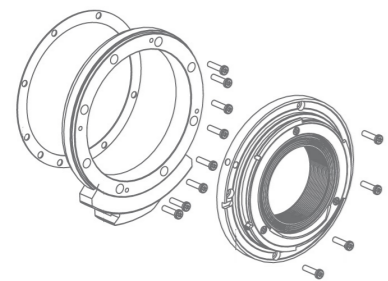

## Interchangeable Mount Sets for Zeiss Compact Prime CZ.2 Lenses

- |   |  |
|---|--|
| IMS PL 18, K2.0001389<br>IMS PL 21/25/28/35, K2.0001394<br>IMS PL 15/35SS/50SS/50/85SS/85, K2.0001392<br>IMS PL 50M, K2.0001393<br>IMS PL 100CF, K2.0001395<br>IMS PL 135, K2.0001396<br>IMS EF 18, K2.0001374<br>IMS EF 21/25/28/35, K2.0001375<br>IMS EF 15/35SS/50SS/50/85SS/85, K2.0001371<br>IMS EF 50M, K2.0001376<br>IMS EF 100CF, K2.0001447<br>IMS EF 135, K2.0001377<br>IMS F 15, K2.0001378<br>IMS F 18, K2.0001381<br>IMS F 21/25/28/35, K2.0001380 | IMS F 35SS/50SS/50/85SS/85/50M, K2.0001383<br>IMS F 100CF, K2.0001385<br>IMS F 135, K2.0001379<br>IMS MFT 18, K2.0001382<br>IMS MFT 21/25/28/35, K2.0001387<br>IMS MFT 15/35SS/50SS/50/85SS/85, K2.0001384<br>IMS MFT 50M, K2.0001386<br>IMS MFT 100CF, K2.0001388<br>IMS MFT 135, K2.0001391<br>IMS E 18, K2.0001370<br>IMS E 21/25/28/35, K2.0001369<br>IMS E 15/35SS/50SS/50/85SS/85, K2.0001367<br>IMS E 50M, K2.0001372<br>IMS E 100CF, K2.0001373<br>IMS E 135, K2.0001366 |
|---|--|

## Interchangeable Mount Sets for Zeiss Compact Zoom CZ.2 Lenses

- IMS PL 15-30, K2.0001616  
 IMS EF 15-30, K2.0001613  
 IMS F 15-30, K2.0001618  
 IMS MFT 15-30, K2.0001615  
 IMS E 15-30, K2.0001610  
 IMS PL 28-80, K2.0001452  
 IMS EF 28-80, K2.0001442  
 IMS F 28-80, K2.0001437  
 IMS MFT 28-80, K2.0001441  
 IMS E 28-80, K2.0001434  
 IMS PL 70-200, K2.0001454  
 IMS EF 70-200, K2.0001445  
 IMS F 70-200, K2.0001439  
 IMS MFT 70-200, K2.0001449  
 IMS E 70-200, K2.0001435