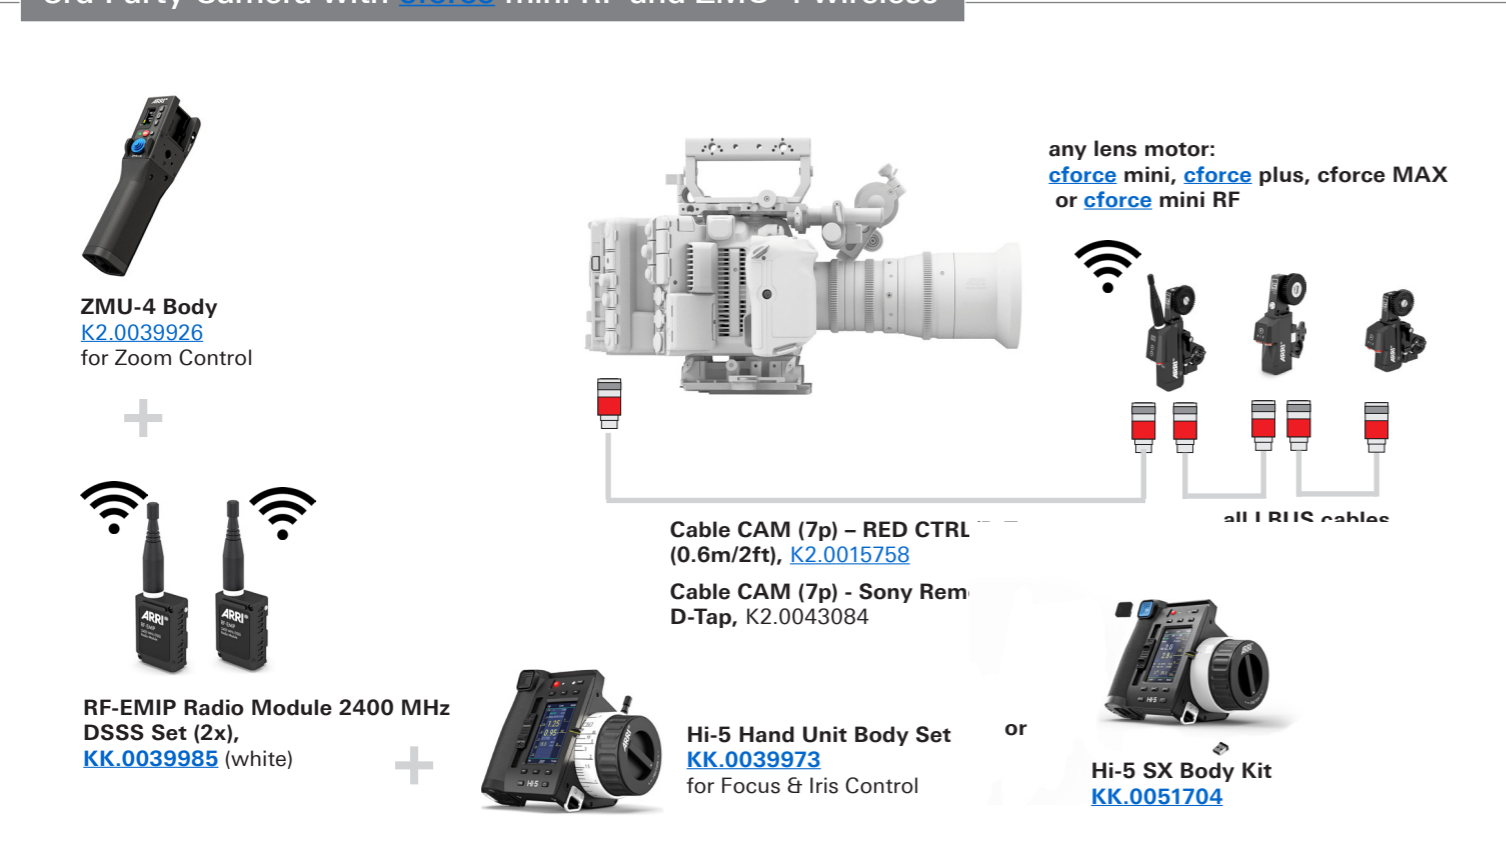

ZMU-4 & Sample Configurations 3rd Party

Configuration Overview | 4.2.2 / 2026.04

3rd Party Camera with **cforce** mini RF and ZMU-4 wireless

3rd Party Camera with RIA-1 and ZMU-4 wireless

3rd Party Camera with ZMU-4 hardwired

3rd Party Camera with ZMU-4 hardwired and Hi-5