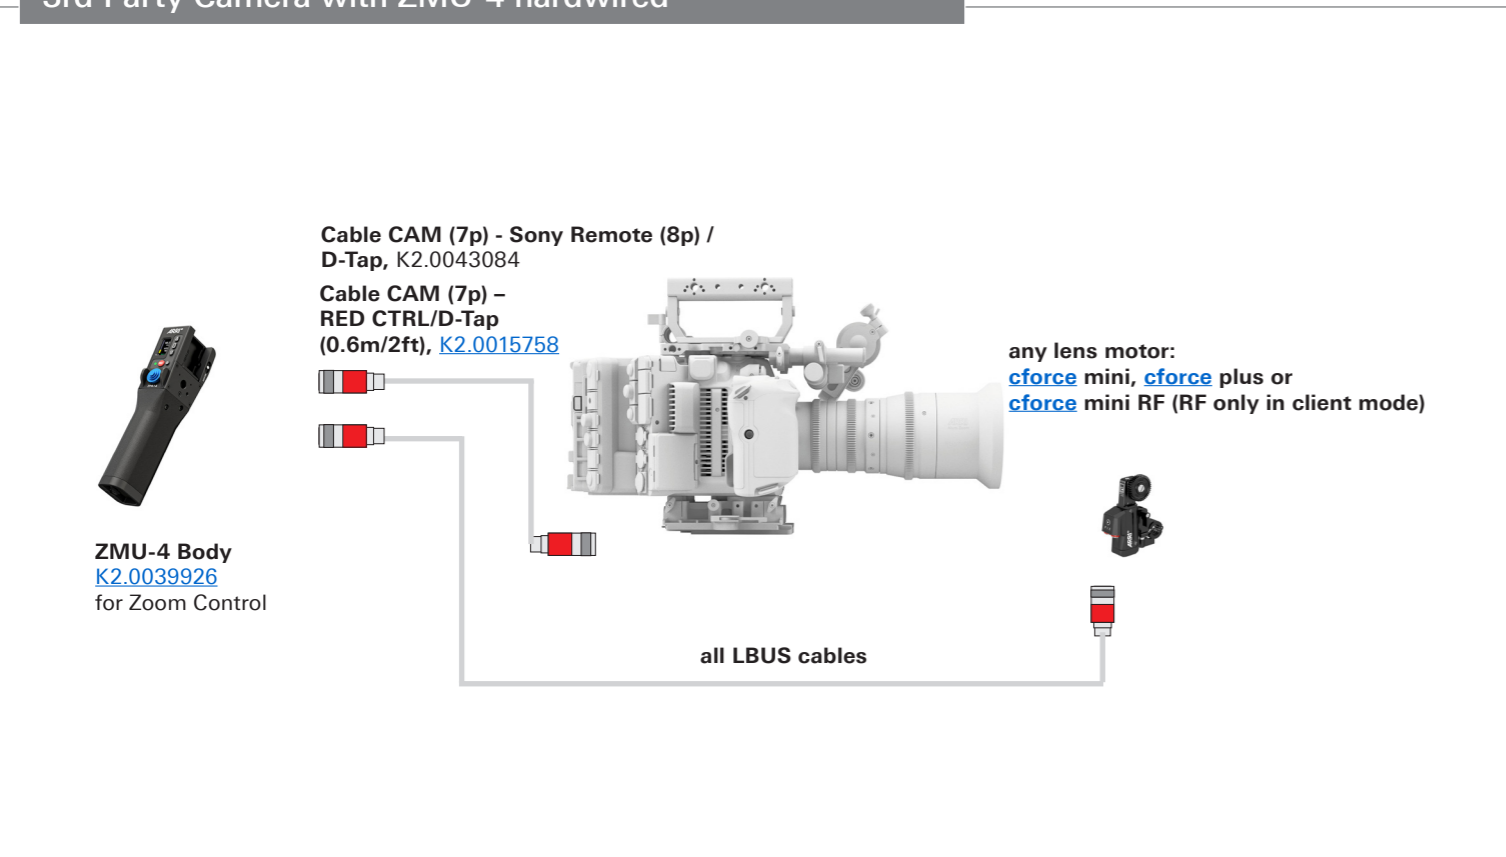

ZMU-4 & Sample Configurations 3rd Party

Configuration Overview | 4.2.2 / 2026.04

3rd Party Camera with **cforce** mini RF and ZMU-4 wireless

3rd Party Camera with RIA-1 and ZMU-4 wireless

3rd Party Camera with ZMU-4 hardwired

3rd Party Camera with ZMU-4 hardwired and Hi-5