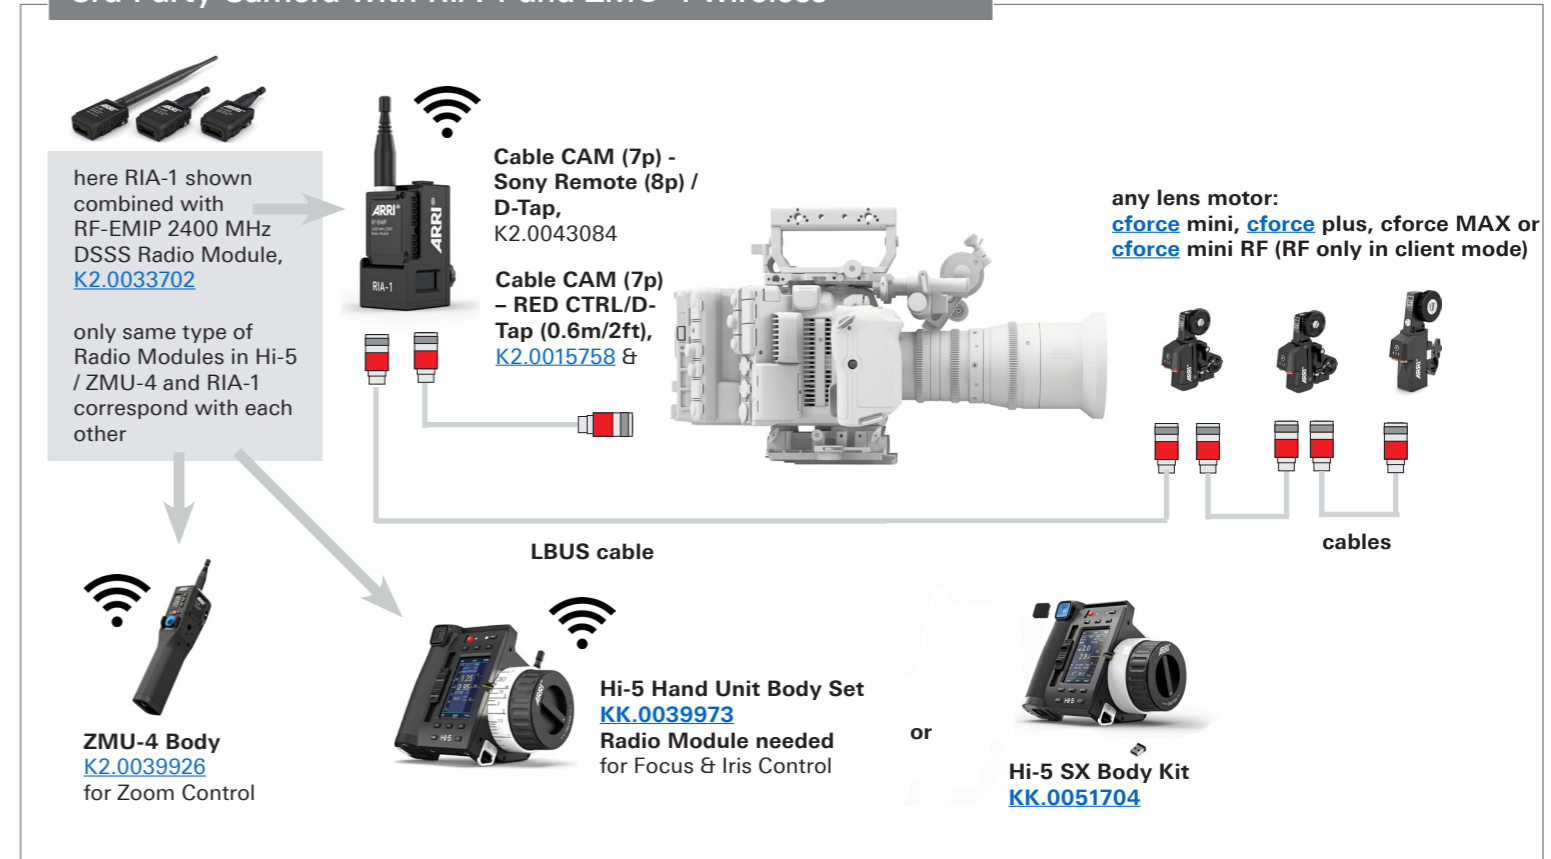

ZMU-4 & Sample Configurations 3rd Party

Configuration Overview | 4.2.2 / 2026.04

3rd Party Camera with **cforce** mini RF and ZMU-4 wireless

3rd Party Camera with RIA-1 and ZMU-4 wireless

3rd Party Camera with ZMU-4 hardwired

3rd Party Camera with ZMU-4 hardwired and Hi-5