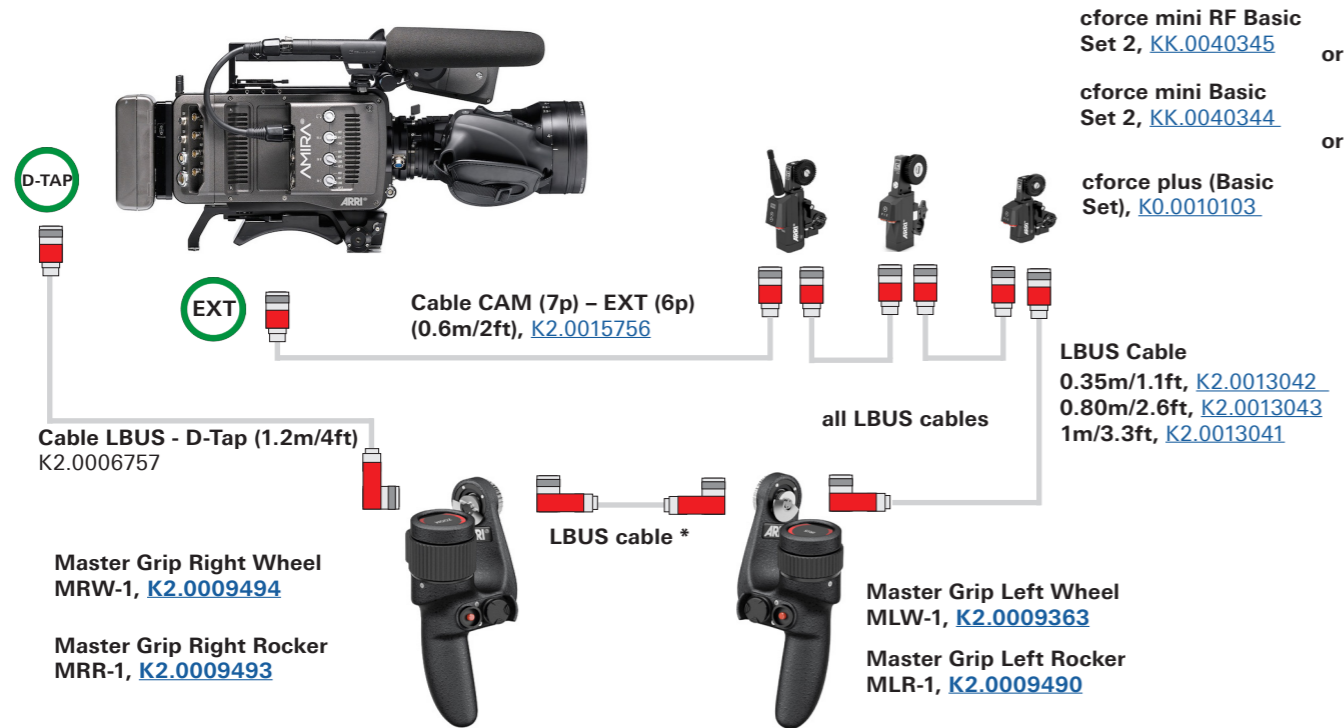

# Master Grips - Sample Configurations AMIRA

Configuration Overview | 4.3.2 / 2024.07

## AMIRA - Servo Zoom Lens

Servo zoom control requires AMIRA/ALEXA Mini SUP 5.0

## AMIRA - EF Lens

EF lens control requires AMIRA/ALEXA Mini SUP 5.0

## LBUS Cables

LBUS cables need to be ordered separately

- Cable LBUS (straight) to LBUS (straight) Length: 0.2m/8", [K2.0006749](#)
- Cable LBUS (straight) to LBUS (straight) Length: 0.3m/1ft, [K2.0006750](#)
- Cable LBUS (straight) to LBUS (straight) Length: 0.5m/1.5ft, [K2.0006751](#)
- Cable LBUS (straight) to LBUS (straight) Length: 0.8m/2.5ft, [K2.0006752](#)
- Cable LBUS (straight) to LBUS (straight) Length: 1.5m/5ft, [K2.0006753](#)
- Cable LBUS (straight) to LBUS (straight) Length: 3m/10ft, [K2.0006754](#)
- Cable LBUS (straight) to LBUS (straight) Length: 6m/20ft, [K2.0006755](#)
- Cable LBUS (straight) to LBUS (straight) Length: 15m/49ft, [K2.0006756](#)
- Cable LCS (5p) - LBUS (0.8m/2.6ft): [K2.0007318](#)