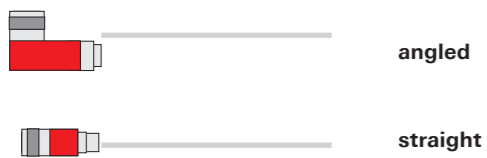

LBUS Cables

LBUS cables need to be ordered separately

- Cable LBUS (straight) to LBUS (straight) Length: 0.2m/8", [K2.0006749](#)
- Cable LBUS (straight) to LBUS (straight) Length: 0.3m/1ft, [K2.0006750](#)
- Cable LBUS (straight) to LBUS (straight) Length: 0.5m/1.5ft, [K2.0006751](#)
- Cable LBUS (straight) to LBUS (straight) Length: 0.8m/2.5ft, [K2.0006752](#)
- Cable LBUS (straight) to LBUS (straight) Length: 1.5m/5ft, [K2.0006753](#)
- Cable LBUS (straight) to LBUS (straight) Length: 3m/10ft, [K2.0006754](#)
- Cable LBUS (straight) to LBUS (straight) Length: 6m/20ft, [K2.0006755](#)
- Cable LBUS (straight) to LBUS (straight) Length: 15m/49ft, [K2.0006756](#)
- Cable LCS (5p) - LBUS (0.8m/2.6ft): [K2.0007318](#)
- Cable LBUS (angled) to LBUS (straight) Length: 0.35m/1.1ft, [K2.0013042](#)
- Cable LBUS (angled) to LBUS (straight) Length: 0.80m/2.3ft, [K2.0013043](#)
- Cable LBUS (angled) to LBUS (straight) Length: 1m/3.3ft, [K2.0013041](#)
- Cable LBUS (angled) to LBUS (straight) Length: 0.3m/1", [K2.0051681](#)
- Cable LBUS (angled) to LBUS (angled) Length: 0.2m/8", [K2.0012785](#)
- Cable LBUS (angled) to LBUS (angled) Length: 0.6m/2ft, [K2.0013040](#)
- Cable LBUS (angled) to LBUS (angled) Length: 0.8m/2.6ft, [K2.0012630](#)

Cable LBUS Star (0.2m/8in). [K2.0023823](#)