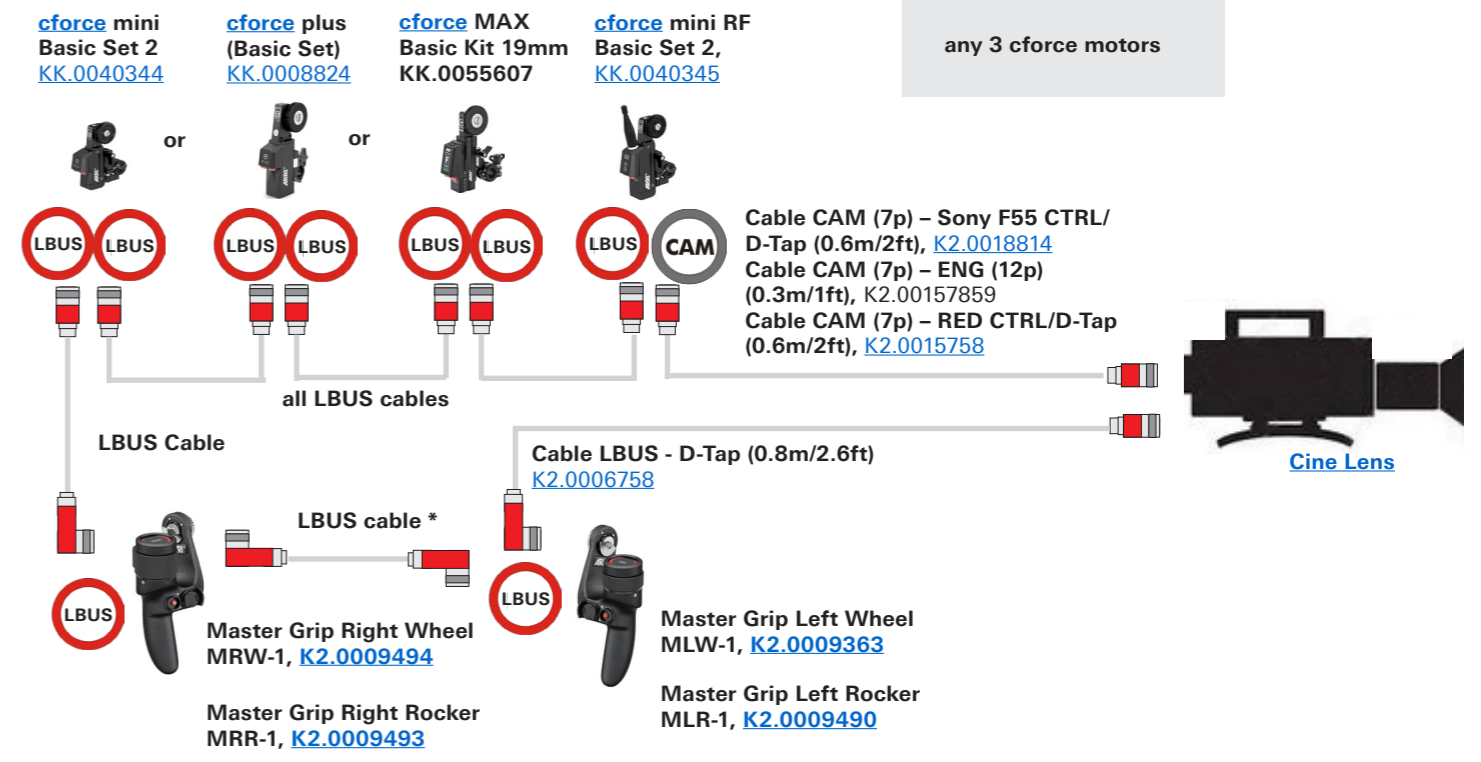

# Master Grips - Sample Configurations ALEXA / 3rd Party Camera

Configuration Overview | 4.3.1 / 2026.04

## ALEXA Plus / Studio - Cine Style Lens

## LBUS Cables

LBUS cables need to be ordered separately

- Cable LBUS (straight) to LBUS (straight) Length: 0.2m/8", [K2.0006749](#)
- Cable LBUS (straight) to LBUS (straight) Length: 0.3m/1ft, [K2.0006750](#)
- Cable LBUS (straight) to LBUS (straight) Length: 0.5m/1.5ft, [K2.0006751](#)
- Cable LBUS (straight) to LBUS (straight) Length: 0.8m/2.5ft, [K2.0006752](#)
- Cable LBUS (straight) to LBUS (straight) Length: 1.5m/5ft, [K2.0006753](#)
- Cable LBUS (straight) to LBUS (straight) Length: 3m/10ft, [K2.0006754](#)
- Cable LBUS (straight) to LBUS (straight) Length: 6m/20ft, [K2.0006755](#)
- Cable LBUS (straight) to LBUS (straight) Length: 15m/49ft, [K2.0006756](#)
- Cable LCS (5p) - LBUS (0.8m/2.6ft): [K2.0007318](#)
- Cable LBUS (angled) to LBUS (straight) Length: 0.35m/1.1ft, [K2.0013042](#)
- Cable LBUS (angled) to LBUS (straight) Length: 0.80m/2.3ft, [K2.0013043](#)
- Cable LBUS (angled) to LBUS (straight) Length: 1m/3.3ft, [K2.0013041](#)
- Cable LBUS (angled) to LBUS (straight) Length: 0.3m/1", [K2.0051681](#)
- Cable LBUS (angled) to LBUS (angled) Length: 0.2m/8", [K2.0012785](#)
- Cable LBUS (angled) to LBUS (angled) Length: 0.6m/2ft, [K2.0013040](#)
- Cable LBUS (angled) to LBUS (angled) Length: 0.8m/2.6ft, [K2.0012630](#)

## 3rd Party Camera - Servo Zoom Lens

Servo zoom control requires at least AMIRA/ALEXA Mini SUP 5.0

- \* For Extensions 80 and 160 mm length we suggest: Cable LBUS (angled) to LBUS (angled) Length: 0.6m/2ft, [K2.0013040](#)
- \* For Extensions 240 mm length we suggest: Cable LBUS (angled) to LBUS (angled) Length: 0.8m/2.6ft, [K2.0012630](#)