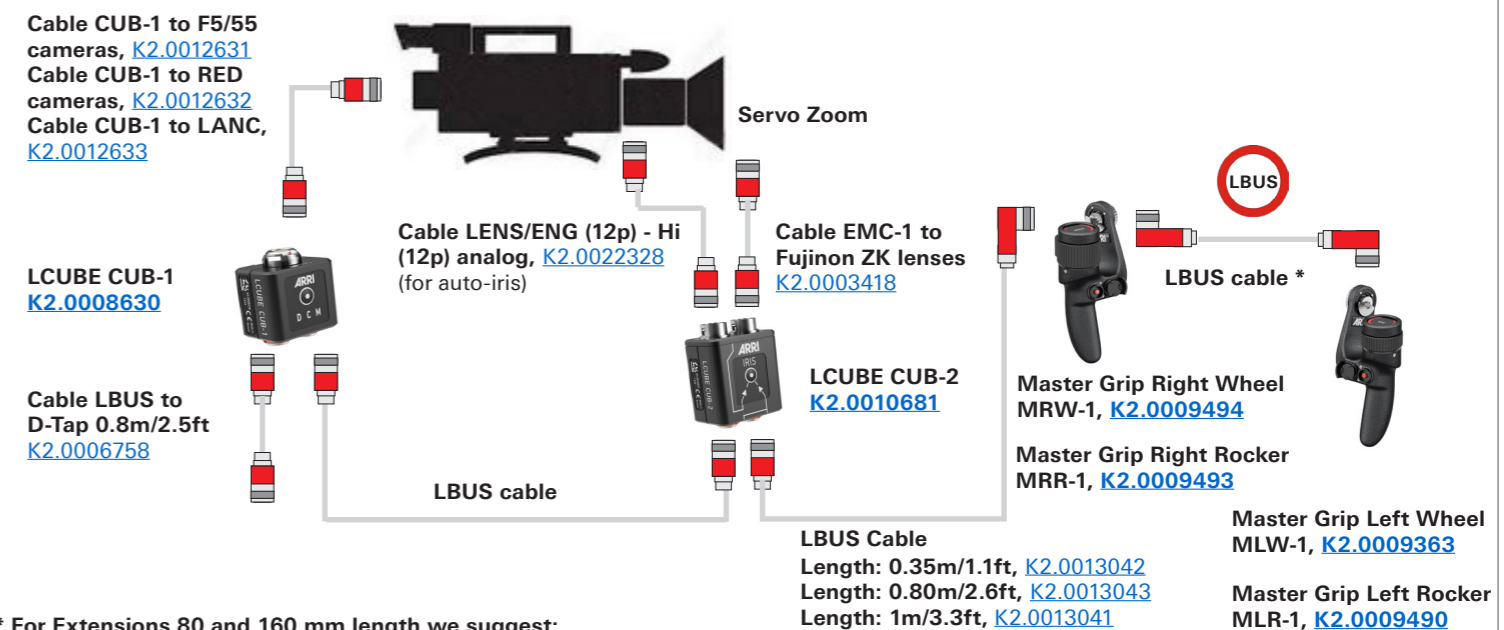

## LBUS Cables

LBUS cables need to be ordered separately

- Cable LBUS (straight) to LBUS (straight) Length: 0.2m/8", [K2.0006749](#)
- Cable LBUS (straight) to LBUS (straight) Length: 0.3m/1ft, [K2.0006750](#)
- Cable LBUS (straight) to LBUS (straight) Length: 0.5m/1.5ft, [K2.0006751](#)
- Cable LBUS (straight) to LBUS (straight) Length: 0.8m/2.5ft, [K2.0006752](#)
- Cable LBUS (straight) to LBUS (straight) Length: 1.5m/5ft, [K2.0006753](#)
- Cable LBUS (straight) to LBUS (straight) Length: 3m/10ft, [K2.0006754](#)
- Cable LBUS (straight) to LBUS (straight) Length: 6m/20ft, [K2.0006755](#)
- Cable LBUS (straight) to LBUS (straight) Length: 15m/49ft, [K2.0006756](#)
- Cable LCS (5p) - LBUS (0.8m/2.6ft): [K2.0007318](#)
- Cable LBUS (angled) to LBUS (straight) Length: 0.35m/1.1ft, [K2.0013042](#)
- Cable LBUS (angled) to LBUS (straight) Length: 0.80m/2.3ft, [K2.0013043](#)
- Cable LBUS (angled) to LBUS (straight) Length: 1m/3.3ft, [K2.0013041](#)
- Cable LBUS (angled) to LBUS (straight) Length: 0.3m/1", [K2.0051681](#)
- Cable LBUS (angled) to LBUS (angled) Length: 0.2m/8", [K2.0012785](#)
- Cable LBUS (angled) to LBUS (angled) Length: 0.6m/2ft, [K2.0013040](#)
- Cable LBUS (angled) to LBUS (angled) Length: 0.8m/2.6ft, [K2.0012630](#)

## 3rd Party Camera - Servo Zoom Lens

Servo zoom control requires at least AMIRA/ALEXA Mini SUP 5.0

- \* For Extensions 80 and 160 mm length we suggest: Cable LBUS (angled) to LBUS (angled) Length: 0.6m/2ft, [K2.0013040](#)
- \* For Extensions 240 mm length we suggest: Cable LBUS (angled) to LBUS (angled) Length: 0.8m/2.6ft, [K2.0012630](#)