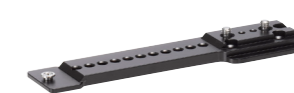

Bridge Plate Adapter BPA-2 (for BP-3, 5, 8 or 9) [K2.66172.0](#)

Universal Adapter Plate UAP-1 K2.72102.0