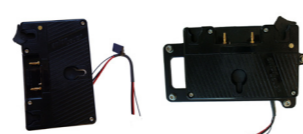

Battery Adapter Back for Gold Mount, BAB-G K2.72003.0

Power Supply