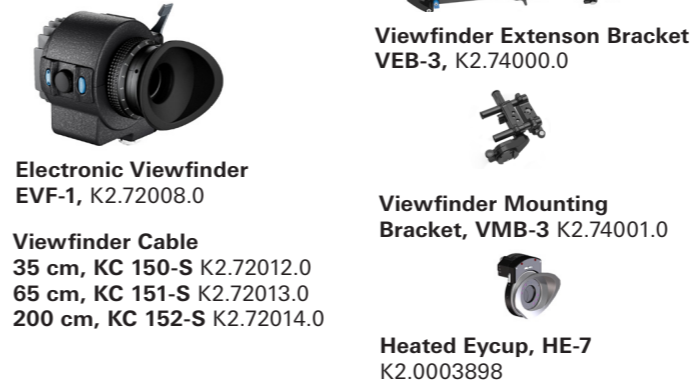

Viewfinder System

Electronic Viewfinder EVF-1, K2.72008.0
Viewfinder Cable 35 cm, KC 150-S K2.72012.0
65 cm, KC 151-S K2.72013.0
200 cm, KC 152-S K2.72014.0

Viewfinder Extension Bracket VEB-3, K2.74000.0

Viewfinder Mounting Bracket, VMB-3 K2.74001.0

Heated Eycup, HE-7 K2.0003898