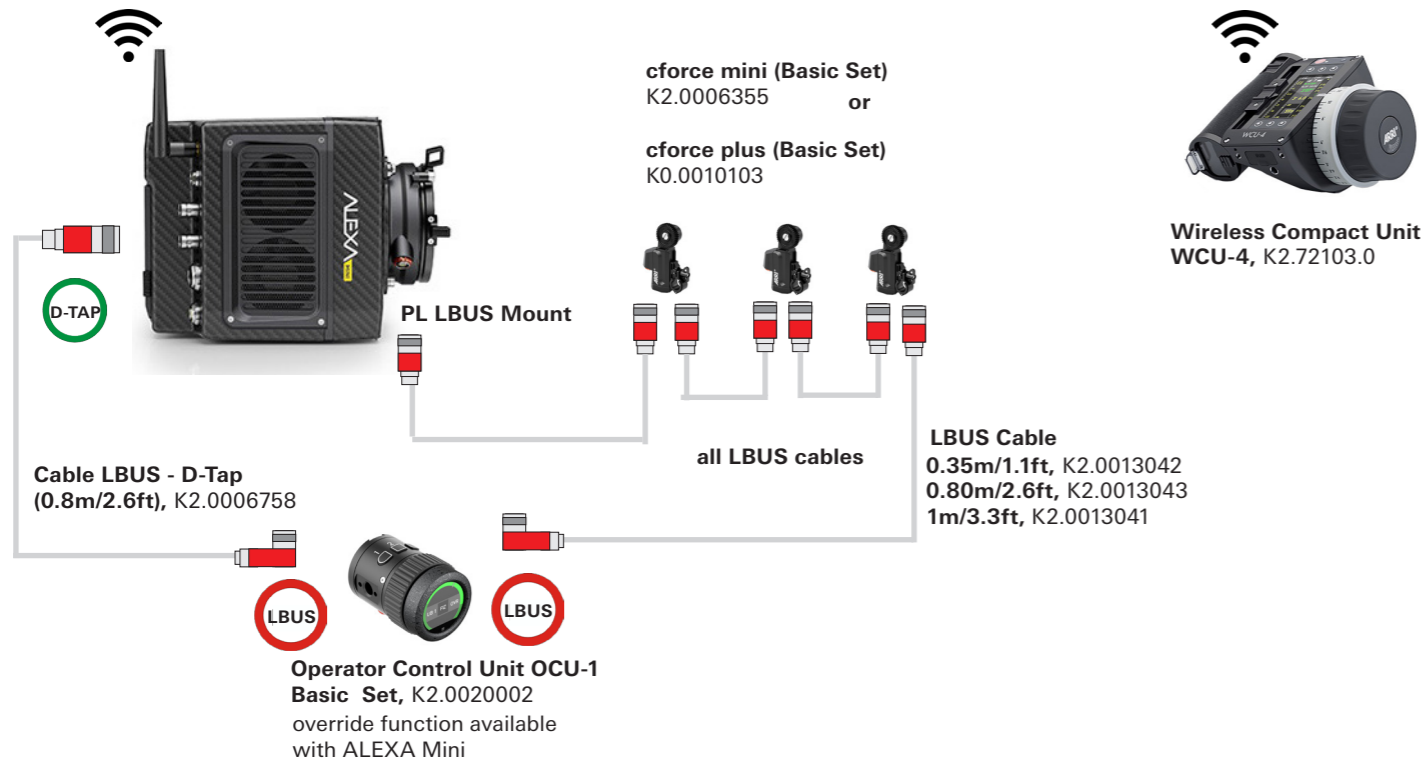

Operator Control Unit - Sample Configurations ALEXA Mini

CONFIGURATION OVERVIEW – 0.9.6 / 2018.11

© 2010 Arnold & Richter Cine Technik GmbH & Co. Betriebs KG. All rights reserved. This material is provided "as is" for information purposes only without any warranty. ARRI assumes no responsibility with regard to the performance or use of the products or typographical errors or inaccuracies of given information. Product specifications are subject to change without notice. For a full listing of all available components consult the price list.

ALEXA Mini - Cine Style Lens

ALEXA Mini - Servo Zoom Lens

Servo zoom control requires AMIRA/ALEXA Mini SUP 5.0

ALEXA Mini - EF Lens

EF lens control requires AMIRA/ALEXA Mini SUP 5.0

LBUS Cables

LBUS cables need to be ordered separately

Cable LBUS (straight) to LBUS (straight) Length: 0.2m/8", K2.0006749
 Cable LBUS (straight) to LBUS (straight) Length: 0.3m/1ft, K2.0006750
 Cable LBUS (straight) to LBUS (straight) Length: 0.5m/1.5ft, K2.0006751
 Cable LBUS (straight) to LBUS (straight) Length: 0.8m/2.5ft, K2.0006752
 Cable LBUS (straight) to LBUS (straight) Length: 1.5m/5ft, K2.0006753
 Cable LBUS (straight) to LBUS (straight) Length: 3m/10ft, K2.0006754
 Cable LBUS (straight) to LBUS (straight) Length: 6m/20ft, K2.0006755
 Cable LBUS (straight) to LBUS (straight) Length: 15m/49ft, K2.0006756
 Cable LBUS (straight) to LBUS (straight) Length: to LCS, K2.0007318

Cable LBUS (angled) to LBUS (straight) Length: 0.35m/1.1ft, K2.0013042
 Cable LBUS (angled) to LBUS (straight) Length: 0.80m/2.6ft, K2.0013043
 Cable LBUS (angled) to LBUS (straight) Length: 1m/3.3ft, K2.0013041
 Cable LBUS (angled) to LBUS (angled) Length: 0.2m/8", K2.0012785
 Cable LBUS (angled) to LBUS (angled) Length: 0.6m/2ft, K2.0013040
 Cable LBUS (angled) to LBUS (angled) Length: 0.8m/2.6ft, K2.0012630