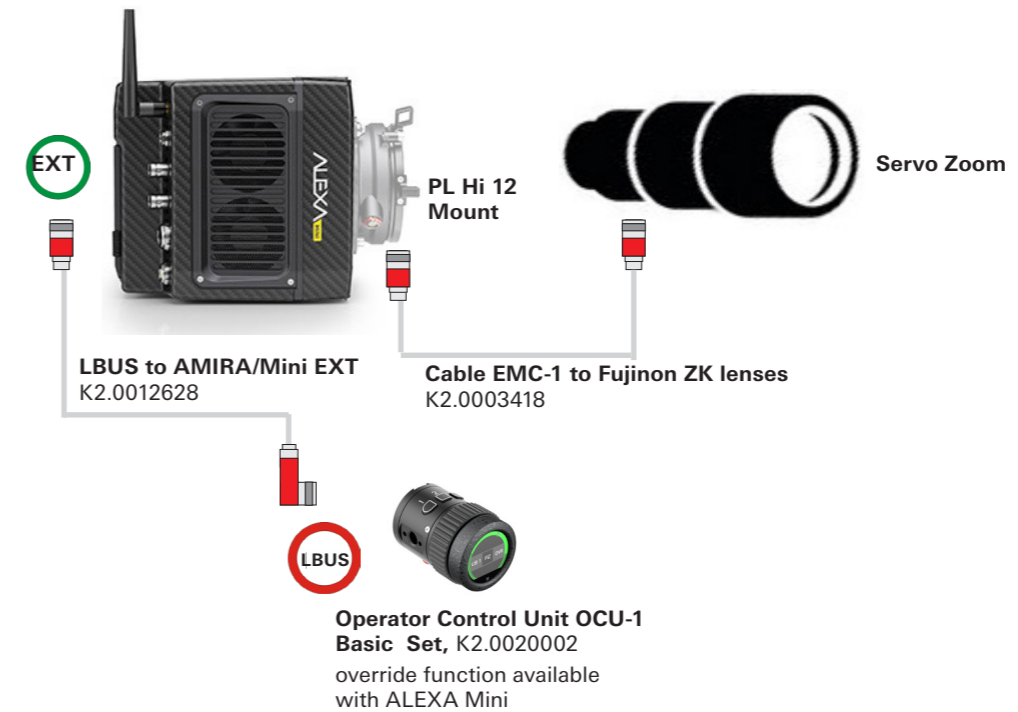

Operator Control Unit - Sample Configurations ALEXA Mini

CONFIGURATION OVERVIEW – 0.9.6 / 2018.11

© 2010 Arnold & Richter Cine Technik GmbH & Co. Betriebs KG. All rights reserved. This material is provided "as is" for information purposes only without any warranty. ARRI assumes no responsibility with regard to the performance or use of the products or typographical errors or inaccuracies of given information. Product specifications are subject to change without notice. For a full listing of all available components consult the price list.

ALEXA Mini - Cine Style Lens

ALEXA Mini - Servo Zoom Lens

Servo zoom control requires AMIRA/ALEXA Mini SUP 5.0

ALEXA Mini - EF Lens

EF lens control requires AMIRA/ALEXA Mini SUP 5.0

LBUS Cables

LBUS cables need to be ordered separately

Cable LBUS (straight) to LBUS (straight) Length: 0.2m/8", K2.0006749
 Cable LBUS (straight) to LBUS (straight) Length: 0.3m/1ft, K2.0006750
 Cable LBUS (straight) to LBUS (straight) Length: 0.5m/1.5ft, K2.0006751
 Cable LBUS (straight) to LBUS (straight) Length: 0.8m/2.5ft, K2.0006752
 Cable LBUS (straight) to LBUS (straight) Length: 1.5m/5ft, K2.0006753
 Cable LBUS (straight) to LBUS (straight) Length: 3m/10ft, K2.0006754
 Cable LBUS (straight) to LBUS (straight) Length: 6m/20ft, K2.0006755
 Cable LBUS (straight) to LBUS (straight) Length: 15m/49ft, K2.0006756
 Cable LBUS (straight) to LBUS (straight) Length: to LCS, K2.0007318