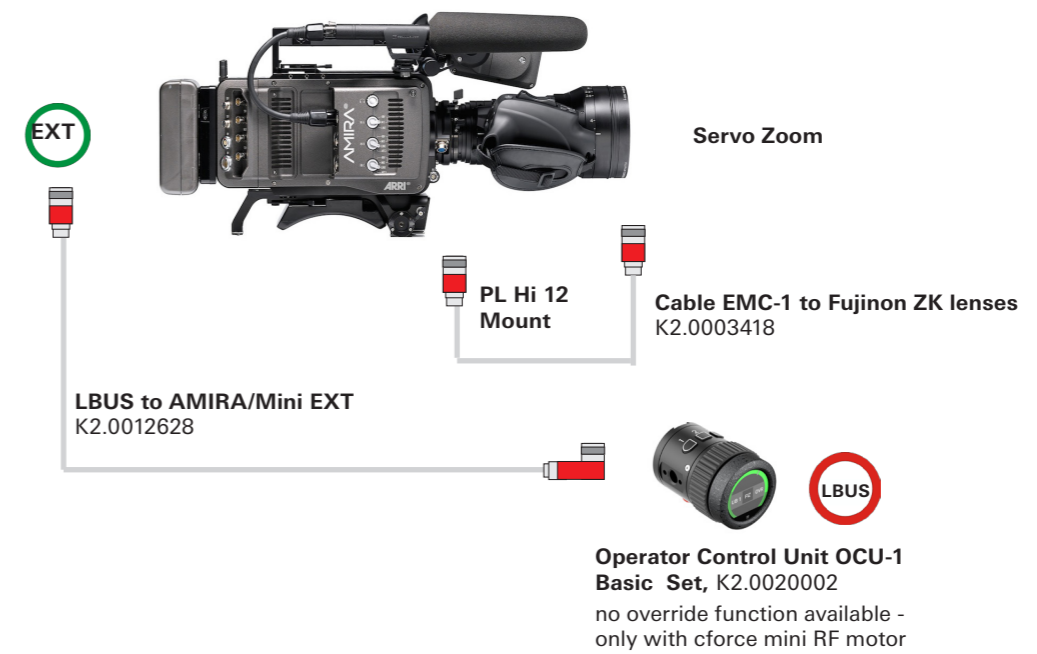

Operator Control Unit - Sample Configurations AMIRA

Configuration Overview | 4.9.5 / 2020.02

AMIRA - Cine Style Lens

AMIRA - Servo Zoom Lens

Servo zoom control requires AMIRA/ALEXA Mini SUP 5.0

AMIRA - EF Lens

EF lens control requires AMIRA/ALEXA Mini SUP 5.0

* For Extensions 80 and 160 mm length we suggest:
Cable LBUS (angled) to LBUS (angled)
Length: 0.6m/2ft, K2.0013040
* For Extensions 240 mm length we suggest:
Cable LBUS (angled) to LBUS (angled)
Length: 0.8m/2.6ft, K2.0012630

LBUS Cables

LBUS cables need to be ordered separately

Cable LBUS (straight) to LBUS (straight) Length: 0.2m/8", K2.0006749
Cable LBUS (straight) to LBUS (straight) Length: 0.3m/1ft, K2.0006750
Cable LBUS (straight) to LBUS (straight) Length: 0.5m/1.5ft, K2.0006751
Cable LBUS (straight) to LBUS (straight) Length: 0.8m/2.5ft, K2.0006752
Cable LBUS (straight) to LBUS (straight) Length: 1.5m/5ft, K2.0006753
Cable LBUS (straight) to LBUS (straight) Length: 3m/10ft, K2.0006754
Cable LBUS (straight) to LBUS (straight) Length: 6m/20ft, K2.0006755
Cable LBUS (straight) to LBUS (straight) Length: 15m/49ft, K2.0006756
Cable LBUS (straight) to LBUS (straight) Length: to LCS, K2.0007318

Cable LBUS (angled) to LBUS (straight) Length: 0.35m/1.1ft, K2.0013042
Cable LBUS (angled) to LBUS (straight) Length: 0.80m/2.6ft, K2.0013043
Cable LBUS (angled) to LBUS (straight) Length: 1m/3.3ft, K2.0013041
Cable LBUS (angled) to LBUS (angled) Length: 0.2m/8", K2.0012785
Cable LBUS (angled) to LBUS (angled) Length: 0.6m/2ft, K2.0013040
Cable LBUS (angled) to LBUS (angled) Length: 0.8m/2.6ft, K2.0012630