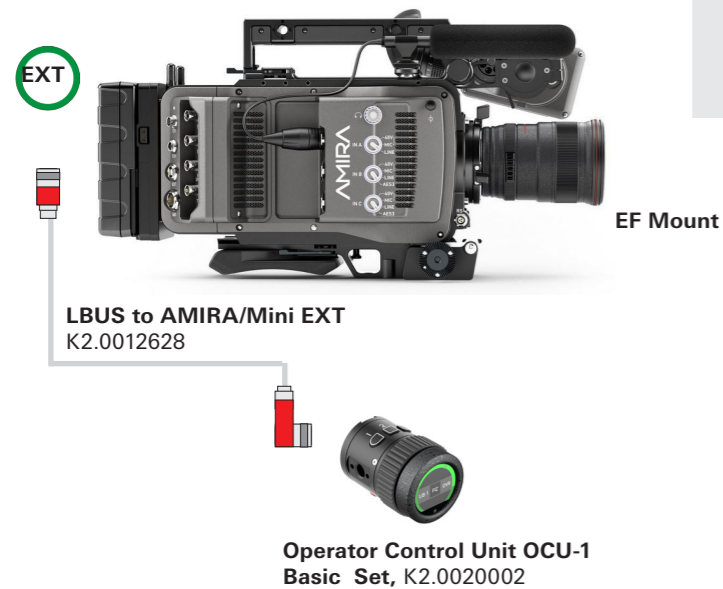

Operator Control Unit - Sample Configurations AMIRA

Configuration Overview | 4.9.5 / 2020.02

AMIRA - Cine Style Lens

AMIRA - Servo Zoom Lens

Servo zoom control requires AMIRA/ALEXA Mini SUP 5.0

AMIRA - EF Lens

EF lens control requires AMIRA/ALEXA Mini SUP 5.0

* For Extensions 80 and 160 mm length we suggest:
Cable LBUS (angled) to LBUS (angled)
Length: 0.6m/2ft, K2.0013040
* For Extensions 240 mm length we suggest:
Cable LBUS (angled) to LBUS (angled)
Length: 0.8m/2.6ft, K2.0012630