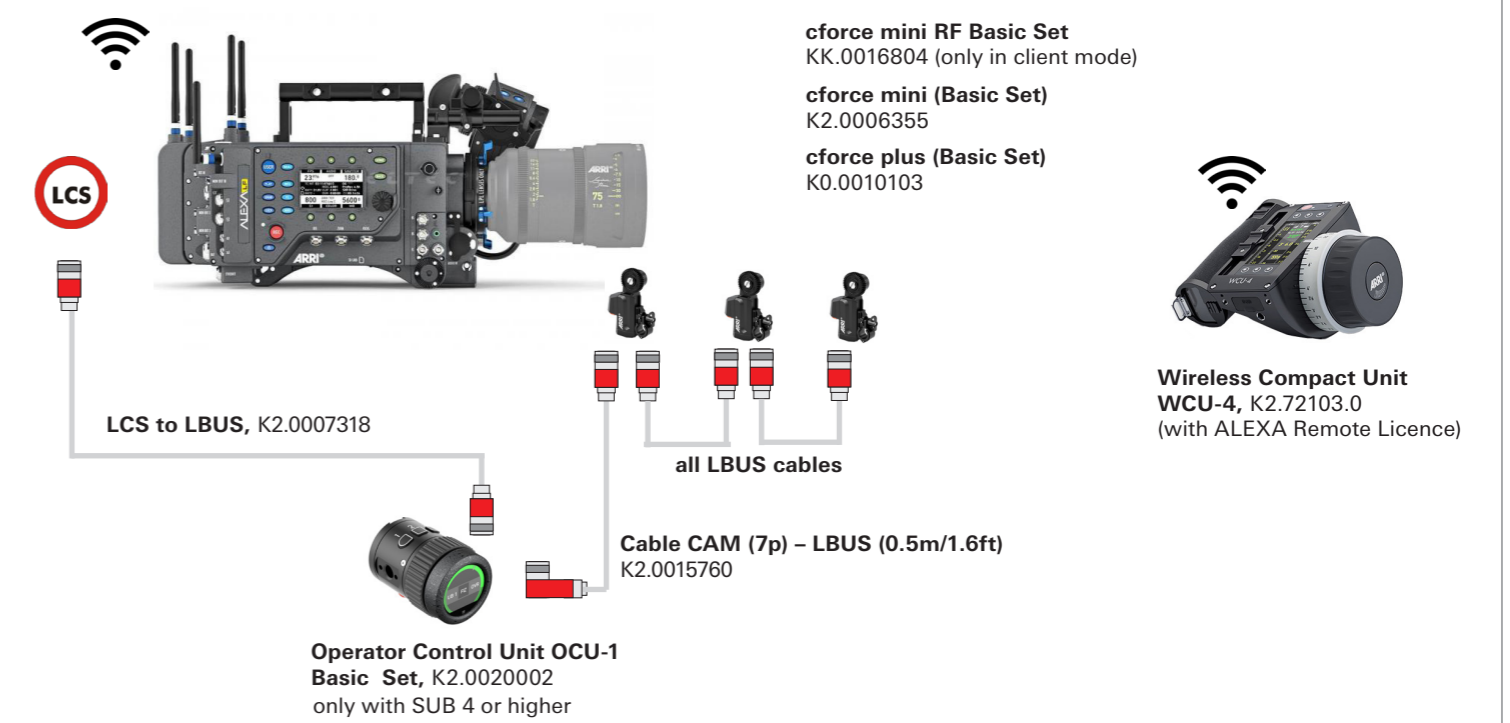

Operator Control Unit - Sample Configurations ALEXA / ALEXA LF

Configuration Overview | 4.9.4 / 2020.02

ALEXA Plus / Studio - Cine Style Lens

ALEXA LF - Cine Style Lens

LBUS Cables

LBUS cables need to be ordered separately

- Cable LBUS (straight) to LBUS (straight) Length: 0.2m/8", K2.0006749
- Cable LBUS (straight) to LBUS (straight) Length: 0.3m/1ft, K2.0006750
- Cable LBUS (straight) to LBUS (straight) Length: 0.5m/1.5ft, K2.0006751
- Cable LBUS (straight) to LBUS (straight) Length: 0.8m/2.5ft, K2.0006752
- Cable LBUS (straight) to LBUS (straight) Length: 1.5m/5ft, K2.0006753
- Cable LBUS (straight) to LBUS (straight) Length: 3m/10ft, K2.0006754
- Cable LBUS (straight) to LBUS (straight) Length: 6m/20ft, K2.0006755
- Cable LBUS (straight) to LBUS (straight) Length: 15m/49ft, K2.0006756
- Cable LBUS (straight) to LBUS (straight) Length: to LCS, K2.0007318
- Cable LBUS (angled) to LBUS (straight) Length: 0.35m/1.1ft, K2.0013042
- Cable LBUS (angled) to LBUS (straight) Length: 0.80m/2.6ft, K2.0013043
- Cable LBUS (angled) to LBUS (straight) Length: 1m/3.3ft, K2.0013041
- Cable LBUS (angled) to LBUS (angled) Length: 0.2m/8", K2.0012785
- Cable LBUS (angled) to LBUS (angled) Length: 0.6m/2ft, K2.0013040
- Cable LBUS (angled) to LBUS (angled) Length: 0.8m/2.6ft, K2.0012630

Cable LBUS Star (0.2m/8in). K2.0023823

Accessories

ALEXA EV - Cine Style Lens