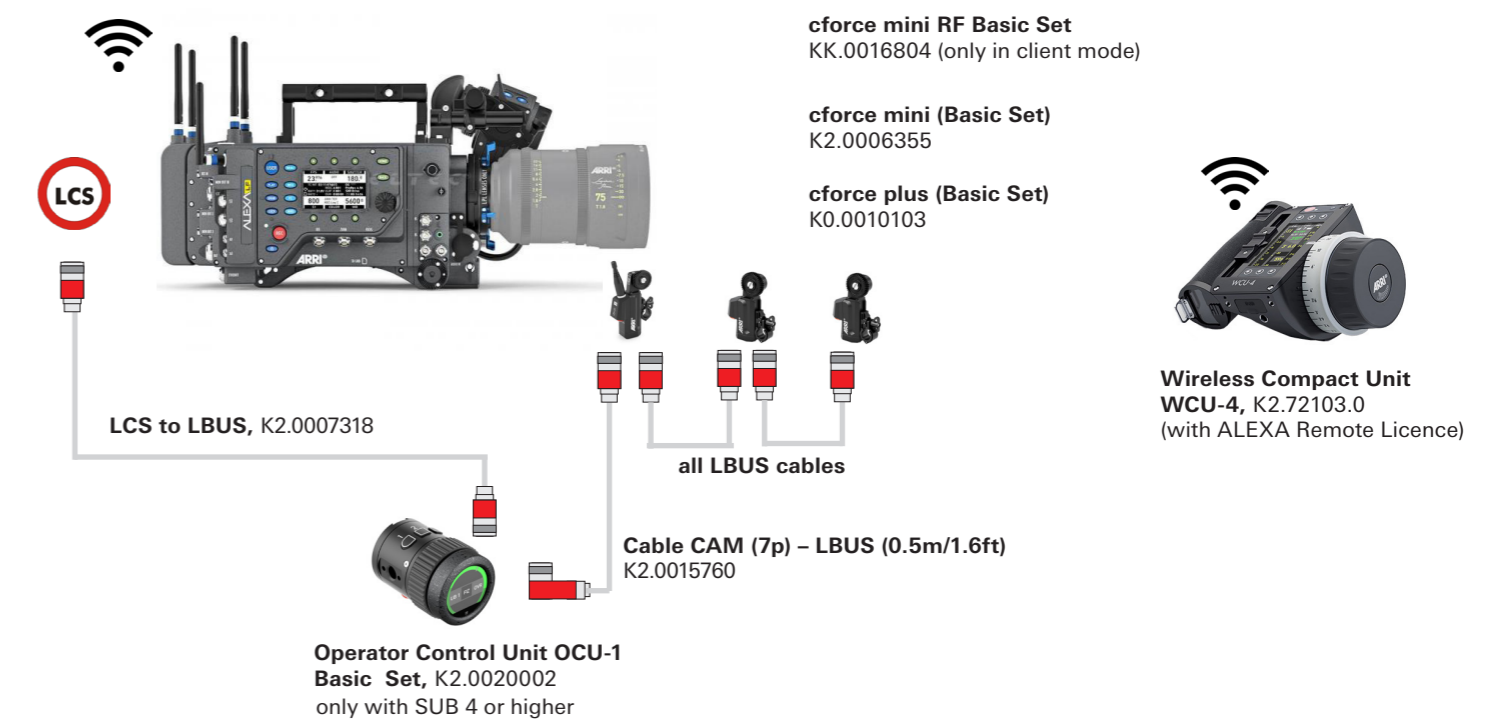

Operator Control Unit - Sample Configurations ALEXA / ALEXA LF

CONFIGURATION OVERVIEW – 0.9.4 / 2018.11

© 2010 Arnold & Richter Cine Technik GmbH & Co. Betriebs KG. All rights reserved. This material is provided "as is" for information purposes only without any warranty. ARRI assumes no responsibility with regard to the performance or use of the products or typographical errors or inaccuracies of given information. Product specifications are subject to change without notice. For a full listing of all available components consult the price list.

ALEXA Plus / Studio - Cine Style Lens

ALEXA LF - Cine Style Lens

LBUS Cables

LBUS cables need to be ordered separately

Cable LBUS (straight) to LBUS (straight) Length: 0.2m/8", K2.0006749
 Cable LBUS (straight) to LBUS (straight) Length: 0.3m/1ft, K2.0006750
 Cable LBUS (straight) to LBUS (straight) Length: 0.5m/1.5ft, K2.0006751
 Cable LBUS (straight) to LBUS (straight) Length: 0.8m/2.5ft, K2.0006752
 Cable LBUS (straight) to LBUS (straight) Length: 1.5m/5ft, K2.0006753
 Cable LBUS (straight) to LBUS (straight) Length: 3m/10ft, K2.0006754
 Cable LBUS (straight) to LBUS (straight) Length: 6m/20ft, K2.0006755
 Cable LBUS (straight) to LBUS (straight) Length: 15m/49ft, K2.0006756
 Cable LBUS (straight) to LBUS (straight) Length: to LCS, K2.0007318

Cable LBUS (angled) to LBUS (straight) Length: 0.35m/1.1ft, K2.0013042
 Cable LBUS (angled) to LBUS (straight) Length: 0.80m/2.6ft, K2.0013043
 Cable LBUS (angled) to LBUS (straight) Length: 1m/3.3ft, K2.0013041
 Cable LBUS (angled) to LBUS (angled) Length: 0.2m/8", K2.0012785
 Cable LBUS (angled) to LBUS (angled) Length: 0.6m/2ft, K2.0013040
 Cable LBUS (angled) to LBUS (angled) Length: 0.8m/2.6ft, K2.0012630