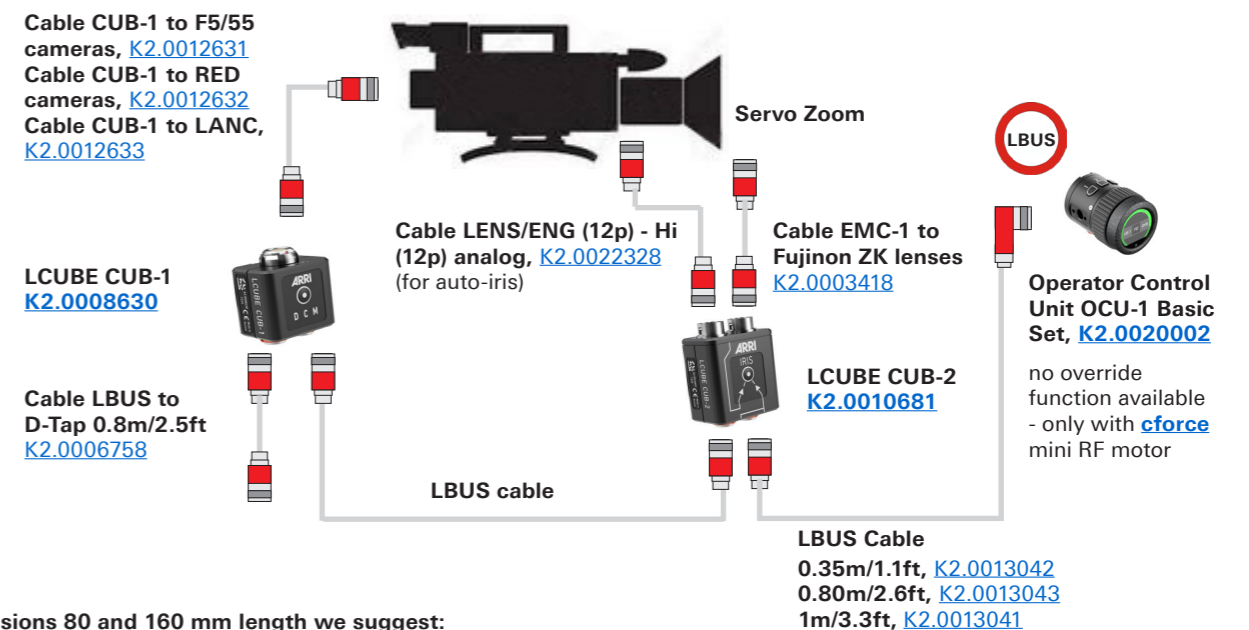

Cable LBUS (straight) to LBUS (straight) Length: 0.2m/8", [K2.0006749](#)
 Cable LBUS (straight) to LBUS (straight) Length: 0.3m/1ft, [K2.0006750](#)
 Cable LBUS (straight) to LBUS (straight) Length: 0.5m/1.5ft, [K2.0006751](#)
 Cable LBUS (straight) to LBUS (straight) Length: 0.8m/2.5ft, [K2.0006752](#)
 Cable LBUS (straight) to LBUS (straight) Length: 1.5m/5ft, [K2.0006753](#)
 Cable LBUS (straight) to LBUS (straight) Length: 3m/10ft, [K2.0006754](#)
 Cable LBUS (straight) to LBUS (straight) Length: 6m/20ft, [K2.0006755](#)
 Cable LBUS (straight) to LBUS (straight) Length: 15m/49ft, [K2.0006756](#)
 Cable LCS (5p) - LBUS (0.8m/2.6ft): [K2.0007318](#)

Cable LBUS (angled) to LBUS (straight) Length: 0.35m/1.1ft, [K2.0013042](#)
 Cable LBUS (angled) to LBUS (straight) Length: 0.80m/2.3ft, [K2.0013043](#)
 Cable LBUS (angled) to LBUS (straight) Length: 1m/3.3ft, [K2.0013041](#)
 Cable LBUS (angled) to LBUS (straight) Length: 0.3m/1", [K2.0051681](#)
 Cable LBUS (angled) to LBUS (straight) Length: 0.2m/8", [K2.0012785](#)
 Cable LBUS (angled) to LBUS (angled) Length: 0.6m/2ft, [K2.0013040](#)
 Cable LBUS (angled) to LBUS (angled) Length: 0.8m/2.6ft, [K2.0012630](#)

Cable LBUS Star (0.2m/8in). [K2.0023823](#)

Accessories

3rd Party Camera - Servo Zoom Lens

Servo zoom control requires AMIRA/ALEXA Mini SUP 5.0 and higher

* For Extensions 80 and 160 mm length we suggest:
 Cable LBUS (angled) to LBUS (angled) Length: 0.6m/2ft, [K2.0013040](#)
 * For Extensions 240 mm length we suggest:
 Cable LBUS (angled) to LBUS (angled) Length: 0.8m/2.6ft, [K2.0012630](#)