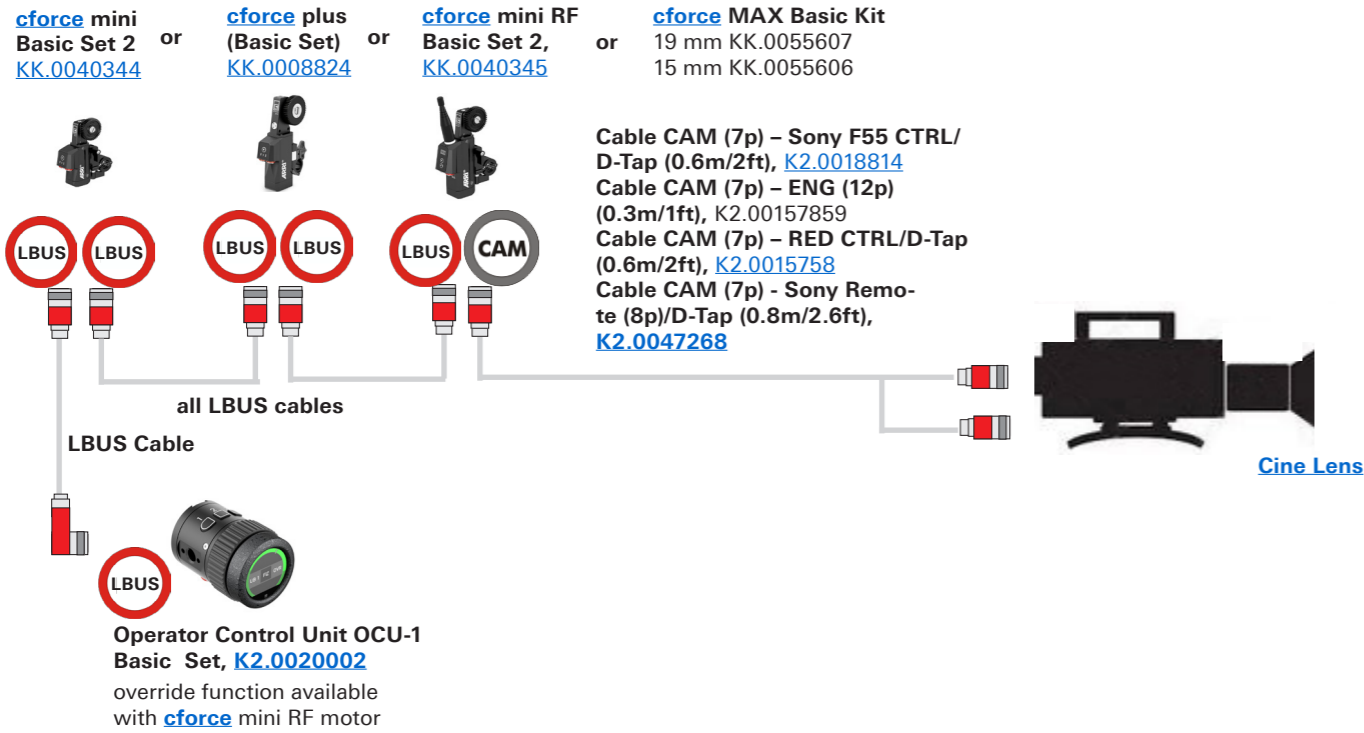

Operator Control Unit - Sample Configurations 3rd Party Camera

Configuration Overview | 4.4.3 / 2026.04

3rd Party Camera - Cine Lens

3rd Party Camera - Cine Lens

LBUS Cables

LBUS cables need to be ordered separately

Cable LBUS (straight) to LBUS (straight) Length: 0.2m/8", [K2.0006749](#)
 Cable LBUS (straight) to LBUS (straight) Length: 0.3m/1ft, [K2.0006750](#)
 Cable LBUS (straight) to LBUS (straight) Length: 0.5m/1.5ft, [K2.0006751](#)
 Cable LBUS (straight) to LBUS (straight) Length: 0.8m/2.5ft, [K2.0006752](#)
 Cable LBUS (straight) to LBUS (straight) Length: 1.5m/5ft, [K2.0006753](#)
 Cable LBUS (straight) to LBUS (straight) Length: 3m/10ft, [K2.0006754](#)
 Cable LBUS (straight) to LBUS (straight) Length: 6m/20ft, [K2.0006755](#)
 Cable LBUS (straight) to LBUS (straight) Length: 15m/49ft, [K2.0006756](#)
 Cable LCS (5p) - LBUS (0.8m/2.6ft): [K2.0007318](#)

Cable LBUS (angled) to LBUS (straight) Length: 0.35m/1.1ft, [K2.0013042](#)
 Cable LBUS (angled) to LBUS (straight) Length: 0.80m/2.3ft, [K2.0013043](#)
 Cable LBUS (angled) to LBUS (straight) Length: 1m/3.3ft, [K2.0013041](#)
 Cable LBUS (angled) to LBUS (straight) Length: 0.3m/1", [K2.0051681](#)
 Cable LBUS (angled) to LBUS (straight) Length: 0.2m/8", [K2.0012785](#)
 Cable LBUS (angled) to LBUS (angled) Length: 0.6m/2ft, [K2.0013040](#)
 Cable LBUS (angled) to LBUS (angled) Length: 0.8m/2.6ft, [K2.0012630](#)

Cable LBUS Star (0.2m/8in). [K2.0023823](#)

Accessories

3rd Party Camera - Servo Zoom Lens

Servo zoom control requires AMIRA/ALEXA Mini SUP 5.0 and higher

* For Extensions 80 and 160 mm length we suggest:
 Cable LBUS (angled) to LBUS (angled) Length: 0.6m/2ft, [K2.0013040](#)
 * For Extensions 240 mm length we suggest:
 Cable LBUS (angled) to LBUS (angled) Length: 0.8m/2.6ft, [K2.0012630](#)