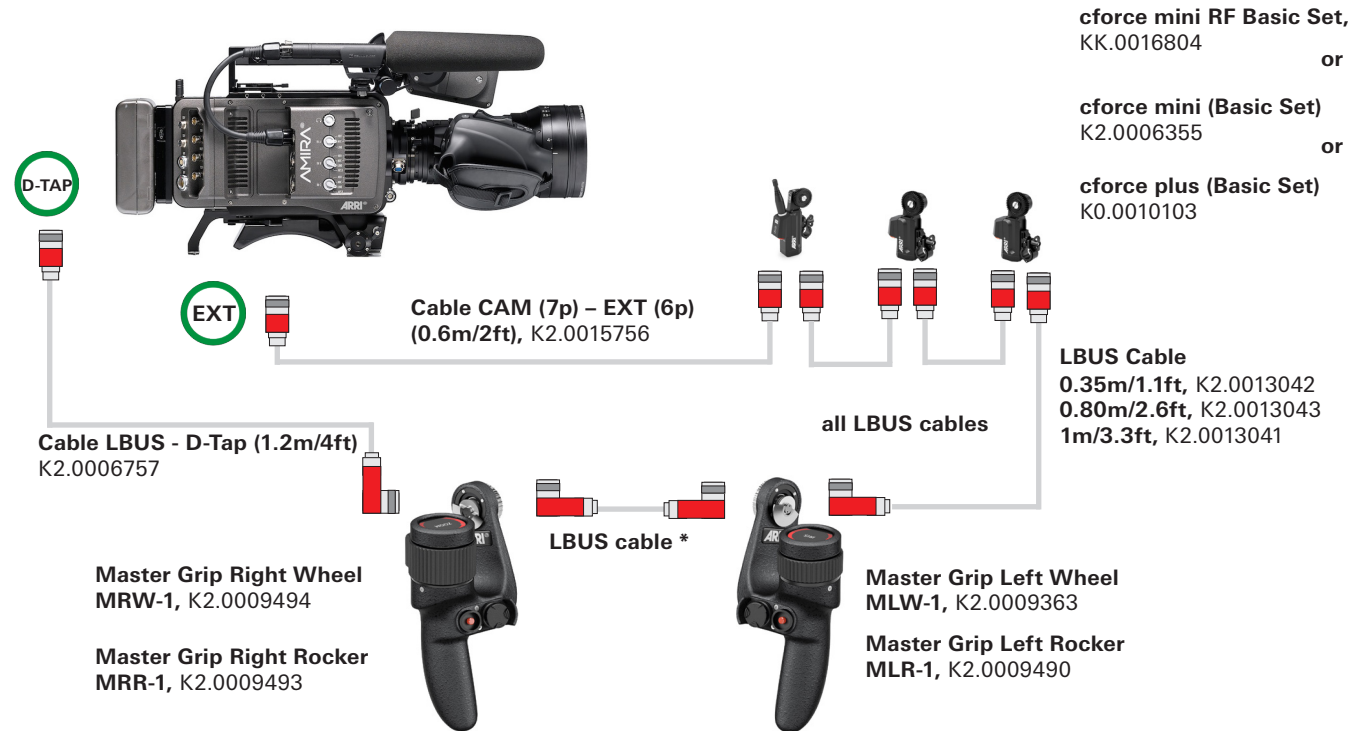

Master Grips - Sample Configurations AMIRA

CONFIGURATION OVERVIEW – 0.9.2 / 2018.11

ARRI assumes no responsibility with regard to the performance or use of the products or typographical errors or inaccuracies of given information. Product specifications are subject to change without notice. For a full listing of all available components consult the price list.

AMIRA - Cine Style Lens

AMIRA - Servo Zoom Lens

Servo zoom control requires AMIRA/ALEXA Mini SUP 5.0

AMIRA - EF Lens

EF lens control requires AMIRA/ALEXA Mini SUP 5.0

* For Extensions 80 and 160 mm length we suggest:
Cable LBUS (angled) to LBUS (angled)
Length: 0.6m/2ft, K2.0013040
* For Extensions 240 mm length we suggest:
Cable LBUS (angled) to LBUS (angled)
Length: 0.8m/2.6ft, K2.0012630

LBUS Cables

LBUS cables need to be ordered separately

Cable LBUS (straight) to LBUS (straight) Length: 0.2m/8", K2.0006749
Cable LBUS (straight) to LBUS (straight) Length: 0.3m/1ft, K2.0006750
Cable LBUS (straight) to LBUS (straight) Length: 0.5m/1.5ft, K2.0006751
Cable LBUS (straight) to LBUS (straight) Length: 0.8m/2.5ft, K2.0006752
Cable LBUS (straight) to LBUS (straight) Length: 1.5m/5ft, K2.0006753
Cable LBUS (straight) to LBUS (straight) Length: 3m/10ft, K2.0006754
Cable LBUS (straight) to LBUS (straight) Length: 6m/20ft, K2.0006755
Cable LBUS (straight) to LBUS (straight) Length: 15m/49ft, K2.0006756
Cable LBUS (straight) to LBUS (straight) Length: to LCS, K2.0007318

Cable LBUS (angled) to LBUS (straight) Length: 0.35m/1.1ft, K2.0013042
Cable LBUS (angled) to LBUS (straight) Length: 0.80m/2.6ft, K2.0013043
Cable LBUS (angled) to LBUS (straight) Length: 1m/3.3ft, K2.0013041
Cable LBUS (angled) to LBUS (angled) Length: 0.2m/8", K2.0012785
Cable LBUS (angled) to LBUS (angled) Length: 0.6m/2ft, K2.0013040
Cable LBUS (angled) to LBUS (angled) Length: 0.8m/2.6ft, K2.0012630