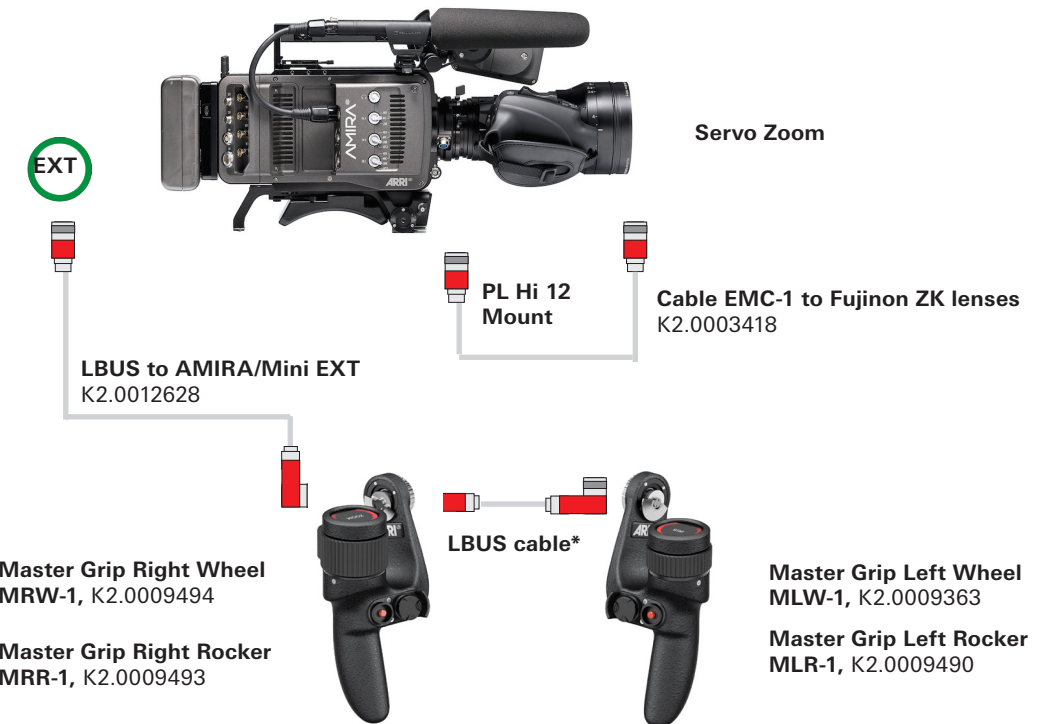

Master Grips - Sample Configurations AMIRA

CONFIGURATION OVERVIEW – 0.9.2 / 2018.11

ARRI assumes no responsibility with regard to the performance or use of the products or typographical errors or inaccuracies of given information. Product specifications are subject to change without notice. For a full listing of all available components consult the price list.

AMIRA - Cine Style Lens

AMIRA - Servo Zoom Lens

Servo zoom control requires AMIRA/ALEXA Mini SUP 5.0

AMIRA - EF Lens

EF lens control requires AMIRA/ALEXA Mini SUP 5.0

* For Extensions 80 and 160 mm length we suggest:
Cable LBUS (angled) to LBUS (angled)
Length: 0.6m/2ft, K2.0013040
* For Extensions 240 mm length we suggest:
Cable LBUS (angled) to LBUS (angled)
Length: 0.8m/2.6ft, K2.0012630

LBUS Cables

LBUS cables need to be ordered separately

Cable LBUS (straight) to LBUS (straight) Length: 0.2m/8", K2.0006749
Cable LBUS (straight) to LBUS (straight) Length: 0.3m/1ft, K2.0006750
Cable LBUS (straight) to LBUS (straight) Length: 0.5m/1.5ft, K2.0006751
Cable LBUS (straight) to LBUS (straight) Length: 0.8m/2.5ft, K2.0006752
Cable LBUS (straight) to LBUS (straight) Length: 1.5m/5ft, K2.0006753
Cable LBUS (straight) to LBUS (straight) Length: 3m/10ft, K2.0006754
Cable LBUS (straight) to LBUS (straight) Length: 6m/20ft, K2.0006755
Cable LBUS (straight) to LBUS (straight) Length: 15m/49ft, K2.0006756
Cable LBUS (straight) to LBUS (straight) Length: to LCS, K2.0007318

Cable LBUS (angled) to LBUS (straight) Length: 0.35m/1.1ft, K2.0013042
Cable LBUS (angled) to LBUS (straight) Length: 0.80m/2.6ft, K2.0013043
Cable LBUS (angled) to LBUS (straight) Length: 1m/3.3ft, K2.0013041
Cable LBUS (angled) to LBUS (angled) Length: 0.2m/8", K2.0012785
Cable LBUS (angled) to LBUS (angled) Length: 0.6m/2ft, K2.0013040
Cable LBUS (angled) to LBUS (angled) Length: 0.8m/2.6ft, K2.0012630