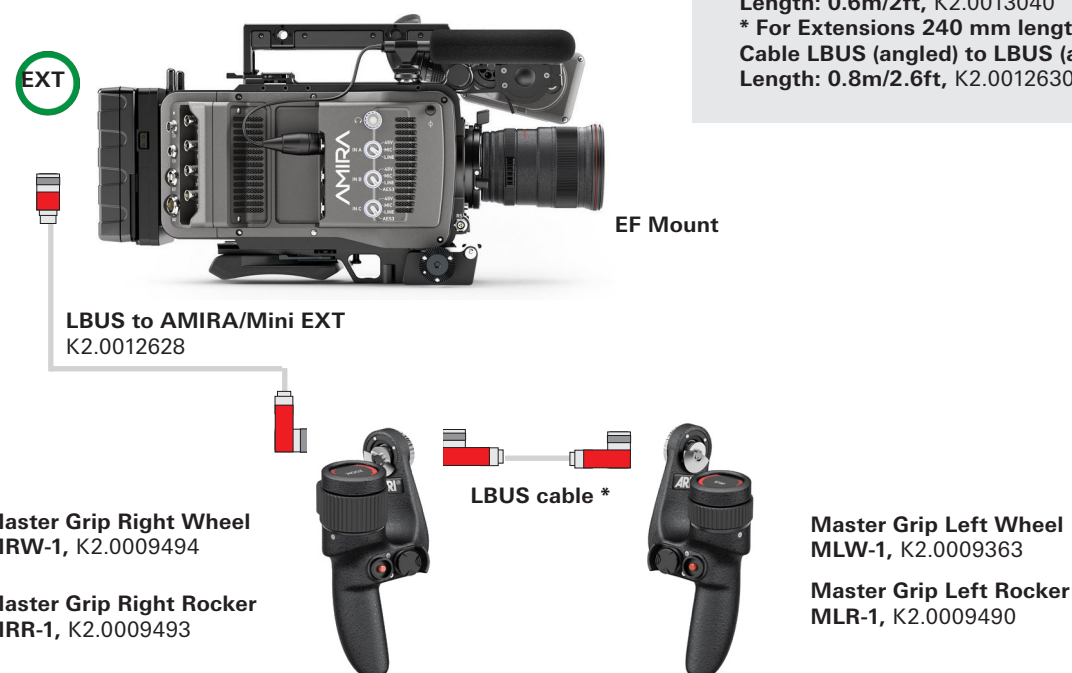

AMIRA - Cine Style Lens

AMIRA - Servo Zoom Lens

Servo zoom control requires AMIRA/ALEXA Mini SUP 5.0

AMIRA - EF Lens

EF lens control requires AMIRA/ALEXA Mini SUP 5.0

* For Extensions 80 and 160 mm length we suggest:
Cable LBUS (angled) to LBUS (angled)
Length: 0.6m/2ft, K2.0013040
* For Extensions 240 mm length we suggest:
Cable LBUS (angled) to LBUS (angled)
Length: 0.8m/2.6ft, K2.0012630

LBUS Cables

LBUS cables need to be ordered separately

Cable LBUS (straight) to LBUS (straight) Length: 0.2m/8", K2.0006749
Cable LBUS (straight) to LBUS (straight) Length: 0.3m/1ft, K2.0006750
Cable LBUS (straight) to LBUS (straight) Length: 0.5m/1.5ft, K2.0006751
Cable LBUS (straight) to LBUS (straight) Length: 0.8m/2.5ft, K2.0006752
Cable LBUS (straight) to LBUS (straight) Length: 1.5m/5ft, K2.0006753
Cable LBUS (straight) to LBUS (straight) Length: 3m/10ft, K2.0006754
Cable LBUS (straight) to LBUS (straight) Length: 6m/20ft, K2.0006755
Cable LBUS (straight) to LBUS (straight) Length: 15m/49ft, K2.0006756
Cable LBUS (straight) to LBUS (straight) Length: to LCS, K2.0007318