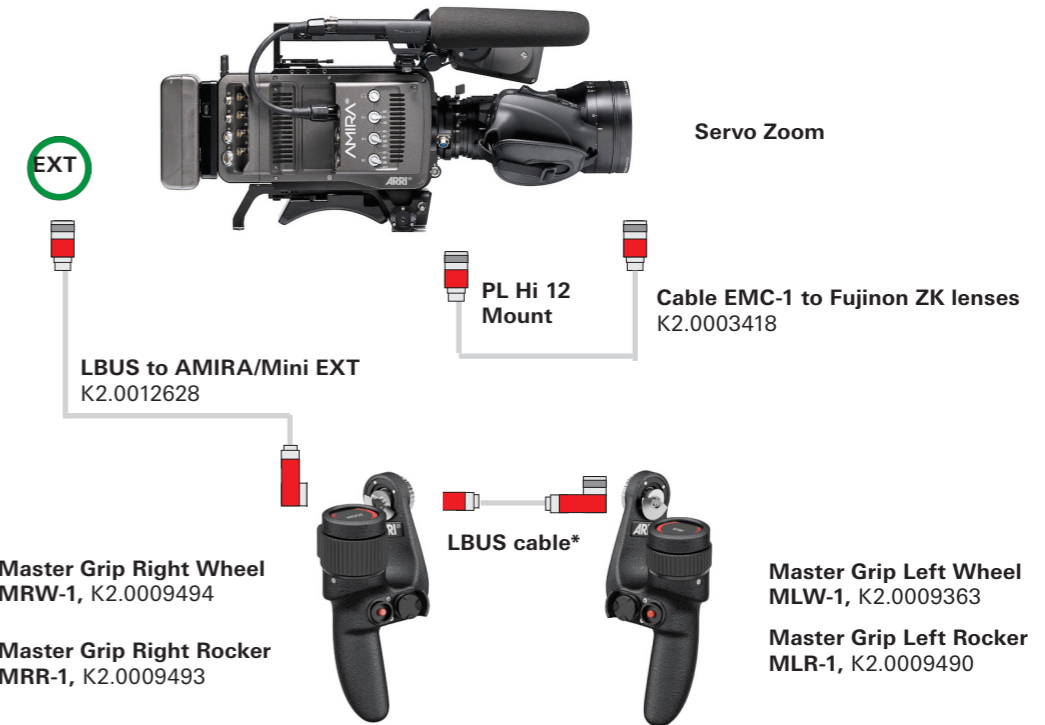

# Master Grips - Sample Configurations AMIRA

Configuration Overview | 4.9.2 / 2020.02

## AMIRA - Servo Zoom Lens

Servo zoom control requires AMIRA/ALEXA Mini SUP 5.0

## AMIRA - EF Lens

EF lens control requires AMIRA/ALEXA Mini SUP 5.0

\* For Extensions 80 and 160 mm length we suggest:  
Cable LBUS (angled) to LBUS (angled)  
Length: 0.6m/2ft, K2.0013040  
\* For Extensions 240 mm length we suggest:  
Cable LBUS (angled) to LBUS (angled)  
Length: 0.8m/2.6ft, K2.0012630