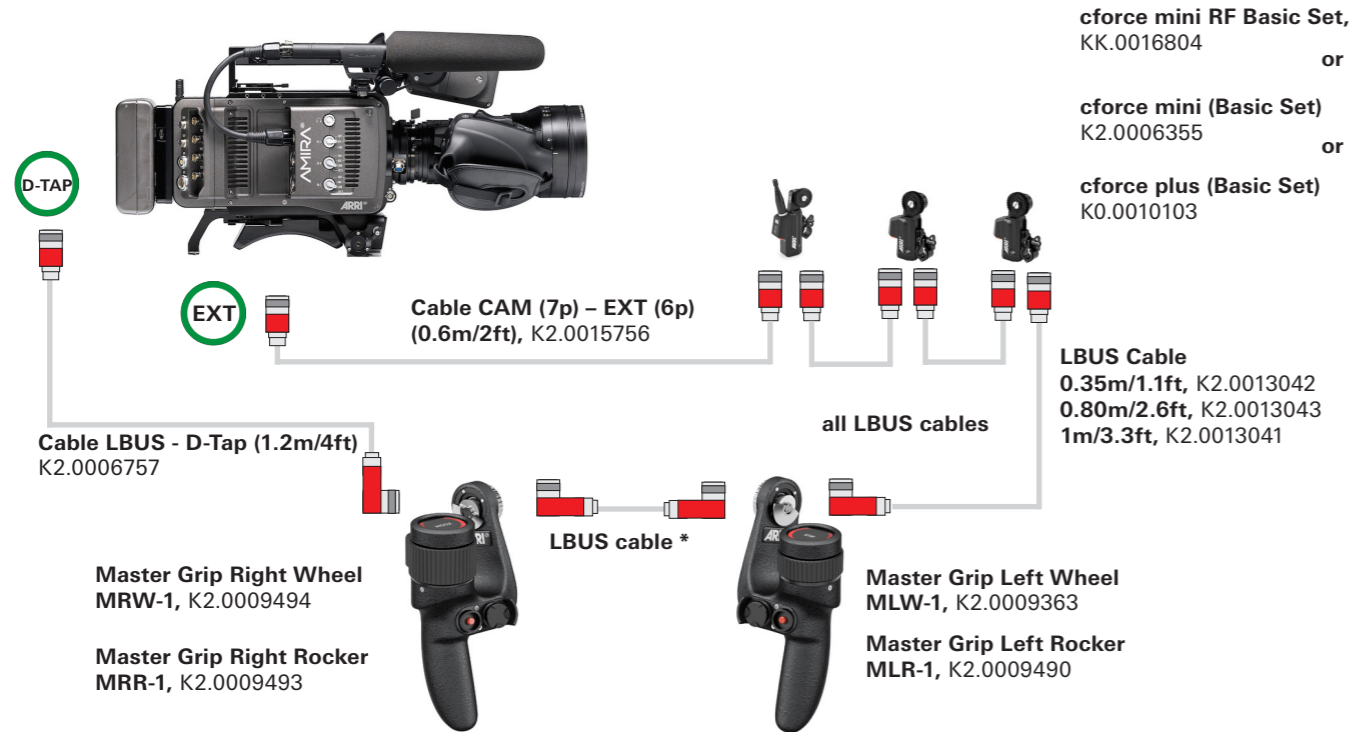

# Master Grips - Sample Configurations AMIRA

Configuration Overview | 4.9.2 / 2020.02

## AMIRA - Servo Zoom Lens

Servo zoom control requires AMIRA/ALEXA Mini SUP 5.0

## AMIRA - EF Lens

EF lens control requires AMIRA/ALEXA Mini SUP 5.0

\* For Extensions 80 and 160 mm length we suggest:  
Cable LBUS (angled) to LBUS (angled)  
Length: 0.6m/2ft, K2.0013040  
\* For Extensions 240 mm length we suggest:  
Cable LBUS (angled) to LBUS (angled)  
Length: 0.8m/2.6ft, K2.0012630