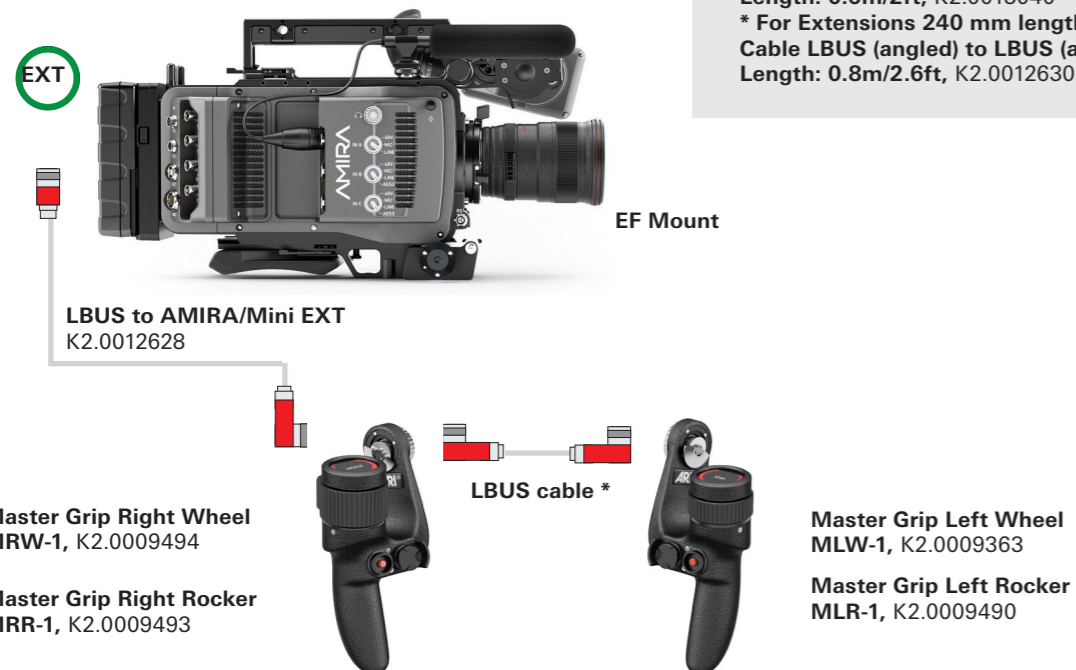

## AMIRA - Cine Style Lens

## AMIRA - Servo Zoom Lens

Servo zoom control requires AMIRA/ALEXA Mini SUP 5.0

## AMIRA - EF Lens

EF lens control requires AMIRA/ALEXA Mini SUP 5.0

\* For Extensions 80 and 160 mm length we suggest:  
Cable LBUS (angled) to LBUS (angled)  
Length: 0.6m/2ft, K2.0013040  
\* For Extensions 240 mm length we suggest:  
Cable LBUS (angled) to LBUS (angled)  
Length: 0.8m/2.6ft, K2.0012630