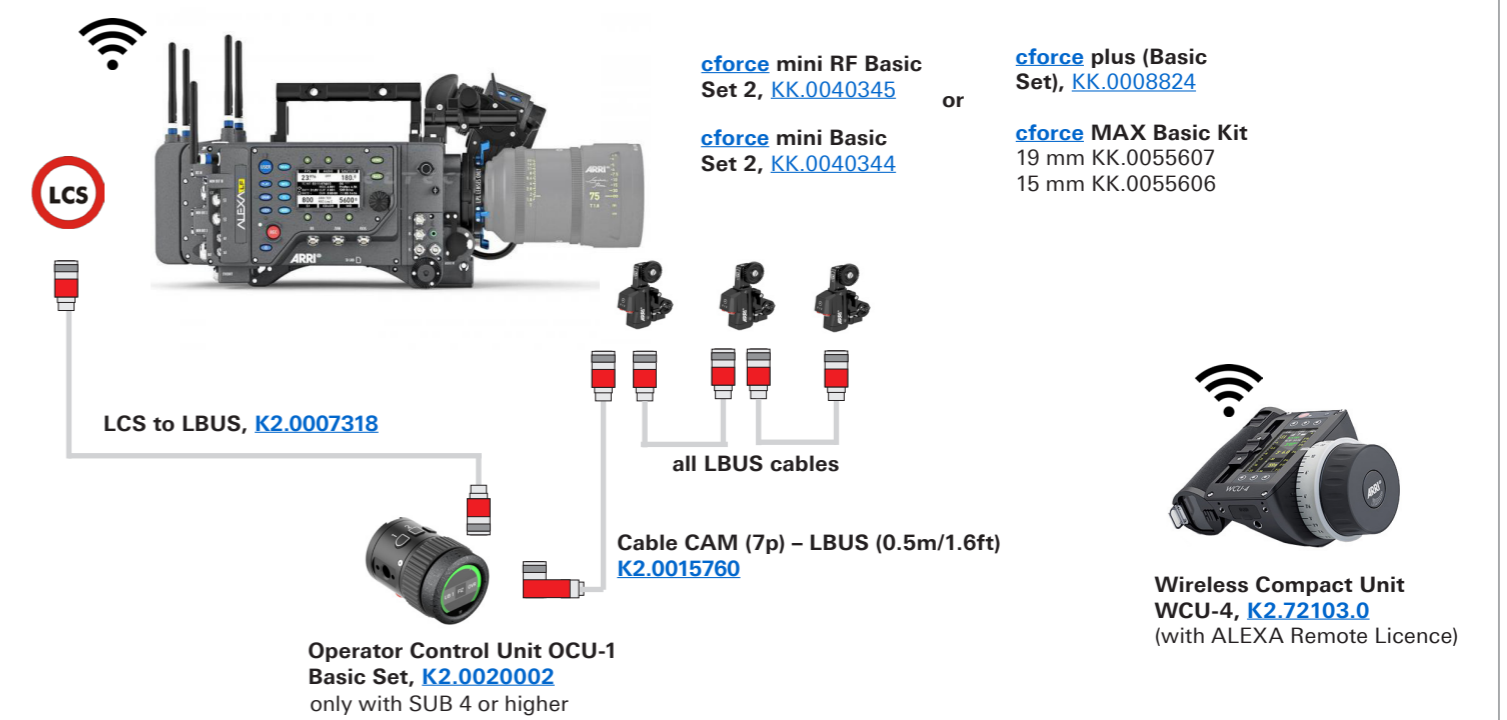

# Operator Control Unit - Sample Configurations ALEXA Mini LF / ALEXA Mini

Configuration Overview | 4.4.1 / 2026.04

## ALEXA Plus / Studio - Cine Style Lens

## LBUS Cables

LBUS cables need to be ordered separately

- Cable LBUS (straight) to LBUS (straight) Length: 0.2m/8", [K2.0006749](#)
- Cable LBUS (straight) to LBUS (straight) Length: 0.3m/1ft, [K2.0006750](#)
- Cable LBUS (straight) to LBUS (straight) Length: 0.5m/1.5ft, [K2.0006751](#)
- Cable LBUS (straight) to LBUS (straight) Length: 0.8m/2.5ft, [K2.0006752](#)
- Cable LBUS (straight) to LBUS (straight) Length: 1.5m/5ft, [K2.0006753](#)
- Cable LBUS (straight) to LBUS (straight) Length: 3m/10ft, [K2.0006754](#)
- Cable LBUS (straight) to LBUS (straight) Length: 6m/20ft, [K2.0006755](#)
- Cable LBUS (straight) to LBUS (straight) Length: 15m/49ft, [K2.0006756](#)
- Cable LCS (5p) - LBUS (0.8m/2.6ft): [K2.0007318](#)

- Cable LBUS (angled) to LBUS (straight) Length: 0.35m/1.1ft, [K2.0013042](#)
- Cable LBUS (angled) to LBUS (straight) Length: 0.80m/2.3ft, [K2.0013043](#)
- Cable LBUS (angled) to LBUS (straight) Length: 1m/3.3ft, [K2.0013041](#)
- Cable LBUS (angled) to LBUS (straight) Length: 0.3m/1", [K2.0051681](#)
- Cable LBUS (angled) to LBUS (angled) Length: 0.2m/8", [K2.0012785](#)
- Cable LBUS (angled) to LBUS (angled) Length: 0.6m/2ft, [K2.0013040](#)
- Cable LBUS (angled) to LBUS (angled) Length: 0.8m/2.6ft, [K2.0012630](#)