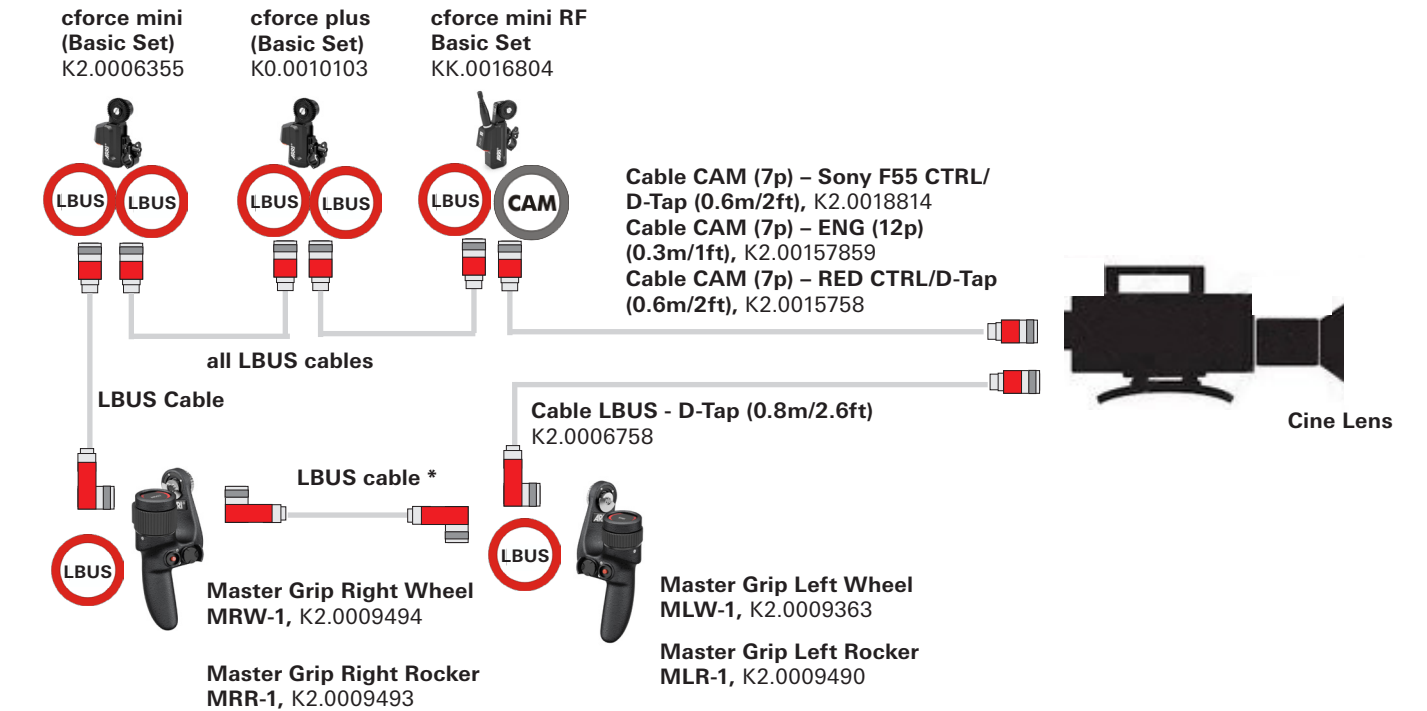

## LBUS Cables

LBUS cables need to be ordered separately

Cable LBUS (straight) to LBUS (straight) Length: 0.2m/8", K2.0006749

Cable LBUS (straight) to LBUS (straight) Length: 0.3m/1ft, K2.0006750

Cable LBUS (straight) to LBUS (straight) Length: 0.5m/1.5ft, K2.0006751

Cable LBUS (straight) to LBUS (straight) Length: 0.8m/2.5ft, K2.0006752

Cable LBUS (straight) to LBUS (straight) Length: 1.5m/5ft, K2.0006753

Cable LBUS (straight) to LBUS (straight) Length: 3m/10ft, K2.0006754

Cable LBUS (straight) to LBUS (straight) Length: 6m/20ft, K2.0006755

Cable LBUS (straight) to LBUS (straight) Length: 15m/49ft, K2.0006756

Cable LBUS (straight) to LBUS (straight) Length: to LCS, K2.0007318

## 3rd Party Camera - Servo Zoom Lens

Servo zoom control requires AMIRA/ALEXA Mini SUP 5.0