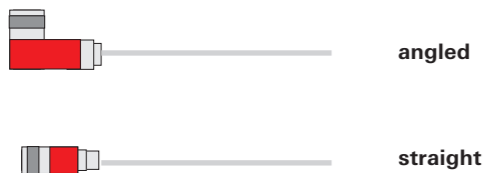

Master Grips - Sample Configurations ALEXA / 3rd Party Camera

Configuration Overview | 4.9.1 / 2020.02

ALEXA Plus / Studio - Cine Style Lens

3rd Party Camera - Cine Lens

LBUS Cables

LBUS cables need to be ordered separately

Cable LBUS (straight) to LBUS (straight) Length: 0.2m/8", K2.0006749
 Cable LBUS (straight) to LBUS (straight) Length: 0.3m/1ft, K2.0006750
 Cable LBUS (straight) to LBUS (straight) Length: 0.5m/1.5ft, K2.0006751
 Cable LBUS (straight) to LBUS (straight) Length: 0.8m/2.5ft, K2.0006752
 Cable LBUS (straight) to LBUS (straight) Length: 1.5m/5ft, K2.0006753
 Cable LBUS (straight) to LBUS (straight) Length: 3m/10ft, K2.0006754
 Cable LBUS (straight) to LBUS (straight) Length: 6m/20ft, K2.0006755
 Cable LBUS (straight) to LBUS (straight) Length: 15m/49ft, K2.0006756
 Cable LBUS (straight) to LBUS (straight) Length: to LCS, K2.0007318