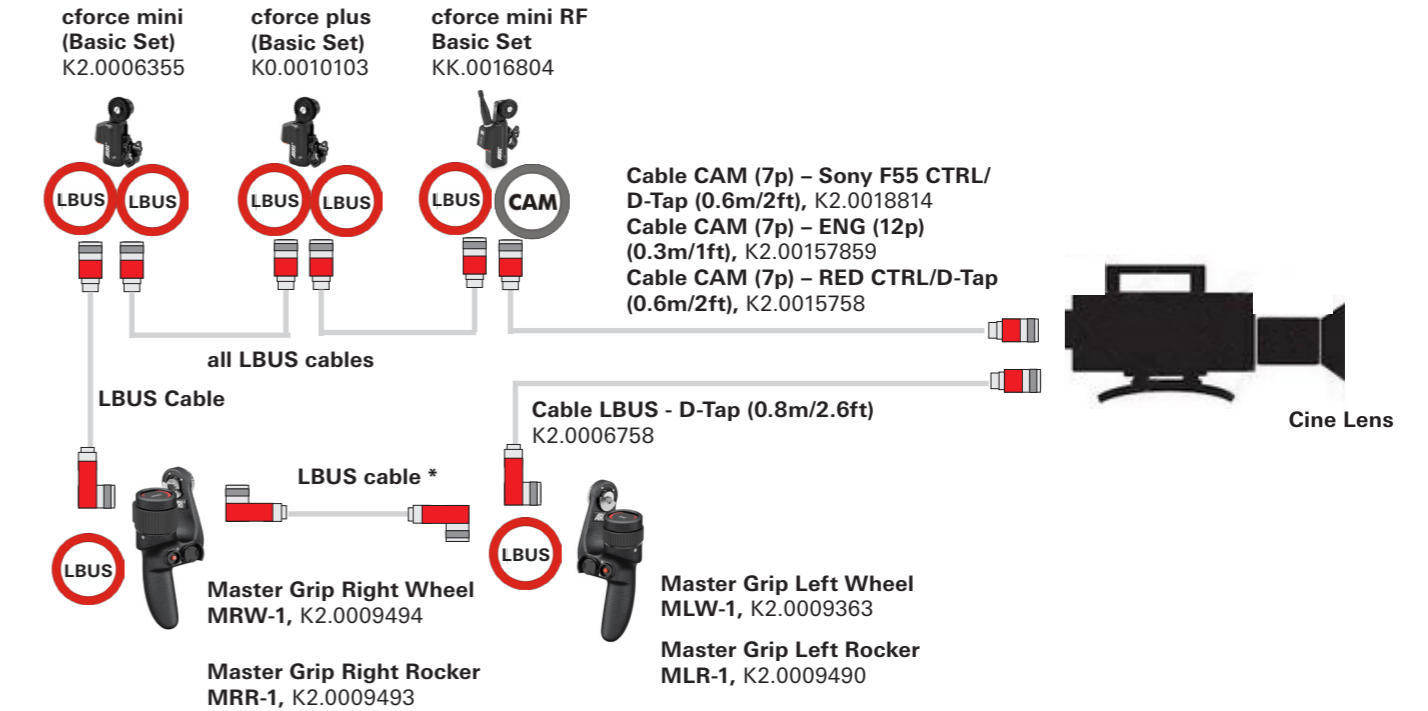

Master Grips - Sample Configurations ALEXA / 3rd Party Camera

Configuration Overview | 4.9.1 / 2020.02

ALEXA Plus / Studio - Cine Style Lens

3rd Party Camera - Cine Lens

LBUS Cables

LBUS cables need to be ordered separately

Cable LBUS (straight) to LBUS (straight) Length: 0.2m/8", K2.0006749
 Cable LBUS (straight) to LBUS (straight) Length: 0.3m/1ft, K2.0006750
 Cable LBUS (straight) to LBUS (straight) Length: 0.5m/1.5ft, K2.0006751
 Cable LBUS (straight) to LBUS (straight) Length: 0.8m/2.5ft, K2.0006752
 Cable LBUS (straight) to LBUS (straight) Length: 1.5m/5ft, K2.0006753
 Cable LBUS (straight) to LBUS (straight) Length: 3m/10ft, K2.0006754
 Cable LBUS (straight) to LBUS (straight) Length: 6m/20ft, K2.0006755
 Cable LBUS (straight) to LBUS (straight) Length: 15m/49ft, K2.0006756
 Cable LBUS (straight) to LBUS (straight) Length: to LCS, K2.0007318

Cable LBUS (angled) to LBUS (straight) Length: 0.35m/1.1ft, K2.0013042
 Cable LBUS (angled) to LBUS (straight) Length: 0.80m/2.6ft, K2.0013043
 Cable LBUS (angled) to LBUS (straight) Length: 1m/3.3ft, K2.0013041
 Cable LBUS (angled) to LBUS (angled) Length: 0.2m/8", K2.0012785
 Cable LBUS (angled) to LBUS (angled) Length: 0.6m/2ft, K2.0013040
 Cable LBUS (angled) to LBUS (angled) Length: 0.8m/2.6ft, K2.0012630

Standard Grips & Extensions

3rd Party Camera - Servo Zoom Lens

Servo zoom control requires AMIRA/ALEXA Mini SUP 5.0