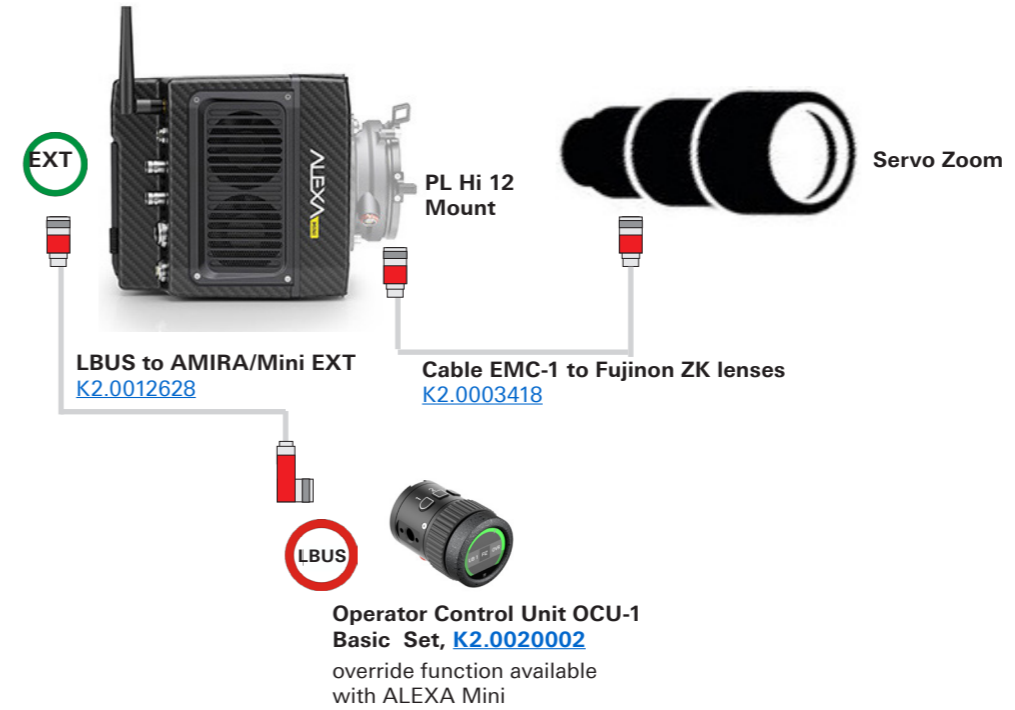

Operator Control Unit - Sample Configurations ALEXA Mini LF / ALEXA Mini

Configuration Overview | 4.4.0 / 2026.04

ALEXA Mini LF / ALEXA Mini - Cine Style Lens

ALEXA Mini LF / ALEXA Mini - Servo Zoom Lens

Servo zoom control requires AMIRA/ALEXA Mini SUP 5.0

ALEXA Mini LF / ALEXA Mini - EF Lens

EF lens control requires AMIRA/ALEXA Mini SUP 5.0

LBUS Cables

LBUS cables need to be ordered separately

Cable LBUS (straight) to LBUS (straight) Length: 0.2m/8", [K2.0006749](#)
 Cable LBUS (straight) to LBUS (straight) Length: 0.3m/1ft, [K2.0006750](#)
 Cable LBUS (straight) to LBUS (straight) Length: 0.5m/1.5ft, [K2.0006751](#)
 Cable LBUS (straight) to LBUS (straight) Length: 0.8m/2.5ft, [K2.0006752](#)
 Cable LBUS (straight) to LBUS (straight) Length: 1.5m/5ft, [K2.0006753](#)
 Cable LBUS (straight) to LBUS (straight) Length: 3m/10ft, [K2.0006754](#)
 Cable LBUS (straight) to LBUS (straight) Length: 6m/20ft, [K2.0006755](#)
 Cable LBUS (straight) to LBUS (straight) Length: 15m/49ft, [K2.0006756](#)
 Cable LCS (5p) - LBUS (0.8m/2.6ft): [K2.0007318](#)

Cable LBUS (angled) to LBUS (straight) Length: 0.35m/1.1ft, [K2.0013042](#)
 Cable LBUS (angled) to LBUS (straight) Length: 0.80m/2.3ft, [K2.0013043](#)
 Cable LBUS (angled) to LBUS (straight) Length: 1m/3.3ft, [K2.0013041](#)
 Cable LBUS (angled) to LBUS (straight) Length: 0.3m/1", [K2.0051681](#)
 Cable LBUS (angled) to LBUS (angled) Length: 0.2m/8", [K2.0012785](#)
 Cable LBUS (angled) to LBUS (angled) Length: 0.6m/2ft, [K2.0013040](#)
 Cable LBUS (angled) to LBUS (angled) Length: 0.8m/2.6ft, [K2.0012630](#)

Cable LBUS Star (0.2m/8in). [K2.0023823](#)

Accessories