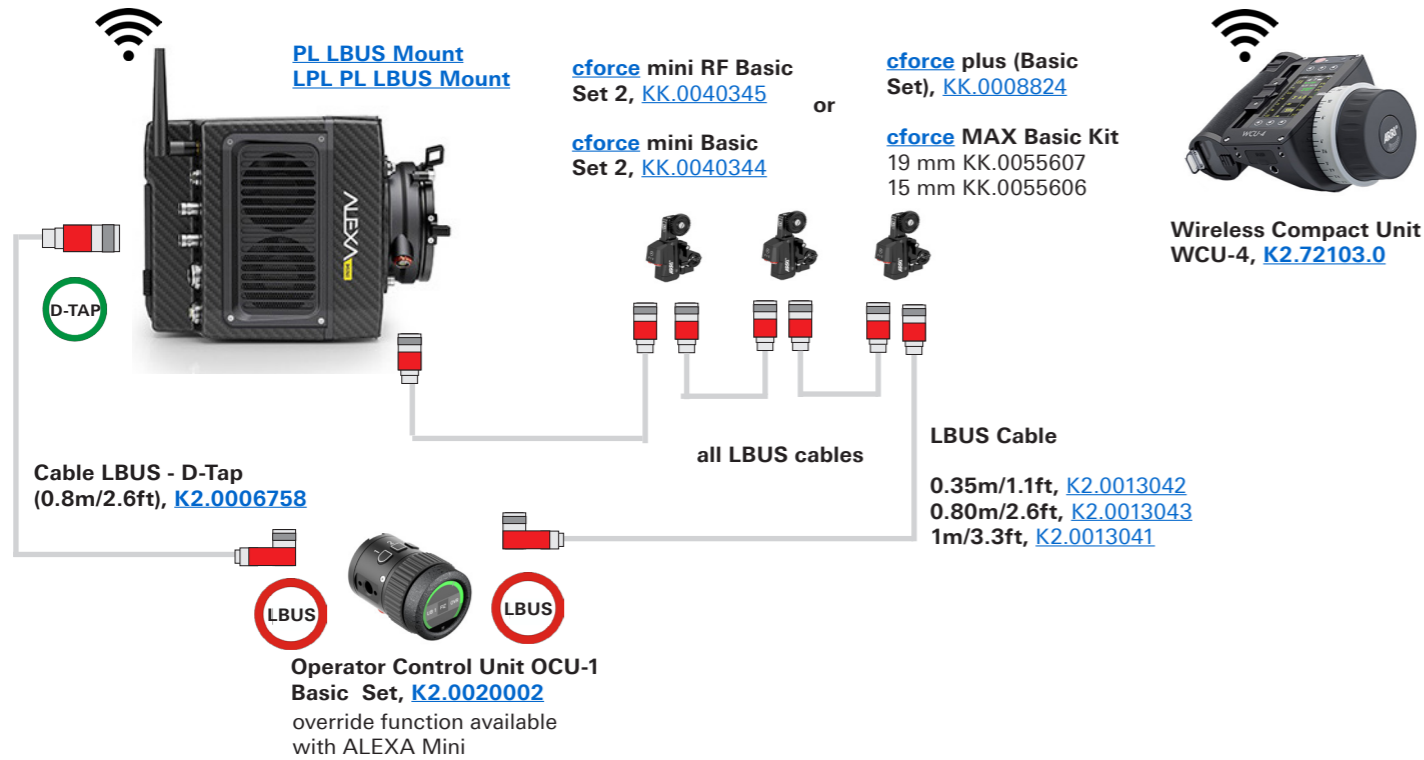

Operator Control Unit - Sample Configurations ALEXA Mini LF / ALEXA Mini

Configuration Overview | 4.4.0 / 2026.04

ALEXA Mini LF / ALEXA Mini - Cine Style Lens

ALEXA Mini LF / ALEXA Mini - Servo Zoom Lens

Servo zoom control requires AMIRA/ALEXA Mini SUP 5.0

ALEXA Mini LF / ALEXA Mini - EF Lens

EF lens control requires AMIRA/ALEXA Mini SUP 5.0

LBUS Cables

LBUS cables need to be ordered separately

Cable LBUS (straight) to LBUS (straight) Length: 0.2m/8", [K2.0006749](#)
 Cable LBUS (straight) to LBUS (straight) Length: 0.3m/1ft, [K2.0006750](#)
 Cable LBUS (straight) to LBUS (straight) Length: 0.5m/1.5ft, [K2.0006751](#)
 Cable LBUS (straight) to LBUS (straight) Length: 0.8m/2.5ft, [K2.0006752](#)
 Cable LBUS (straight) to LBUS (straight) Length: 1.5m/5ft, [K2.0006753](#)
 Cable LBUS (straight) to LBUS (straight) Length: 3m/10ft, [K2.0006754](#)
 Cable LBUS (straight) to LBUS (straight) Length: 6m/20ft, [K2.0006755](#)
 Cable LBUS (straight) to LBUS (straight) Length: 15m/49ft, [K2.0006756](#)
 Cable LCS (5p) - LBUS (0.8m/2.6ft): [K2.0007318](#)

Cable LBUS (angled) to LBUS (straight) Length: 0.35m/1.1ft, [K2.0013042](#)
 Cable LBUS (angled) to LBUS (straight) Length: 0.80m/2.3ft, [K2.0013043](#)
 Cable LBUS (angled) to LBUS (straight) Length: 1m/3.3ft, [K2.0013041](#)
 Cable LBUS (angled) to LBUS (straight) Length: 0.3m/1", [K2.0051681](#)
 Cable LBUS (angled) to LBUS (angled) Length: 0.2m/8", [K2.0012785](#)
 Cable LBUS (angled) to LBUS (angled) Length: 0.6m/2ft, [K2.0013040](#)
 Cable LBUS (angled) to LBUS (angled) Length: 0.8m/2.6ft, [K2.0012630](#)

Cable LBUS Star (0.2m/8in). [K2.0023823](#)

Accessories