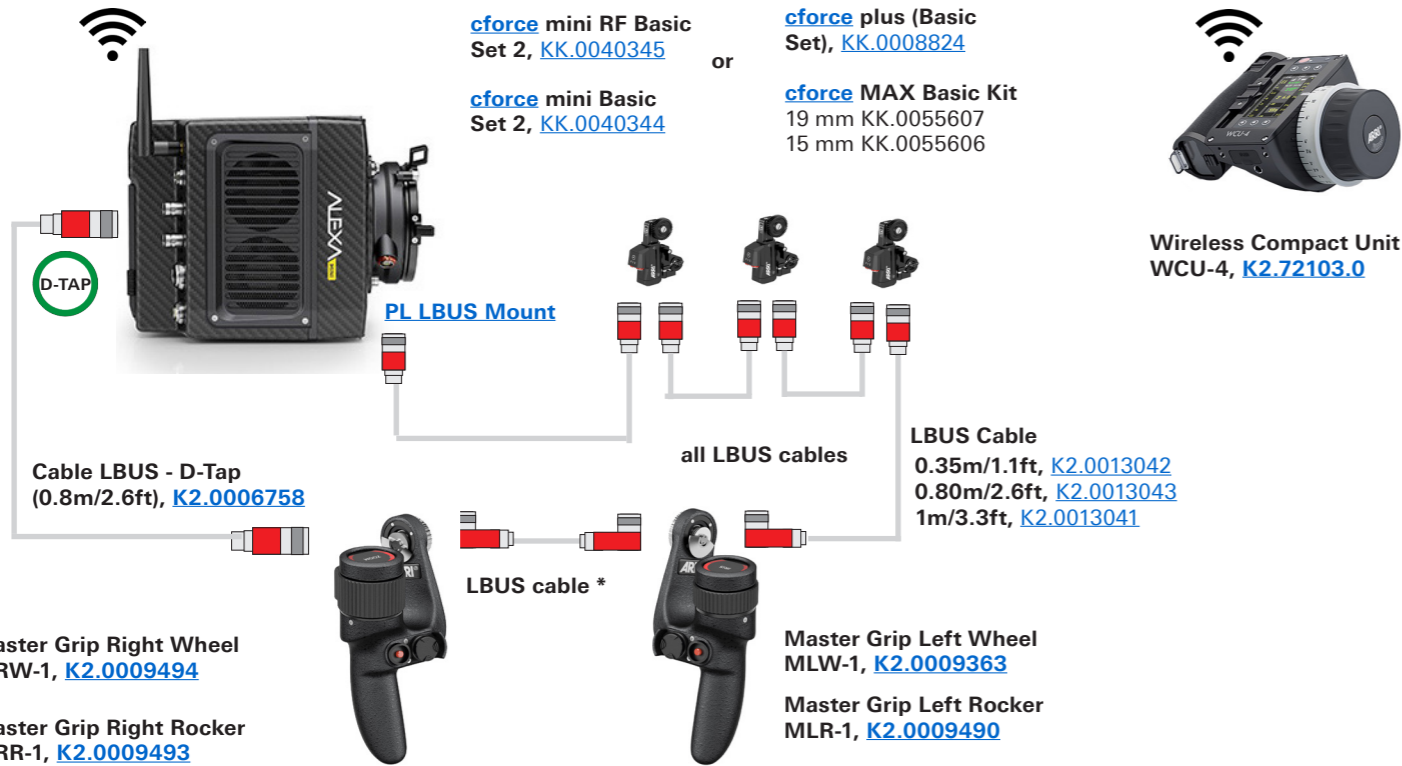

Master Grips - Sample Configurations ALEXA Mini

Configuration Overview | 4.3.3 / 2026.04

ALEXA Mini - Cine Style Lens

ALEXA Mini - Servo Zoom Lens

Servo zoom control requires at least AMIRA/ALEXA Mini SUP 5.0

ALEXA Mini - EF Lens

EF lens control requires at least AMIRA/ALEXA Mini SUP 5.0

LBUS Cables

LBUS cables need to be ordered separately

- Cable LBUS (straight) to LBUS (straight) Length: 0.2m/8", [K2.0006749](#)
- Cable LBUS (straight) to LBUS (straight) Length: 0.3m/1ft, [K2.0006750](#)
- Cable LBUS (straight) to LBUS (straight) Length: 0.5m/1.5ft, [K2.0006751](#)
- Cable LBUS (straight) to LBUS (straight) Length: 0.8m/2.5ft, [K2.0006752](#)
- Cable LBUS (straight) to LBUS (straight) Length: 1.5m/5ft, [K2.0006753](#)
- Cable LBUS (straight) to LBUS (straight) Length: 3m/10ft, [K2.0006754](#)
- Cable LBUS (straight) to LBUS (straight) Length: 6m/20ft, [K2.0006755](#)
- Cable LBUS (straight) to LBUS (straight) Length: 15m/49ft, [K2.0006756](#)
- Cable LCS (5p) - LBUS (0.8m/2.6ft): [K2.0007318](#)

- Cable LBUS (angled) to LBUS (straight) Length: 0.35m/1.1ft, [K2.0013042](#)
- Cable LBUS (angled) to LBUS (straight) Length: 0.80m/2.3ft, [K2.0013043](#)
- Cable LBUS (angled) to LBUS (straight) Length: 1m/3.3ft, [K2.0013041](#)
- Cable LBUS (angled) to LBUS (straight) Length: 0.3m/1", [K2.0051681](#)
- Cable LBUS (angled) to LBUS (angled) Length: 0.2m/8", [K2.0012785](#)
- Cable LBUS (angled) to LBUS (angled) Length: 0.6m/2ft, [K2.0013040](#)
- Cable LBUS (angled) to LBUS (angled) Length: 0.8m/2.6ft, [K2.0012630](#)

Cable LBUS Star (0.2m/8in). [K2.0023823](#)

Standard Grips & Extensions