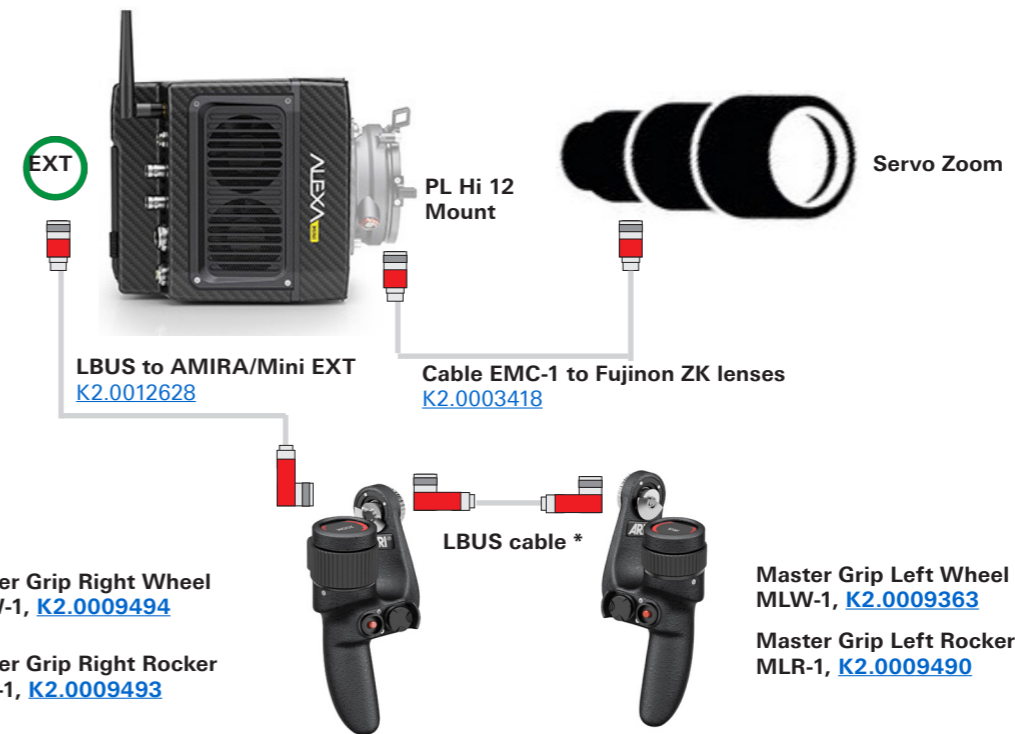

Master Grips - Sample Configurations ALEXA Mini

Configuration Overview | 4.3.3 / 2026.04

ALEXA Mini - Cine Style Lens

ALEXA Mini - Servo Zoom Lens

Servo zoom control requires at least AMIRA/ALEXA Mini SUP 5.0

ALEXA Mini - EF Lens

EF lens control requires at least AMIRA/ALEXA Mini SUP 5.0

LBUS Cables

LBUS cables need to be ordered separately

- Cable LBUS (straight) to LBUS (straight) Length: 0.2m/8", [K2.0006749](#)
- Cable LBUS (straight) to LBUS (straight) Length: 0.3m/1ft, [K2.0006750](#)
- Cable LBUS (straight) to LBUS (straight) Length: 0.5m/1.5ft, [K2.0006751](#)
- Cable LBUS (straight) to LBUS (straight) Length: 0.8m/2.5ft, [K2.0006752](#)
- Cable LBUS (straight) to LBUS (straight) Length: 1.5m/5ft, [K2.0006753](#)
- Cable LBUS (straight) to LBUS (straight) Length: 3m/10ft, [K2.0006754](#)
- Cable LBUS (straight) to LBUS (straight) Length: 6m/20ft, [K2.0006755](#)
- Cable LBUS (straight) to LBUS (straight) Length: 15m/49ft, [K2.0006756](#)
- Cable LCS (5p) - LBUS (0.8m/2.6ft): [K2.0007318](#)

- Cable LBUS (angled) to LBUS (straight) Length: 0.35m/1.1ft, [K2.0013042](#)
- Cable LBUS (angled) to LBUS (straight) Length: 0.80m/2.3ft, [K2.0013043](#)
- Cable LBUS (angled) to LBUS (straight) Length: 1m/3.3ft, [K2.0013041](#)
- Cable LBUS (angled) to LBUS (straight) Length: 0.3m/1", [K2.0051681](#)
- Cable LBUS (angled) to LBUS (angled) Length: 0.2m/8", [K2.0012785](#)
- Cable LBUS (angled) to LBUS (angled) Length: 0.6m/2ft, [K2.0013040](#)
- Cable LBUS (angled) to LBUS (angled) Length: 0.8m/2.6ft, [K2.0012630](#)

Cable LBUS Star (0.2m/8in). [K2.0023823](#)

Standard Grips & Extensions