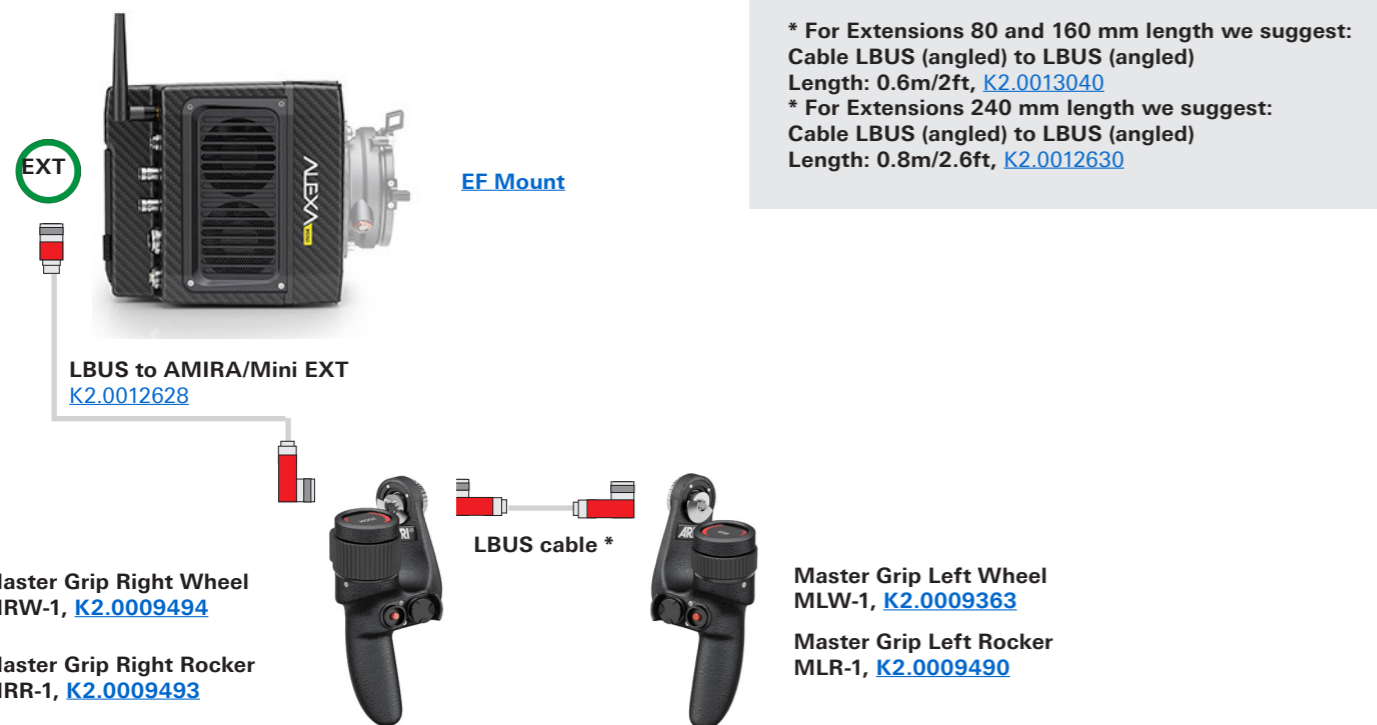

Master Grips - Sample Configurations ALEXA Mini

Configuration Overview | 4.3.3 / 2026.04

ALEXA Mini - Cine Style Lens

ALEXA Mini - Servo Zoom Lens

Servo zoom control requires at least AMIRA/ALEXA Mini SUP 5.0

ALEXA Mini - EF Lens

EF lens control requires at least AMIRA/ALEXA Mini SUP 5.0

LBUS Cables

LBUS cables need to be ordered separately

- Cable LBUS (straight) to LBUS (straight) Length: 0.2m/8", [K2.0006749](#)
- Cable LBUS (straight) to LBUS (straight) Length: 0.3m/1ft, [K2.0006750](#)
- Cable LBUS (straight) to LBUS (straight) Length: 0.5m/1.5ft, [K2.0006751](#)
- Cable LBUS (straight) to LBUS (straight) Length: 0.8m/2.5ft, [K2.0006752](#)
- Cable LBUS (straight) to LBUS (straight) Length: 1.5m/5ft, [K2.0006753](#)
- Cable LBUS (straight) to LBUS (straight) Length: 3m/10ft, [K2.0006754](#)
- Cable LBUS (straight) to LBUS (straight) Length: 6m/20ft, [K2.0006755](#)
- Cable LBUS (straight) to LBUS (straight) Length: 15m/49ft, [K2.0006756](#)
- Cable LCS (5p) - LBUS (0.8m/2.6ft): [K2.0007318](#)

- Cable LBUS (angled) to LBUS (straight) Length: 0.35m/1.1ft, [K2.0013042](#)
- Cable LBUS (angled) to LBUS (straight) Length: 0.80m/2.3ft, [K2.0013043](#)
- Cable LBUS (angled) to LBUS (straight) Length: 1m/3.3ft, [K2.0013041](#)
- Cable LBUS (angled) to LBUS (straight) Length: 0.3m/1", [K2.0051681](#)
- Cable LBUS (angled) to LBUS (angled) Length: 0.2m/8", [K2.0012785](#)
- Cable LBUS (angled) to LBUS (angled) Length: 0.6m/2ft, [K2.0013040](#)
- Cable LBUS (angled) to LBUS (angled) Length: 0.8m/2.6ft, [K2.0012630](#)

Cable LBUS Star (0.2m/8in). [K2.0023823](#)

Standard Grips & Extensions