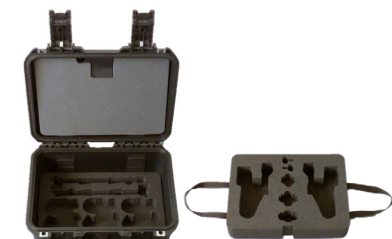

Master Grip case
K2.0012965