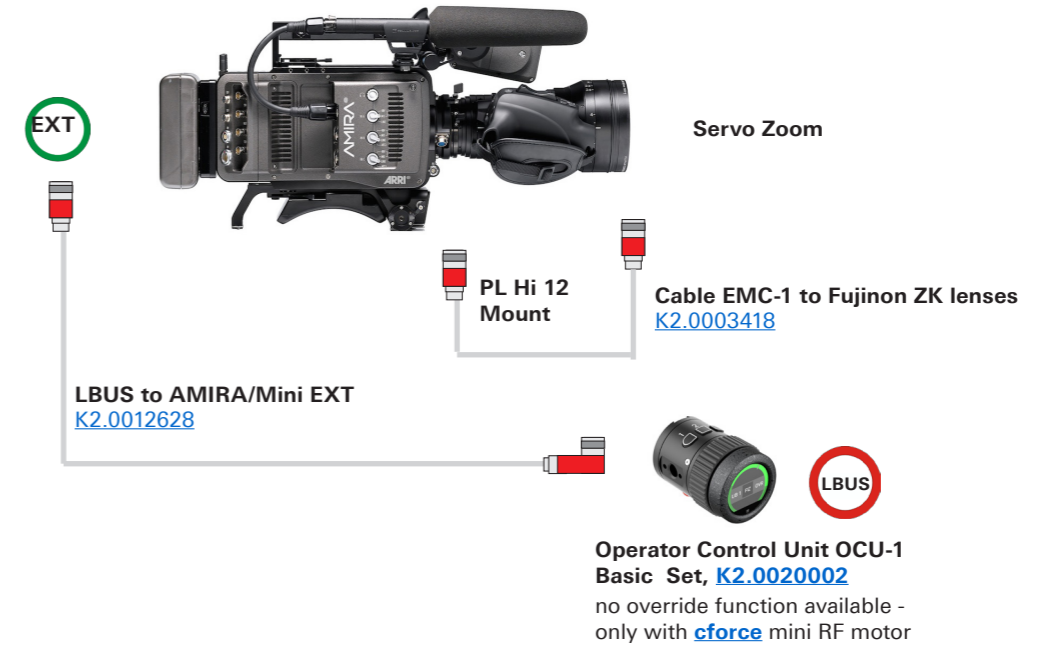

Operator Control Unit - Sample Configurations AMIRA

Configuration Overview | 4.4.2 / 2026.04

AMIRA - Cine Style Lens

AMIRA - Servo Zoom Lens

Servo zoom control requires AMIRA/ALEXA Mini SUP 5.0 or higher

AMIRA - EF Lens

EF lens control requires AMIRA/ALEXA Mini SUP 5.0 or higher

* For Extensions 80 and 160 mm length we suggest:
Cable LBUS (angled) to LBUS (angled)
Length: 0.6m/2ft, [K2.0013040](#)
* For Extensions 240 mm length we suggest:
Cable LBUS (angled) to LBUS (angled)
Length: 0.8m/2.6ft, [K2.0012630](#)

LBUS Cables

LBUS cables need to be ordered separately

Cable LBUS (straight) to LBUS (straight) Length: 0.2m/8", [K2.0006749](#)
Cable LBUS (straight) to LBUS (straight) Length: 0.3m/1ft, [K2.0006750](#)
Cable LBUS (straight) to LBUS (straight) Length: 0.5m/1.5ft, [K2.0006751](#)
Cable LBUS (straight) to LBUS (straight) Length: 0.8m/2.5ft, [K2.0006752](#)
Cable LBUS (straight) to LBUS (straight) Length: 1.5m/5ft, [K2.0006753](#)
Cable LBUS (straight) to LBUS (straight) Length: 3m/10ft, [K2.0006754](#)
Cable LBUS (straight) to LBUS (straight) Length: 6m/20ft, [K2.0006755](#)
Cable LBUS (straight) to LBUS (straight) Length: 15m/49ft, [K2.0006756](#)
Cable LCS (5p) - LBUS (0.8m/2.6ft): [K2.0007318](#)

Cable LBUS (angled) to LBUS (straight) Length: 0.35m/1.1ft, [K2.0013042](#)
Cable LBUS (angled) to LBUS (straight) Length: 0.80m/2.3ft, [K2.0013043](#)
Cable LBUS (angled) to LBUS (straight) Length: 1m/3.3ft, [K2.0013041](#)
Cable LBUS (angled) to LBUS (straight) Length: 0.3m/1", [K2.0051681](#)
Cable LBUS (angled) to LBUS (angled) Length: 0.2m/8", [K2.0012785](#)
Cable LBUS (angled) to LBUS (angled) Length: 0.6m/2ft, [K2.0013040](#)
Cable LBUS (angled) to LBUS (angled) Length: 0.8m/2.6ft, [K2.0012630](#)