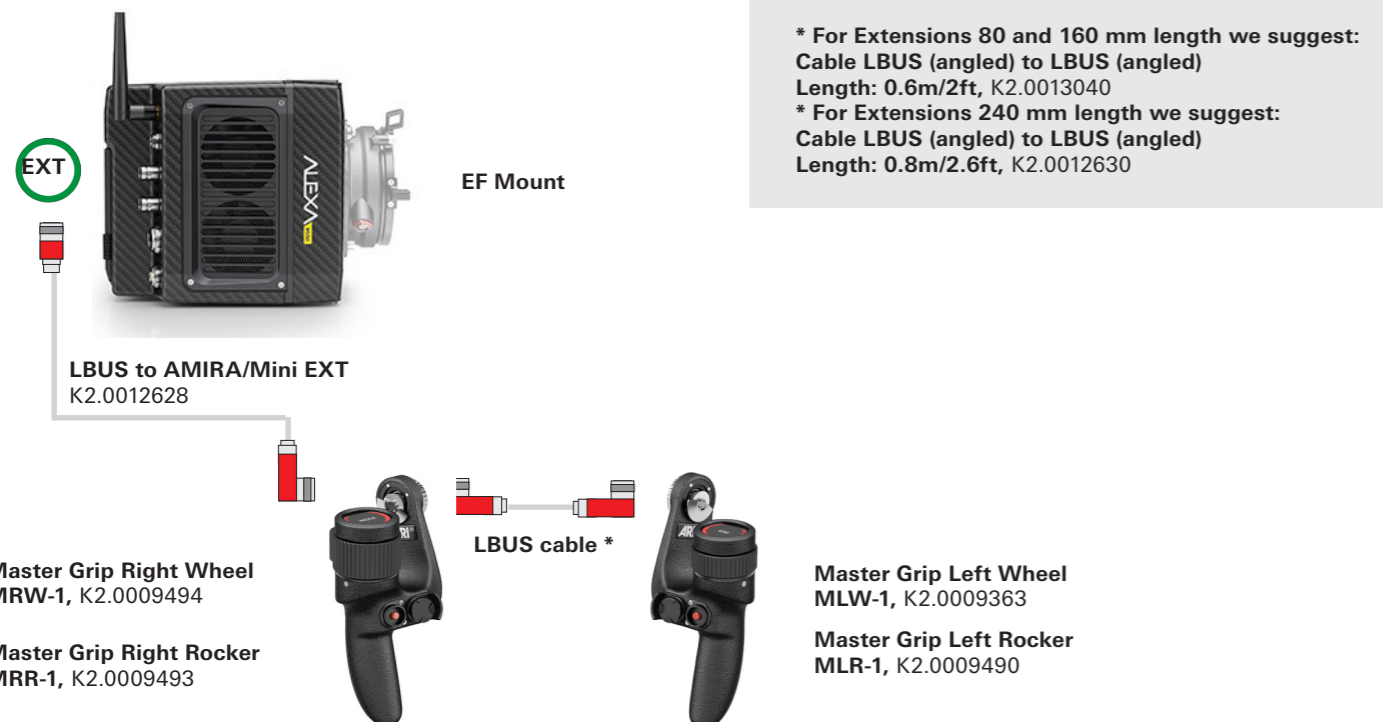

ALEXA Mini - Cine Style Lens

ALEXA Mini - Servo Zoom Lens

Servo zoom control requires AMIRA/ALEXA Mini SUP 5.0

ALEXA Mini - EF Lens

EF lens control requires AMIRA/ALEXA Mini SUP 5.0

LBUS Cables

LBUS cables need to be ordered separately

Cable LBUS (straight) to LBUS (straight) Length: 0.2m/8", K2.0006749
 Cable LBUS (straight) to LBUS (straight) Length: 0.3m/1ft, K2.0006750
 Cable LBUS (straight) to LBUS (straight) Length: 0.5m/1.5ft, K2.0006751
 Cable LBUS (straight) to LBUS (straight) Length: 0.8m/2.5ft, K2.0006752
 Cable LBUS (straight) to LBUS (straight) Length: 1.5m/5ft, K2.0006753
 Cable LBUS (straight) to LBUS (straight) Length: 3m/10ft, K2.0006754
 Cable LBUS (straight) to LBUS (straight) Length: 6m/20ft, K2.0006755
 Cable LBUS (straight) to LBUS (straight) Length: 15m/49ft, K2.0006756
 Cable LBUS (straight) to LBUS (straight) Length: to LCS, K2.0007318