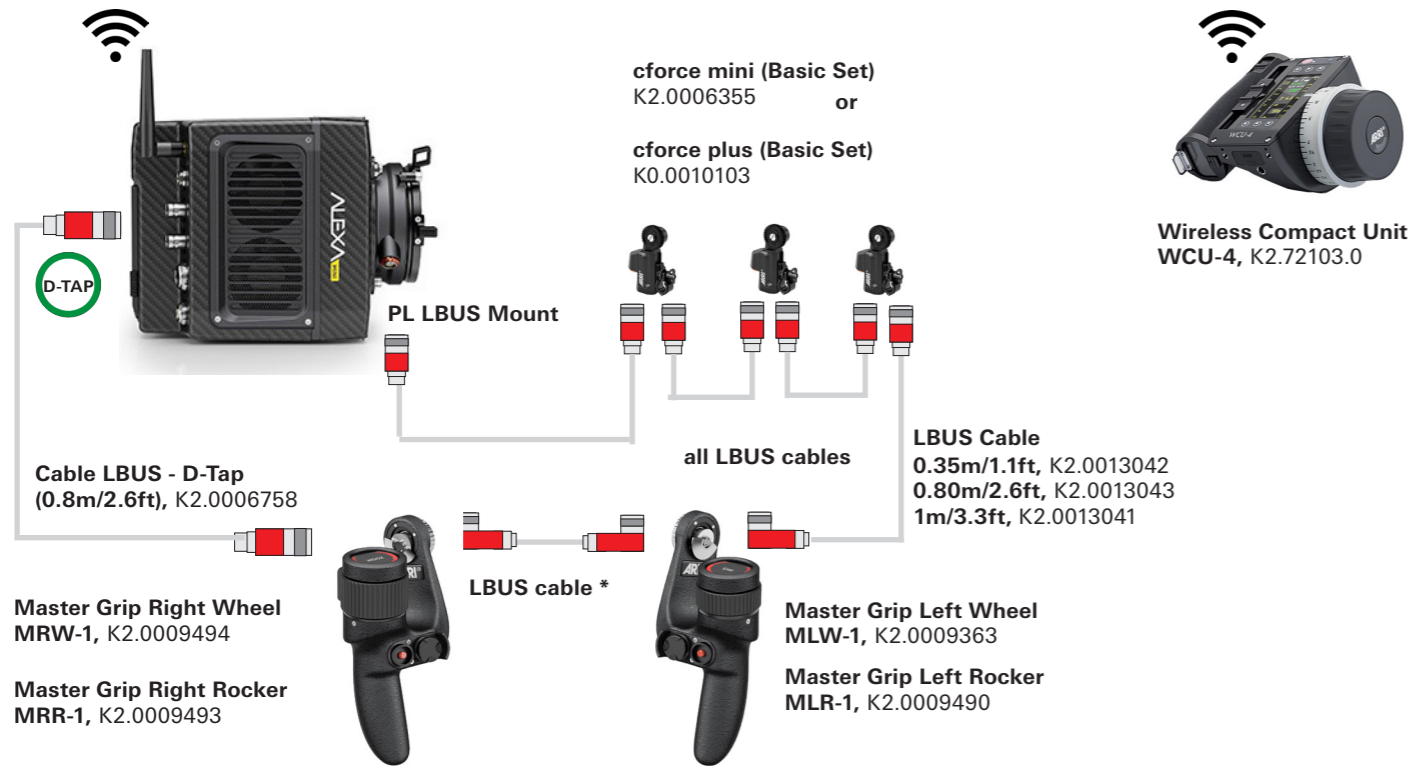

Master Grips - Sample Configurations ALEXA Mini

CONFIGURATION OVERVIEW – 0.9.3 / 2018.11

© 2010 Arnold & Richter Cine Technik GmbH & Co. Betriebs KG. All rights reserved. This material is provided "as is" for information purposes only without any warranty. ARRI assumes no responsibility with regard to the performance or use of the products or typographical errors or inaccuracies of given information. Product specifications are subject to change without notice. For a full listing of all available components consult the price list.

ALEXA Mini - Cine Style Lens

ALEXA Mini - Servo Zoom Lens

Servo zoom control requires AMIRA/ALEXA Mini SUP 5.0

ALEXA Mini - EF Lens

EF lens control requires AMIRA/ALEXA Mini SUP 5.0

LBUS Cables

LBUS cables need to be ordered separately

Cable LBUS (straight) to LBUS (straight) Length: 0.2m/8", K2.0006749
 Cable LBUS (straight) to LBUS (straight) Length: 0.3m/1ft, K2.0006750
 Cable LBUS (straight) to LBUS (straight) Length: 0.5m/1.5ft, K2.0006751
 Cable LBUS (straight) to LBUS (straight) Length: 0.8m/2.5ft, K2.0006752
 Cable LBUS (straight) to LBUS (straight) Length: 1.5m/5ft, K2.0006753
 Cable LBUS (straight) to LBUS (straight) Length: 3m/10ft, K2.0006754
 Cable LBUS (straight) to LBUS (straight) Length: 6m/20ft, K2.0006755
 Cable LBUS (straight) to LBUS (straight) Length: 15m/49ft, K2.0006756
 Cable LBUS (straight) to LBUS (straight) Length: to LCS, K2.0007318

Cable LBUS (angled) to LBUS (straight) Length: 0.35m/1.1ft, K2.0013042
 Cable LBUS (angled) to LBUS (straight) Length: 0.80m/2.6ft, K2.0013043
 Cable LBUS (angled) to LBUS (straight) Length: 1m/3.3ft, K2.0013041
 Cable LBUS (angled) to LBUS (angled) Length: 0.2m/8", K2.0012785
 Cable LBUS (angled) to LBUS (angled) Length: 0.6m/2ft, K2.0013040
 Cable LBUS (angled) to LBUS (angled) Length: 0.8m/2.6ft, K2.0012630