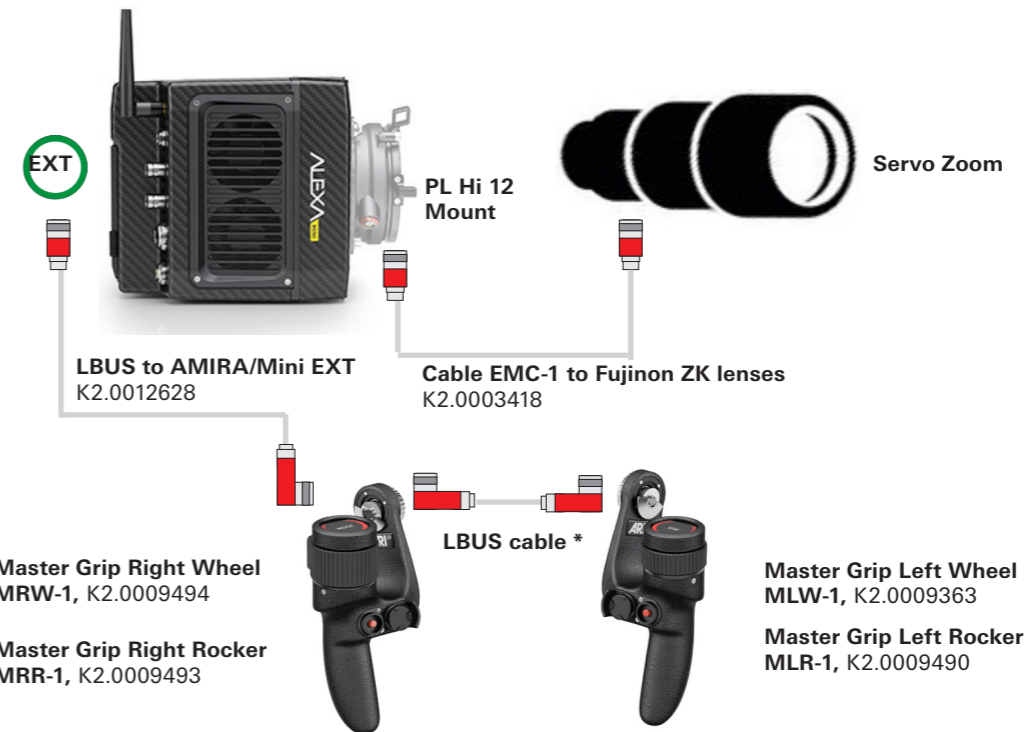

Master Grips - Sample Configurations ALEXA Mini

CONFIGURATION OVERVIEW – 0.9.3 / 2018.11

© 2010 Arnold & Richter Cine Technik GmbH & Co. Betriebs KG. All rights reserved. This material is provided "as is" for information purposes only without any warranty. ARRI assumes no responsibility with regard to the performance or use of the products or typographical errors or inaccuracies of given information. Product specifications are subject to change without notice. For a full listing of all available components consult the price list.

ALEXA Mini - Cine Style Lens

ALEXA Mini - Servo Zoom Lens

Servo zoom control requires AMIRA/ALEXA Mini SUP 5.0

ALEXA Mini - EF Lens

EF lens control requires AMIRA/ALEXA Mini SUP 5.0

LBUS Cables

LBUS cables need to be ordered separately

Cable LBUS (straight) to LBUS (straight) Length: 0.2m/8", K2.0006749
 Cable LBUS (straight) to LBUS (straight) Length: 0.3m/1ft, K2.0006750
 Cable LBUS (straight) to LBUS (straight) Length: 0.5m/1.5ft, K2.0006751
 Cable LBUS (straight) to LBUS (straight) Length: 0.8m/2.5ft, K2.0006752
 Cable LBUS (straight) to LBUS (straight) Length: 1.5m/5ft, K2.0006753
 Cable LBUS (straight) to LBUS (straight) Length: 3m/10ft, K2.0006754
 Cable LBUS (straight) to LBUS (straight) Length: 6m/20ft, K2.0006755
 Cable LBUS (straight) to LBUS (straight) Length: 15m/49ft, K2.0006756
 Cable LBUS (straight) to LBUS (straight) Length: to LCS, K2.0007318

Cable LBUS (angled) to LBUS (straight) Length: 0.35m/1.1ft, K2.0013042
 Cable LBUS (angled) to LBUS (straight) Length: 0.80m/2.6ft, K2.0013043
 Cable LBUS (angled) to LBUS (straight) Length: 1m/3.3ft, K2.0013041
 Cable LBUS (angled) to LBUS (angled) Length: 0.2m/8", K2.0012785
 Cable LBUS (angled) to LBUS (angled) Length: 0.6m/2ft, K2.0013040
 Cable LBUS (angled) to LBUS (angled) Length: 0.8m/2.6ft, K2.0012630