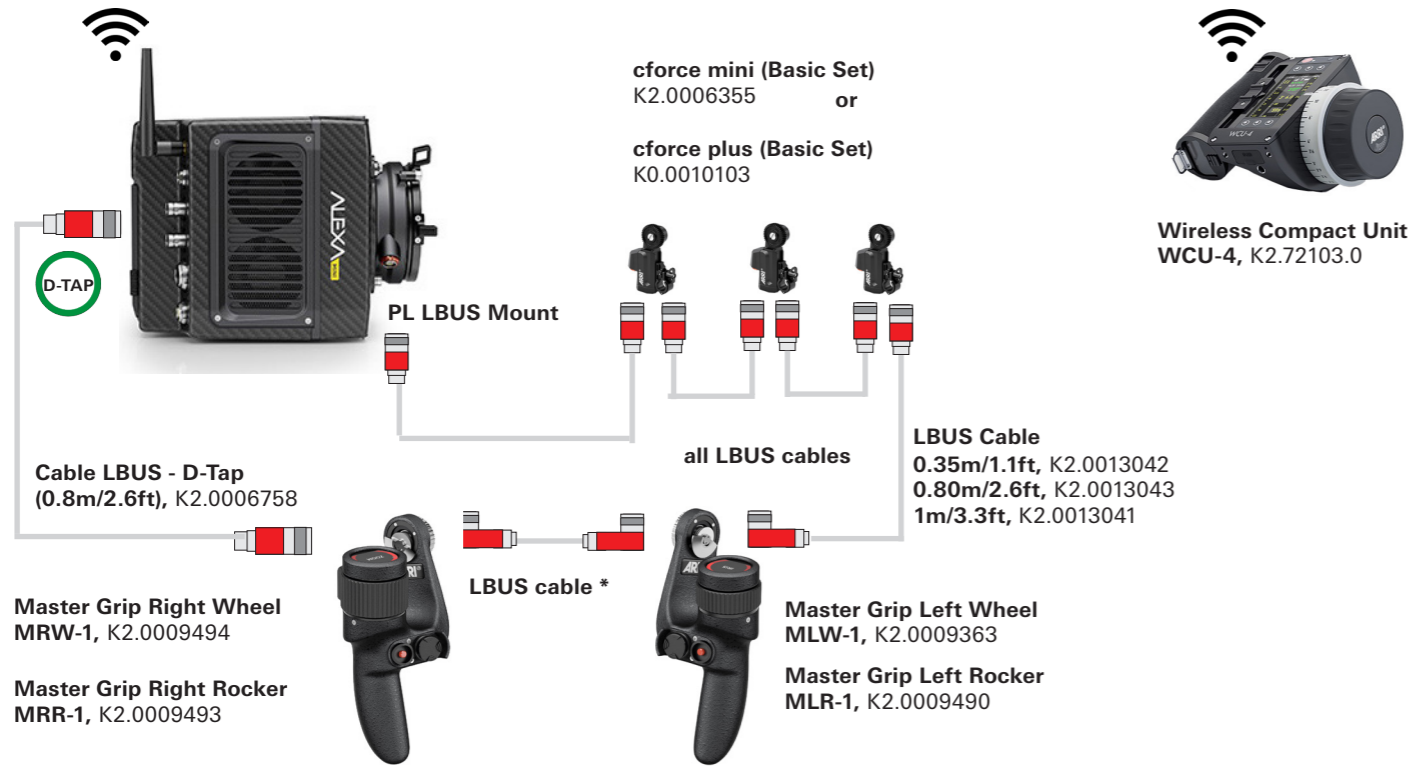

Master Grips - Sample Configurations ALEXA Mini

Configuration Overview | 4.9.3 / 2020.02

ALEXA Mini - Cine Style Lens

ALEXA Mini - Servo Zoom Lens

Servo zoom control requires AMIRA/ALEXA Mini SUP 5.0

ALEXA Mini - EF Lens

EF lens control requires AMIRA/ALEXA Mini SUP 5.0

LBUS Cables

LBUS cables need to be ordered separately

Cable LBUS (straight) to LBUS (straight) Length: 0.2m/8", K2.0006749
 Cable LBUS (straight) to LBUS (straight) Length: 0.3m/1ft, K2.0006750
 Cable LBUS (straight) to LBUS (straight) Length: 0.5m/1.5ft, K2.0006751
 Cable LBUS (straight) to LBUS (straight) Length: 0.8m/2.5ft, K2.0006752
 Cable LBUS (straight) to LBUS (straight) Length: 1.5m/5ft, K2.0006753
 Cable LBUS (straight) to LBUS (straight) Length: 3m/10ft, K2.0006754
 Cable LBUS (straight) to LBUS (straight) Length: 6m/20ft, K2.0006755
 Cable LBUS (straight) to LBUS (straight) Length: 15m/49ft, K2.0006756
 Cable LBUS (straight) to LBUS (straight) Length: to LCS, K2.0007318

Cable LBUS (angled) to LBUS (straight) Length: 0.35m/1.1ft, K2.0013042
 Cable LBUS (angled) to LBUS (straight) Length: 0.80m/2.6ft, K2.0013043
 Cable LBUS (angled) to LBUS (straight) Length: 1m/3.3ft, K2.0013041
 Cable LBUS (angled) to LBUS (angled) Length: 0.2m/8", K2.0012785
 Cable LBUS (angled) to LBUS (angled) Length: 0.6m/2ft, K2.0013040
 Cable LBUS (angled) to LBUS (angled) Length: 0.8m/2.6ft, K2.0012630