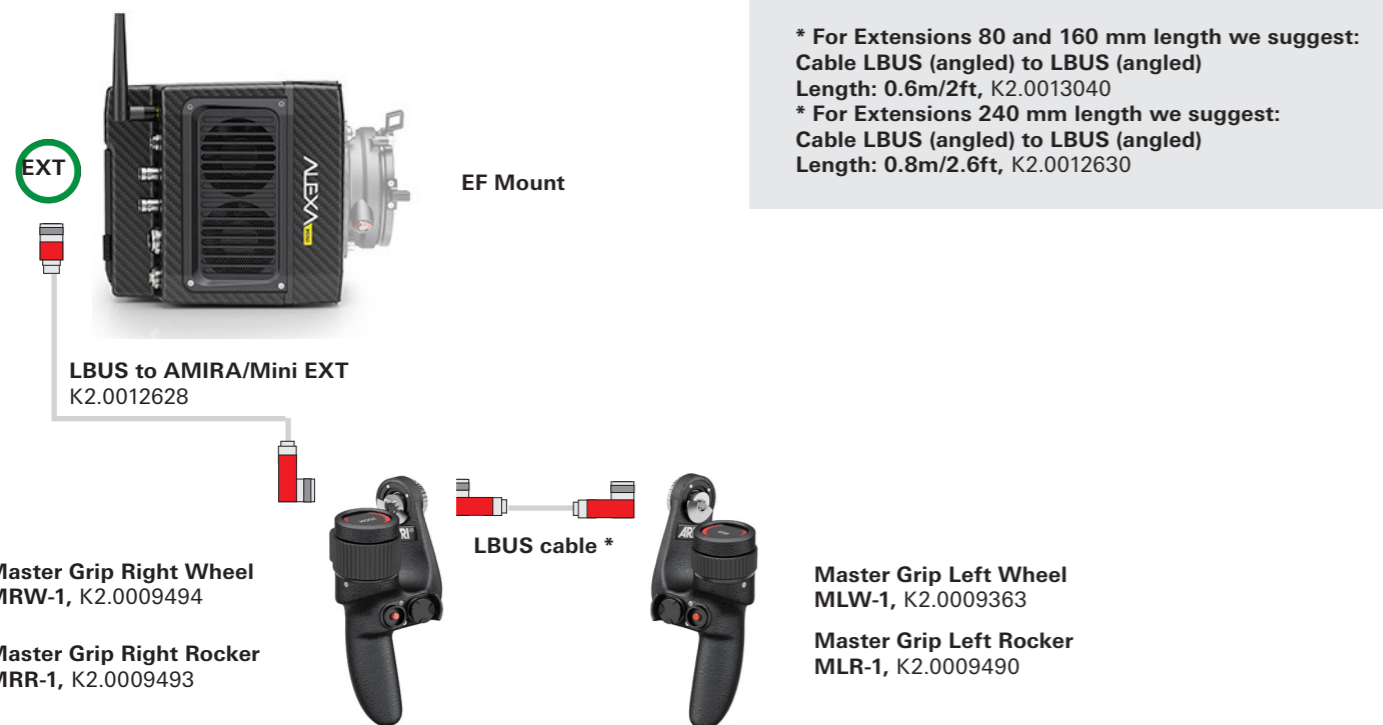

Master Grips - Sample Configurations ALEXA Mini

Configuration Overview | 4.9.3 / 2020.02

ALEXA Mini - Cine Style Lens

ALEXA Mini - Servo Zoom Lens

Servo zoom control requires AMIRA/ALEXA Mini SUP 5.0

ALEXA Mini - EF Lens

EF lens control requires AMIRA/ALEXA Mini SUP 5.0

LBUS Cables

LBUS cables need to be ordered separately

Cable LBUS (straight) to LBUS (straight) Length: 0.2m/8", K2.0006749
 Cable LBUS (straight) to LBUS (straight) Length: 0.3m/1ft, K2.0006750
 Cable LBUS (straight) to LBUS (straight) Length: 0.5m/1.5ft, K2.0006751
 Cable LBUS (straight) to LBUS (straight) Length: 0.8m/2.5ft, K2.0006752
 Cable LBUS (straight) to LBUS (straight) Length: 1.5m/5ft, K2.0006753
 Cable LBUS (straight) to LBUS (straight) Length: 3m/10ft, K2.0006754
 Cable LBUS (straight) to LBUS (straight) Length: 6m/20ft, K2.0006755
 Cable LBUS (straight) to LBUS (straight) Length: 15m/49ft, K2.0006756
 Cable LBUS (straight) to LBUS (straight) Length: to LCS, K2.0007318