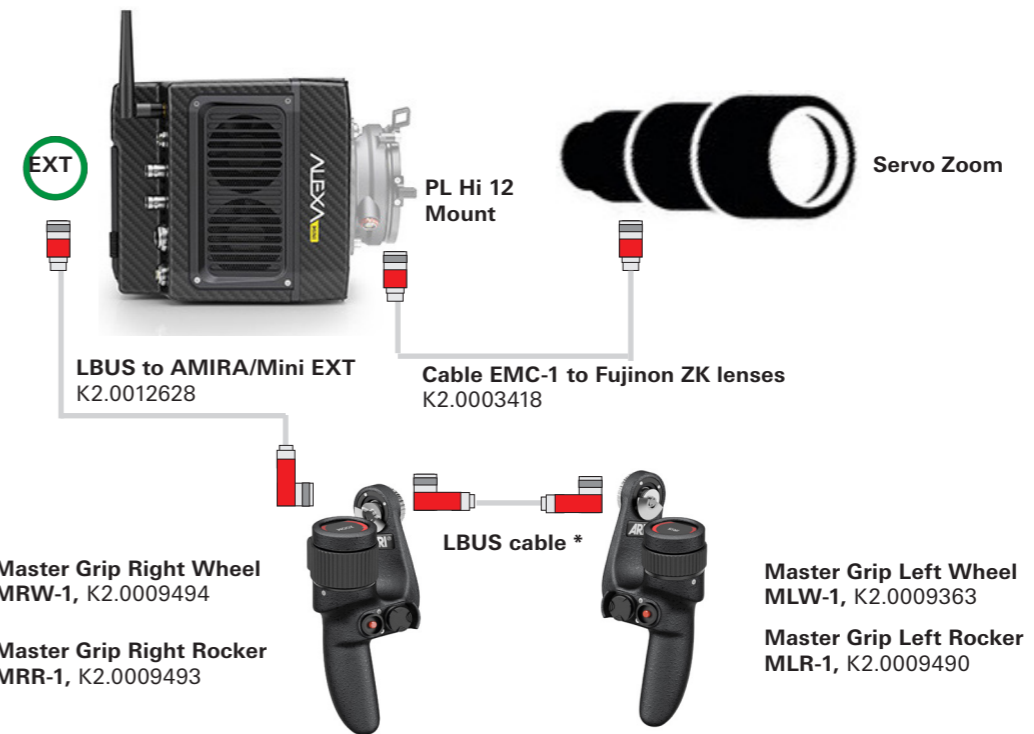

Master Grips - Sample Configurations ALEXA Mini

Configuration Overview | 4.9.3 / 2020.02

ALEXA Mini - Cine Style Lens

ALEXA Mini - Servo Zoom Lens

Servo zoom control requires AMIRA/ALEXA Mini SUP 5.0

ALEXA Mini - EF Lens

EF lens control requires AMIRA/ALEXA Mini SUP 5.0

LBUS Cables

LBUS cables need to be ordered separately

Cable LBUS (straight) to LBUS (straight) Length: 0.2m/8", K2.0006749
 Cable LBUS (straight) to LBUS (straight) Length: 0.3m/1ft, K2.0006750
 Cable LBUS (straight) to LBUS (straight) Length: 0.5m/1.5ft, K2.0006751
 Cable LBUS (straight) to LBUS (straight) Length: 0.8m/2.5ft, K2.0006752
 Cable LBUS (straight) to LBUS (straight) Length: 1.5m/5ft, K2.0006753
 Cable LBUS (straight) to LBUS (straight) Length: 3m/10ft, K2.0006754
 Cable LBUS (straight) to LBUS (straight) Length: 6m/20ft, K2.0006755
 Cable LBUS (straight) to LBUS (straight) Length: 15m/49ft, K2.0006756
 Cable LBUS (straight) to LBUS (straight) Length: to LCS, K2.0007318

Cable LBUS (angled) to LBUS (straight) Length: 0.35m/1.1ft, K2.0013042
 Cable LBUS (angled) to LBUS (straight) Length: 0.80m/2.6ft, K2.0013043
 Cable LBUS (angled) to LBUS (straight) Length: 1m/3.3ft, K2.0013041
 Cable LBUS (angled) to LBUS (angled) Length: 0.2m/8", K2.0012785
 Cable LBUS (angled) to LBUS (angled) Length: 0.6m/2ft, K2.0013040
 Cable LBUS (angled) to LBUS (angled) Length: 0.8m/2.6ft, K2.0012630