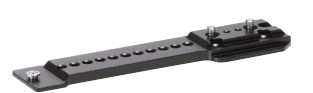

Remote Control Unit RCU-4, K2.72036.0
 (incl. ALEXA Ethernet Remote Cable (2m/6.6ft) KC 157-S K2.72040.0)

Studio Bridge Plate SBP-1/15mm Set, KK.0024110
 BPA-2 needed

Studio Bridge Plate SBP-1/19mm Set, KK.0024109
 BPA-2 needed

Bridge Plate Adapter BPA-2
 (for SBP-1, BP-3, 5, 8 or 9) K2.66172.0

Universal Adapter Plate UAP-1 K2.72102.0

Wedge Adapter, WA-1
 (for Quick Release HD-Baseplate) K2.72002.0 (spare)

Quick Release HD Baseplate K2.47796.0

Shoulder Pad SP-4 K2.72083.0

Rod Mounting Bracket RMB-2, K0.60209.0

Centre Camera Handle CCH-1, K2.72007.0
 (spare)

Cables

- Cable LCS (5p) - LBUS (0.8m/2.6ft) - K2.0007318**
- ALEXA 12V Accessory Cable KC 154-SP-S, K2.72031.0** (coiled)
- ALEXA Ethernet Cable 3m KC 153-S, K2.72021.0**
- ALEXA EXT - EXT Cable 2m KC 155-S, K2.72032.0**
- ALEXA Ethernet-Ethernet Cable 2M KC 156-S, K2.72033.0**
- ALEXA Ethernet Remote Cable (1m/3.3ft) KC 158-S, K2.72041.0**
- ALEXA Ethernet Remote Cable (2m/6.6ft) KC 157-S, K2.72040.0**