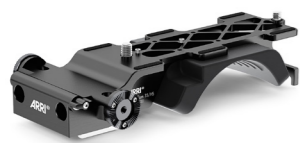

Set for Panasonic AU-EVA1

Basic Set for Panasonic AU-EVA1 KK.0016260
 Consists of:
 Plate for Panasonic AU-EVA1 K2.0015883
 Top Plate for Panasonic AU-EVA1 K2.0015880
 Support Rods 240 mm (9.4 inch), Ø 15 mm K2.66253.0

Pro Set for Panasonic AU-EVA1 KK.0016261
 Consists of:
 Plate for Panasonic AU-EVA1 K2.0015883
 Top Plate for Panasonic AU-EVA1 K2.0015880
 Support Rods 240 mm (9.4 inch), Ø 15 mm K2.66253.0
 Monitor Bracket for Panasonic AU-EVA1 K2.0016259
 HGA-3 for Panasonic AU-EVA1 K2.0016711
 Battery Adapter Plate BAP-1 K2.0006471
 15 mm LWS Rod Console K2.65264.0
 Support Rods 140 mm (5.5 inch), Ø 15 mm (2x) K2.66254.0

Plate for Panasonic AU-EVA1
K2.0015883

Top Plate for Panasonic AU-EVA1 K2.0015880

Monitor Bracket for Panasonic AU-EVA1, K2.0016259

HGA-3 for Panasonic AU-EVA1 K2.0016711

Set for Panasonic VariCam 35/HS

Set for Panasonic VariCam 35/HS ** KK.0006721
 Consists of:
 Adapter Plate for Panasonic VariCam 35/HS K2.0003420
 Top/Side Plate for Panasonic VariCam 35/HS K2.0003424
 15 mm Rods 240 mm K2.66253.0

Adapter Plate for VariCam 35/HS, K2.0003420 **

Top / Side Plate for VariCam 35/HS, K2.0003424 **

Set for Panasonic VariCam LT

Basic Set for Panasonic VariCam LT KK.0010061
 Consists of:
 Plate for VariCam LT K2.0009593
 Top plate for VariCam LT K2.0009694
 Center Camera Handle, CCH-2 K2.73002.0
 Support Rods 240 mm (9.4 inch), Ø 15 mm K2.66253.0