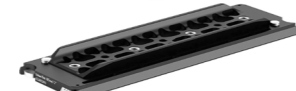

Bridge Plate Sled  
BPS-1, [K2.47797.0](#)

Bottom Plates

## Bridge Plate

Bridge Plate Set BP-8  
19 mm, [K2.47090.0](#)

Bridge Plate Set BP-9  
15 mm, [K2.47091.0](#)

Bridge Plate BP-8  
19 mm, [K2.0031436](#)

Bridge Plate BP-9  
15 mm, [K2.0031435](#)

## Bridge Plate Sled

Bridge Plate Sled BPS-2 Set  
[KK.0005813](#), includes:

Bridge Plate Sled BPS-2  
[K2.66260.0](#)

Bottom Dovetail  
Plate 300mm/12in  
[K2.0015896](#)