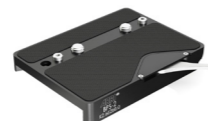

Rosette Adapter RA-2 (pair)
K2.65269.0

Rosette Adapter RA-3 (pair)
K2.65268.0

Rosette Adapter RA-4
K2.0014825

Extension Spacer 50 mm
K2.0013615

Bridge Plate Sets

Bridge Plate Set BP-8 19 mm, K2.47090.0

Bridge Plate Set BP-9 15 mm, K2.47091.0

Bridge Plate Sled

Bridge Plate Sled BPS-2 Set
KK.0005813, includes:

Bridge Plate Sled BPS-2
K2.66260.0

Bottom Dovetail Plate 300mm/12in
K2.0015896

LWS Shoulder Support

Universal Shoulder Pad for 15mm rods USP-2,
K2.66209.0
(incl. UMB-1 and straight foam)