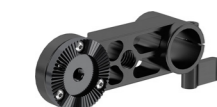

Rod Support Bracket RSB-15, K2.0000437
Rod Support Bracket RSB-19, K2.0000440

Bottom Plate Set 600 mm/24" incl. RSB-15, KK.0005684

Bottom Plate Set 600 mm/24" incl. RSB-19, KK.0005685

Support Accessories

Shoulder Belt Adapters SBA-1, K2.0001223

Microphone Holder Bracket MHB-1, K2.66256.0

Lightweight Bridge Support LBS-2, K2.66275.0

Universal Bridge Support UBS-3, K2.0013320

Rosette Adapter RA-1 (pair)
K2.66174.0

Rosette Adapter RA-2 (pair)
K2.65269.0

Rosette Adapter RA-3 (pair)
K2.65268.0

Rosette Adapter RA-4
K2.0014825

Extension Spacer 50 mm
K2.0013615

Bridge Plate Sets

Bridge Plate Set BP-8 19 mm, K2.47090.0

Bridge Plate Set BP-9 15 mm, K2.47091.0

Bridge Plate Sled

Bridge Plate Sled BPS-2 Set
KK.0005813, includes:

Bridge Plate Sled BPS-2
K2.66260.0

Bottom Dovetail Plate 300mm/12in
K2.0015896

LWS Shoulder Support

Universal Shoulder Pad for 15mm rods USP-2,
K2.66209.0
(incl. UMB-1 and straight foam)