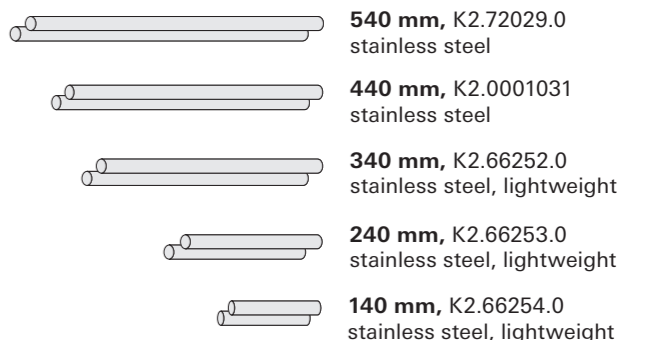

15 mm Studio Rods

540 mm, K2.72029.0
stainless steel

440 mm, K2.0001031
stainless steel

340 mm, K2.66252.0
stainless steel, lightweight

240 mm, K2.66253.0
stainless steel, lightweight

140 mm, K2.66254.0
stainless steel, lightweight