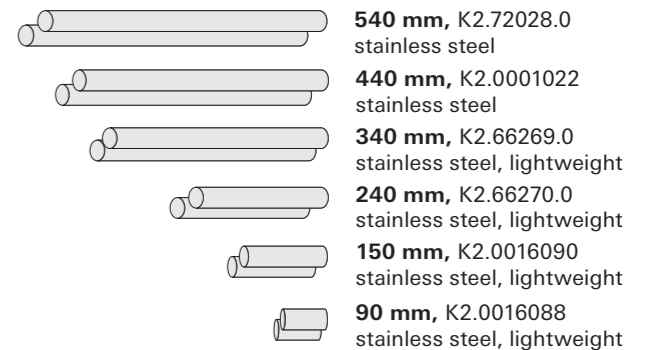

19 mm Studio Rods

540 mm, K2.72028.0
stainless steel

440 mm, K2.0001022
stainless steel

340 mm, K2.66269.0
stainless steel, lightweight

240 mm, K2.66270.0
stainless steel, lightweight

150 mm, K2.0016090
stainless steel, lightweight

90 mm, K2.0016088
stainless steel, lightweight

Single Support Rods 540 mm
K2.0014959, carbon fibre, black

Single Support Rods 340 mm
K2.0014954, carbon fibre, black