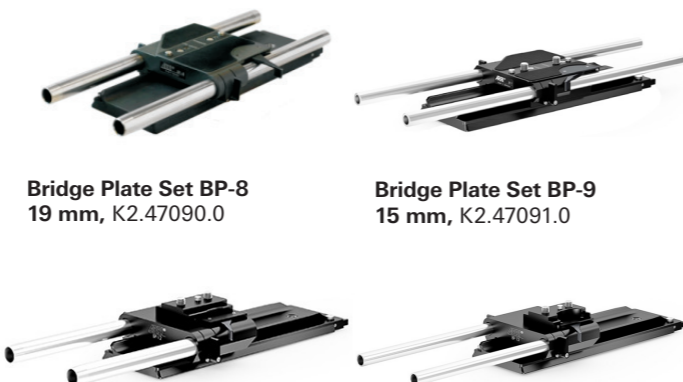

**Rosette Adapter RA-1 (pair)**  
K2.66174.0

**Rosette Adapter RA-2 (pair)**  
K2.65269.0

**Rosette Adapter RA-3 (pair)**  
K2.65268.0

**Rosette Adapter RA-4**  
K2.0014825

**Extension Spacer 50 mm**  
K2.0013615

## LWS Shoulder Support

**Universal Shoulder Pad for 15mm rods USP-2**,  
K2.66209.0  
(incl. UMB-1 and straight foam)

**Universal Mounting Bracket for 15mm rods (UMB-1)**  
K2.66168.0

**Camera Shoulder Pad CSP-1**, K2.0006807

## Bridge Plate Sets

**Bridge Plate Set BP-8 19 mm**, K2.47090.0

**Bridge Plate Set BP-9 15 mm**, K2.47091.0

**Bridge Plate Set BP-12 19 mm**, KK.0005819

**Bridge Plate Set BP-13 15 mm**, KK.0005771

## Bridge Plate Sled

**Bridge Plate Sled BPS-2 Set**  
KK.0005813, includes:

**Bridge Plate Sled BPS-2**  
K2.66260.0

**Bottom Dovetail Plate 300mm/12in**  
K2.0015896