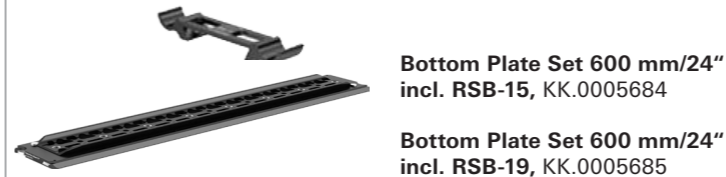

Bottom Plate Set 600 mm/24"
incl. RSB-15, KK.0005684

Bottom Plate Set 600 mm/24"
incl. RSB-19, KK.0005685