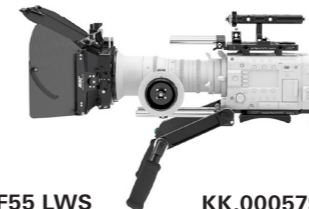

KK.0017142

EVF bracket Set for Sony DVF-EL200

- Consists of:
- EVF bracket for Sony DVF-EL200 (Venice) K2.021525
 - Mini Viewfinder Bracket MVB-1 K2.006140

KK.0022326

Plate For Sony Venice
K2.0017137

Top Plate For Sony Venice
K2.0017024

KK.0024806

Venice Extension Unit Set Basic

- Consists of:
- Base Plate for Venice Ext. Unit K2.0024564
 - Top Plate for Venice Ext. Unit K2.0024565
 - Side Bracket Right for Venice Ext. Unit K2.0024566
 - Side Bracket Left for Venice Ext. Unit K2.0024761
 - Cable Clamp for Venice Ext. Unit K2.0024569
 - Back Plate for Venice Ext. Unit K2.0024573
 - Rosette Adapters, RA-6, pair K2.0024574
 - Cage Top Handle, CTH-1 K2.66227.0
 - 15mm LWS Rod Console K2.65264.0
 - Rod Mounting Bracket RMB-3 K2.0006186
 - 15mm Reduction Insert K2.66255.0
 - Support Rods 140mm, 5.5in, Ø15mm K2.66254.0
 - Support Rods 240mm/9.4in, Ø15mm K2.66253.0
 - Wooden Handgrip WHG-1 K2.0024965

Base Plate for Venice Ext. Unit, K2.0024564

Top Plate for Venice Ext. Unit, K2.0024565

Back Plate for Venice Ext. Unit, K2.0024573

Side Bracket Left for Venice Ext. Unit, K2.0024761

Sets for Sony F5 / F55

Basic Set for Sony PMW F5/F55 LWS

- Consists of:
- Adapter Plate for Sony PMW F5/F55 K2.66246.0
 - Support Rods 240mm Ø 15mm K2.66253.0
 - Shoulder Pad for Sony PMW F5/F55 K2.66249.0

KK.0005798

Pro Set for Sony PMW F5/F55 LWS