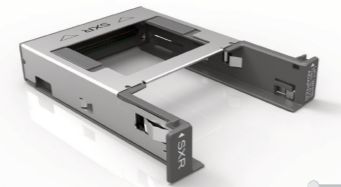

**CODEX SXR Capture Drive Dock (TB3)**  
[K2.0019728](#) (CODEX# CDX-75013-2)

Available from CODEX

**CODEX Capture+Transfer Drive Dock**  
(CODEX# CDX-62102-3)

**CODEX Vault XL**

\*\* Most Compact Drive 1TB need a firmware update, which can be applied by ALEXA 35 in-camera. Updated drives will also be supported starting with Mini LF SUP 7.1.1.  
\*\*\* Mini LF supports Compact Drive 2TB starting with Mini LF SUP 7.1.1

## CODEX Capture Drive

ALEXA LF

ALEXA SXT W

**CODEX SXR Capture Drive Adapter**  
[K2.0008429](#) (Codex# CDX-37097)

**CODEX SXR Capture Drive 1TB**  
[K2.0006942](#) (CODEX# CDX-37019/18)

**CODEX SXR Capture Drive set 4x1TB**  
[K0.0006946](#)