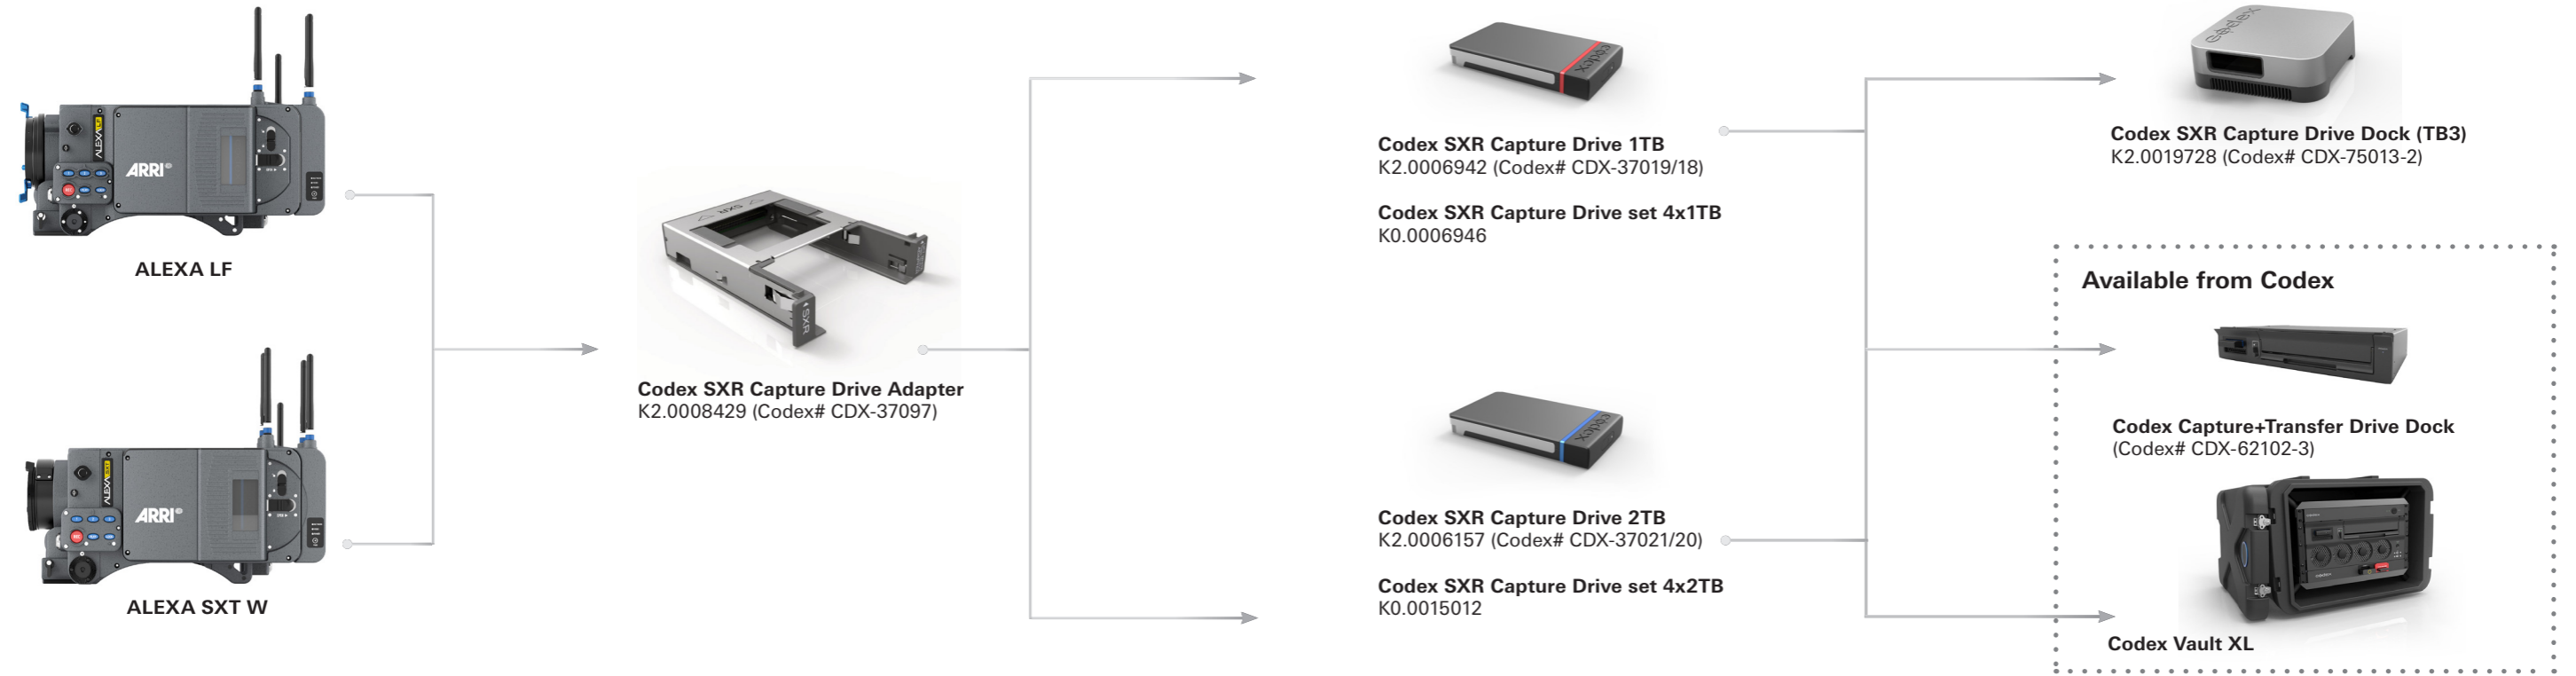

Recording Media - Codex Capture & Compact Drives

Configuration Overview | 1.9.0 / 2020.05

Codex Capture Drive

Codex Compact Drive