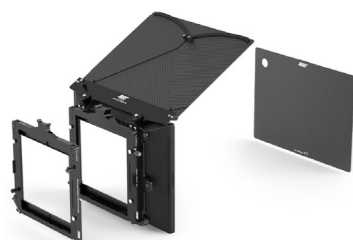

LMB 6x6 Clamp On 3-Stage Set

KK.0020231 - includes:
K2.0019218 1x LMB 6x6 Basic Module
K2.0019133 1x LMB 6x6 Extra Non-Rotatable Filter Stage
K2.0019178 1x LMB 6x6 Top, Bottom Flag