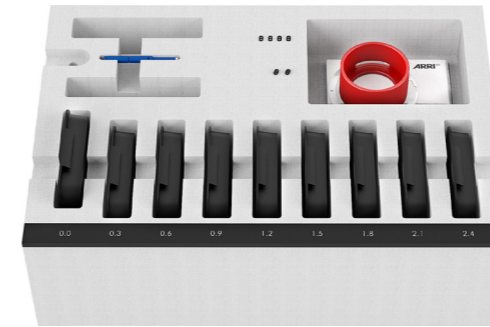

ARRI FSND Matte Box Filters

ARRI FSND Filter Basic Set 6.6"x6.6"

KK.0019785, includes:
K2.0013892 1x ARRI FSND 0.3 Filter 6.6" x 6.6"
K2.0013894 1x ARRI FSND 0.6 Filter 6.6" x 6.6"
K2.0013896 1x ARRI FSND 0.9 Filter 6.6" x 6.6"
K2.0016922 1x Optical Cleaning Cloth 14.6" x 17.7"

ARRI FSND Filter Basic Set 4"x5.56"

KK.0019784, includes:
K2.0013887 1x ARRI FSND 0.3 Filter 4" x 5.65"
K2.0013901 1x ARRI FSND 0.6 Filter 4" x 5.65"
K2.0013895 1x ARRI FSND 0.9 Filter 4" x 5.65"
K2.0016922 1x Optical Cleaning Cloth 14.6" x 17.7"

ARRI FSND Filter Basic Set 6.6"x6.6"

KK.0019785, includes:
K2.0013887 1x ARRI FSND 0.3 Filter 4" x 5.65"
K2.0013901 1x ARRI FSND 0.6 Filter 4" x 5.65"
K2.0013895 1x ARRI FSND 0.9 Filter 4" x 5.65"
K2.0013904 1x ARRI FSND 1.2 Filter 4" x 5.65"
K2.0013897 1x ARRI FSND 1.5 Filter 4" x 5.65"
K2.0013890 1x ARRI FSND 1.8 Filter 4" x 5.65"
K2.0013903 1x ARRI FSND 2.1 Filter 4" x 5.65"
K2.0013891 1x ARRI FSND 2.4 Filter 4" x 5.65"
K2.0016922 1x Optical Cleaning Cloth 14.6" x 17.7"

ARRI FSND Filter Pro Set 4"x 5.65"

KK.0019789, includes:
K2.0013887 1x ARRI FSND 0.3 Filter 4" x 5.65"
K2.0013901 1x ARRI FSND 0.6 Filter 4" x 5.65"
K2.0013895 1x ARRI FSND 0.9 Filter 4" x 5.65"
K2.0013904 1x ARRI FSND 1.2 Filter 4" x 5.65"
K2.0013897 1x ARRI FSND 1.5 Filter 4" x 5.65"
K2.0013890 1x ARRI FSND 1.8 Filter 4" x 5.65"
K2.0013903 1x ARRI FSND 2.1 Filter 4" x 5.65"
K2.0013891 1x ARRI FSND 2.4 Filter 4" x 5.65"
K2.0016922 1x Optical Cleaning Cloth 14.6" x 17.7"

ALEXA LPL LF FSND Filters

manual in-camera filters:

have to be inserted/removed by hand in contrast to the internal motorized FSND filters for ALEXA Mini, ALEXA Mini LF & Amira

ALEXA LPL LF FSND Filter Set, Full