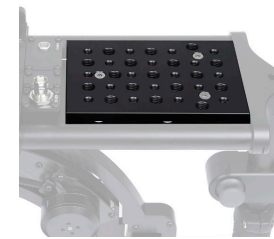

MAXIMA QL Support

Maxima MX30 QL / Gold Mount / Pro Set
includes:
Maxima MX30 QL / Gold Mount
Wireless Remote for Maxima
Cam Power / Cine / 12V HiCap / ALEXA
Cam Power / Cine / 12V HiCap / ALEXA Mini
Cam Power / Cine / 12V XLR HiCap

K0.0013398

K2.0013396
K2.0010337
K2.0010538
K2.0010540
K2.0010470

Maxima MX30 QL / V-Mount / Pro Set
includes:
Maxima MX30 QL / V-Mount
Wireless Remote for Maxima
Cam Power / Cine / 12V HiCap / ALEXA
Cam Power / Cine / 12V HiCap / ALEXA Mini
Cam Power / Cine / 12V XLR HiCap

K0.0013399

K2.0013397
K2.0010337
K2.0010538
K2.0010540
K2.0010470

Mounting

Maxima Mounting Plate
K2.0014909

3rd Party Support Systems

Easy Rig

Black Arm

Spider / Mounting Sets