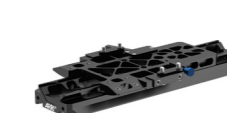

Long QL Plate Gen2 for SRH-3, TRINITY, MAXIMA
 K2.0019294

Extra long QL Plate Gen 2 for SRH-3, TRINITY, MAXIMA, K2.0033425

SAM-1 Stabilizer Adapter Mount for ALEXA
 K2.0018851

SAM-2 Stabilizer Adapter Mount for ALEXA Mini
 K2.0014215