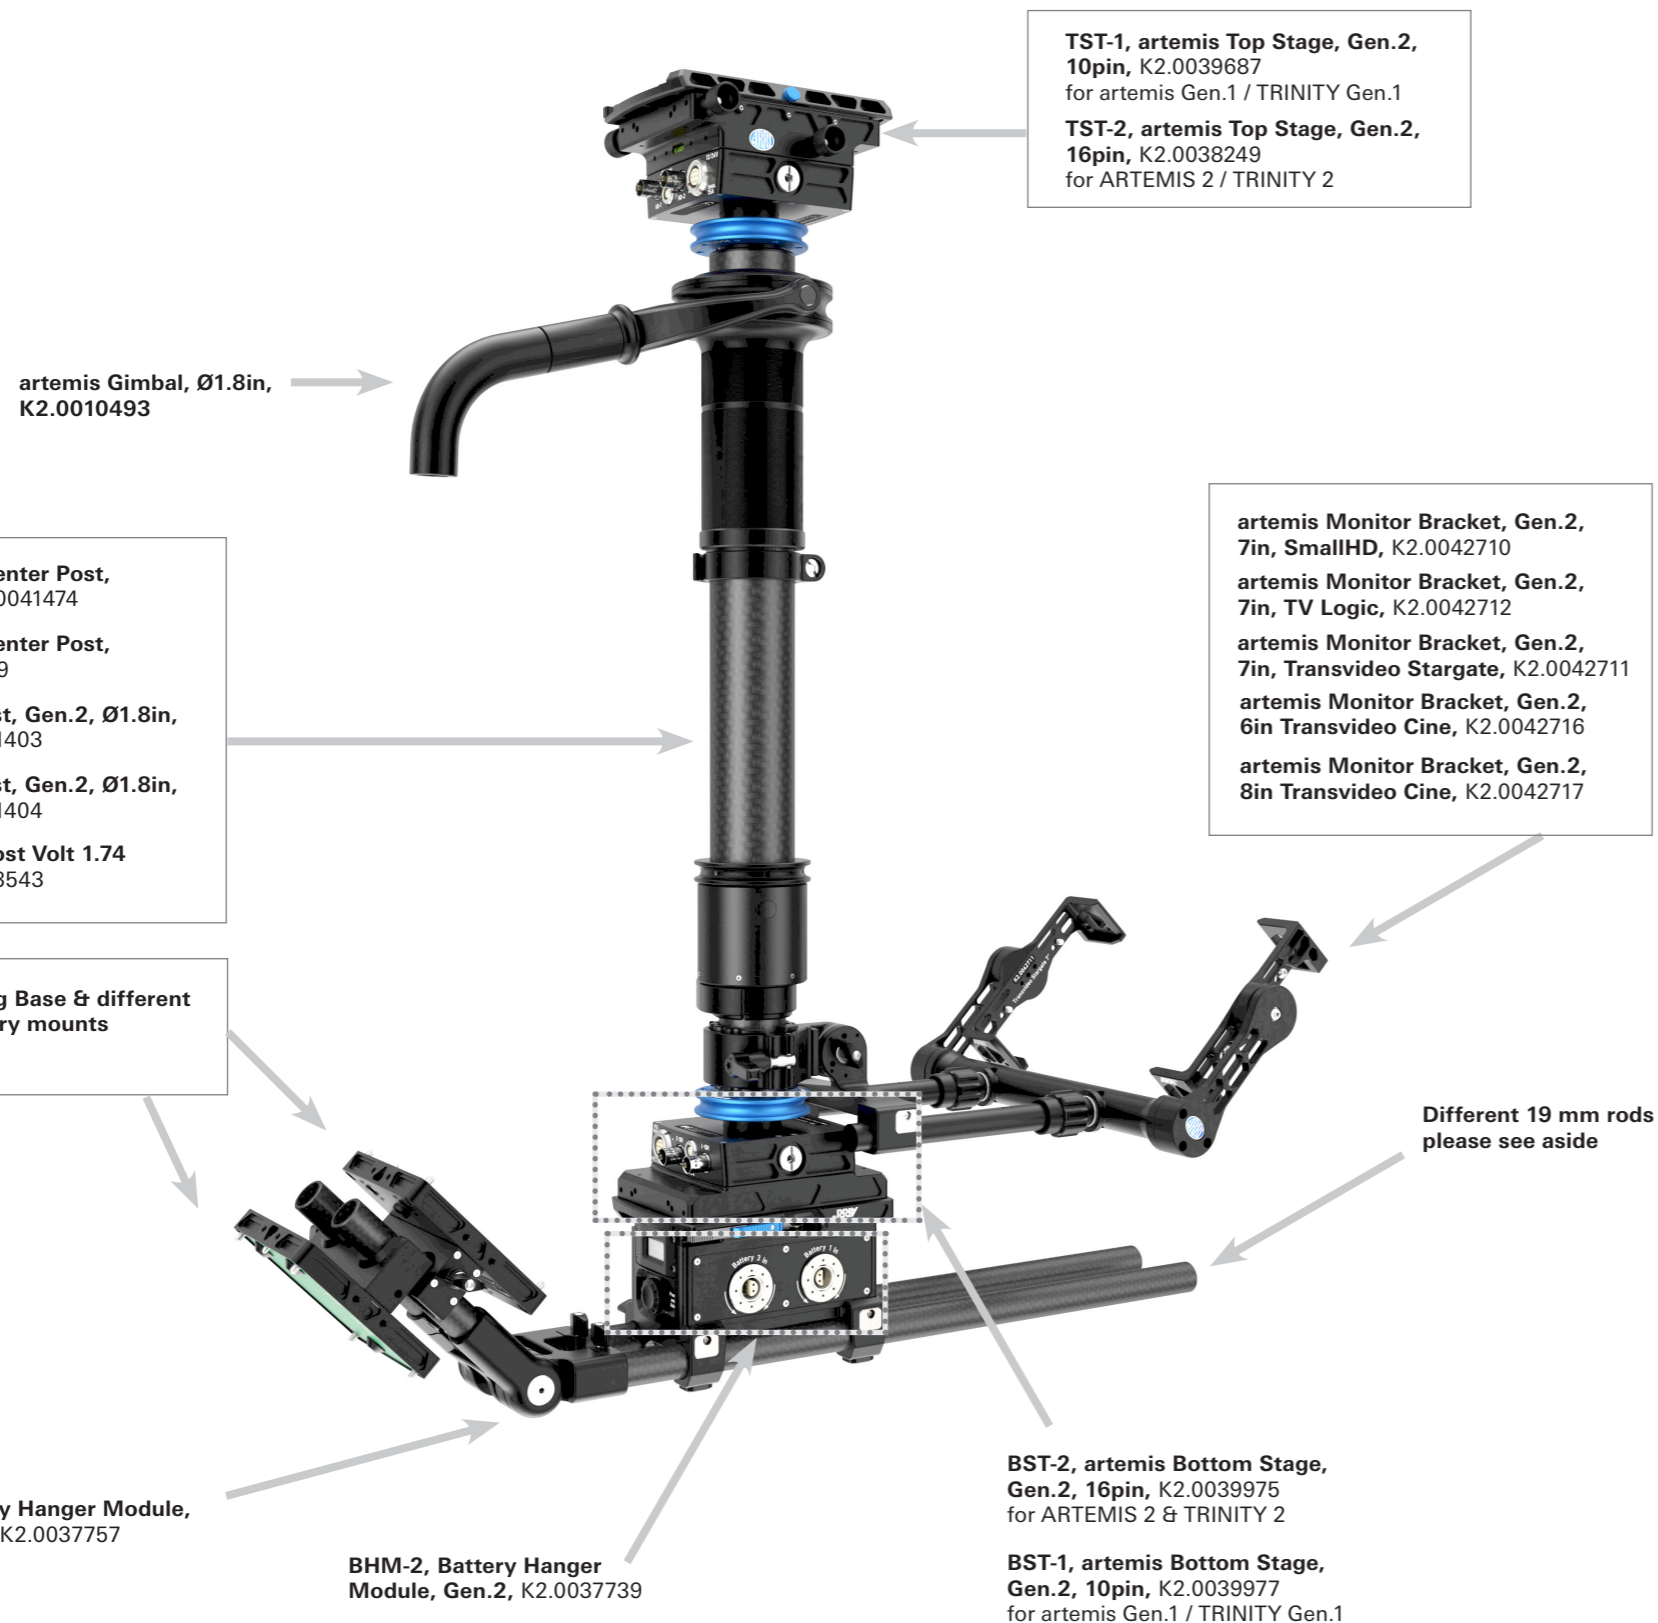

ARTEMIS 2 Overview

Batteries

19 mm Studio Rods