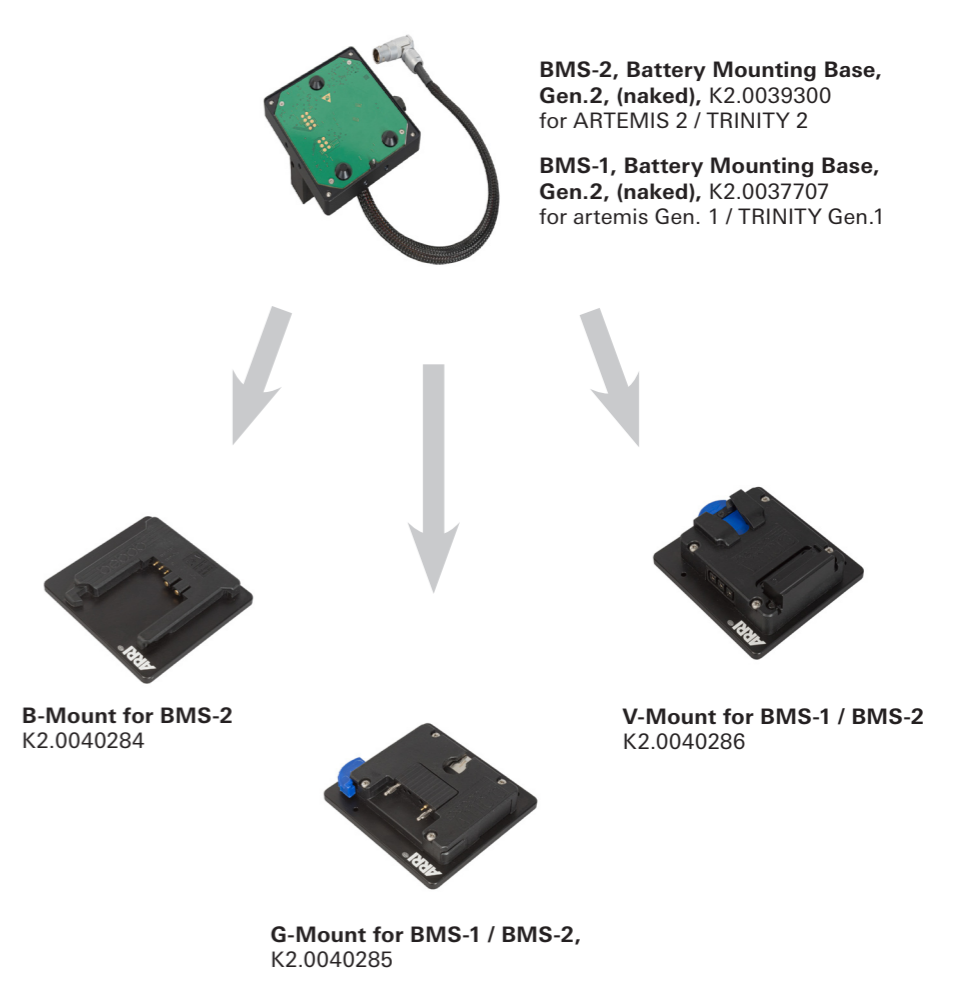

ARTEMIS 2 Overview

Batteries

19 mm Studio Rods