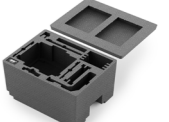

LMB Flag Holders
 K2.0013825

LMB Accessory Adapter
 K2.0013014

LMB 6x6 Foam Insert
 K2.0023162

LMB 6x6 technical data:
 Max number filters: up to three 6.6"x6.6 filters

LMB 6x6 advanced features:
 • For 6.6"x6.6 filter size
 • One product covering a wide range of applications
 • Offers quick and easy set up without tools
 • Lightweight and streamlined