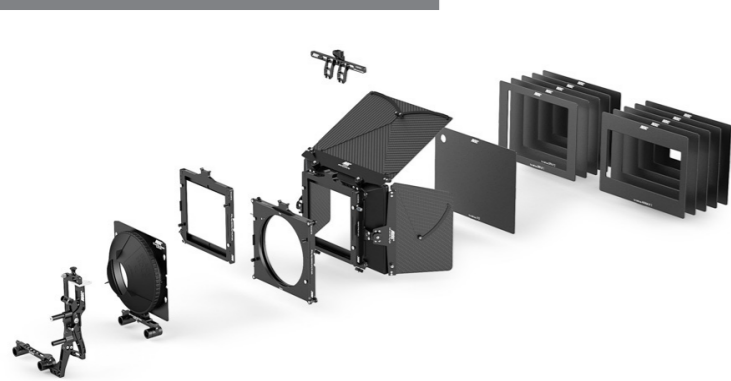

Lightweight Matte Boxes LMB 6x6

Configuration Overview | 7.2.0 / 2018.08

Sets for LMB 6x6

LMB 6x6 Pro 15mm Studio Set

KK.0020235 - includes:
 K2.0019218 1x LMB 6x6 Basic Module
 K2.0019895 1x LMB 6x6 Swing Away Tilt Mod. 15mm Studio
 K2.0013440 1x LMB 15mm Studio Rod Adapter
 K2.0019085 1x LMB 6x6 Tilt and Flex Adapter 80-156mm
 K2.0019159 1x LMB 6x6 Extra Rotatable Filter Stage
 K2.0019133 1x LMB 6x6 Extra Non-Rotatable Filter Stage
 K2.0019178 1x LMB 6x6 Top, Bottom Flag
 K2.0019216 1x LMB 6x6 Side Flags
 K2.0013825 2x LMB Flag Holders
 K2.0013014 1x LMB Accessory Adapter
 K2.0019253 1x LMB 6x6 Set of Mattes spherical
 K2.0019258 1x LMB 6x6 Set of Mattes anamorphic

LMB 6x6 Pro 19mm Studio Set

KK.0020233 - includes:
 K2.0019218 1x LMB 6x6 Basic Module
 K2.0019083 1x LMB 6x6 Swing Away Tilt Mod. 19mm Studio
 K2.0013432 1x LMB 19mm Studio Rod Adapter
 K2.0019085 1x LMB 6x6 Tilt and Flex Adapter 80-156mm
 K2.0019159 1x LMB 6x6 Extra Rotatable Filter Stage
 K2.0019133 1x LMB 6x6 Extra Non-Rotatable Filter Stage
 K2.0019178 1x LMB 6x6 Top, Bottom Flag
 K2.0019216 1x LMB 6x6 Side Flags
 K2.0013014 1x LMB Accessory Adapter
 K2.0013825 2x LMB Flag Holders
 K2.0019253 1x LMB 6x6 Set of Mattes spherical
 K2.0019258 1x LMB 6x6 Set of Mattes anamorphic