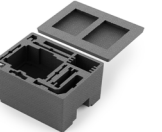

LMB 6x6 Foam Insert
[K2.0023162](#)

LMB 6x6 technical data:
Max number filters: up to three 6.6"x6.6 filters

LMB 6x6 advanced features:

- For 6.6"x6.6 filter size
- One product covering a wide range of applications
- Offers quick and easy set up without tools
- Lightweight and streamlined

Ø = diameter of connection ring to lens