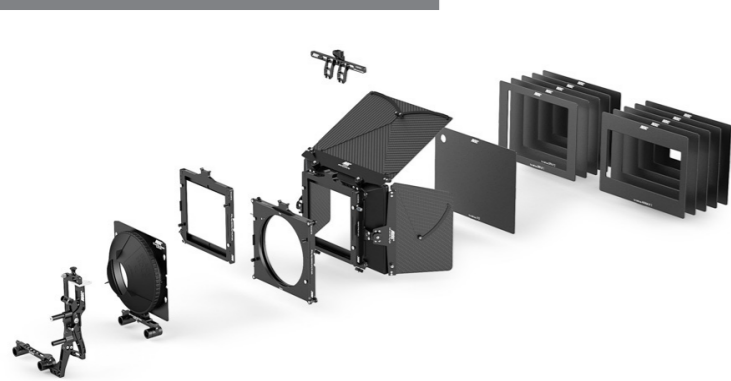

## Sets for LMB 6x6

**LMB 6x6 15mm Studio 3-Stage Set**  
[KK.0020232](#) - includes:  
 K2.0019218 1x LMB 6x6 Basic Module  
 K2.0019133 1x LMB 6x6 Extra Non-Rotatable Filter Stage  
 K2.0019178 1x LMB 6x6 Top, Bottom Flag  
 K2.0013440 1x LMB 15mm Studio Rod Adapter  
 K2.0019085 1x LMB 6x6 Tilt and Flex Adapter 80-156mm

**LMB 6x6 19mm Studio 3-Stage Set**  
[KK.0020234](#) - includes:  
 K2.0019218 1x LMB 6x6 Basic Module  
 K2.0019133 1x LMB 6x6 Extra Non-Rotatable Filter Stage  
 K2.0019178 1x LMB 6x6 Top, Bottom Flag  
 K2.0013432 1x LMB 19mm Studio Rod Adapter  
 K2.0019085 1x LMB 6x6 Tilt and Flex Adapter 80-156mm