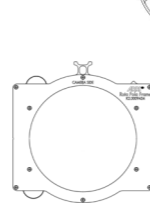

Filter Frame 4"x4" non geared K2.47185.0

Filter Frame 4"x4" geared K2.47186.0

Filter Frame round for 138mm K2.49023.0

F4 Filter Frames

use for MMB-1, MMB-2, LMB-25, MB-29

Diopter Frame 138 mm, K2.0013740 only compatible with LMB-5,15,25 and 4x5