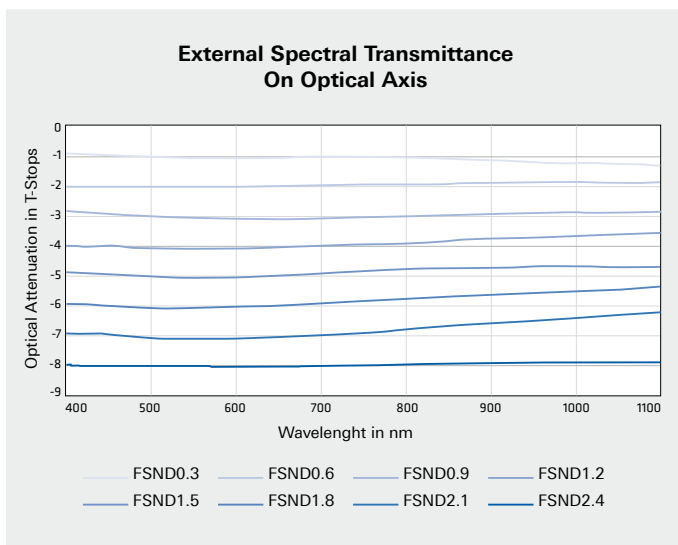

ARRI FSND FILTER

Features:

- Optical quality, Schott B270i glass with completely flat and parallel surfaces for image sharpness
- Anti-reflective coating for contrast and top HDR deliverables
- Hard coating for prolonged filter life
- Hydrophobic and oleophobic coating for easy and fast cleaning
- C-Shaped, black edge prevents chipping and reflection
- Anti-static premium pouch for safe storage
- Engraved, unique barcode for fast inventory tracking and proof of ownership
- Purely color neutral for true image capture

Benefits compared to uncoated filters: AR coated filters provide lower reflectivity in the visible spectral range between 400 and 750 nm and higher reflectivity in the near IR spectral range to improve color neutrality and contrast (HDR)

Filter	Size	Weight	Ident-No.
ARRI FSND 0.3 Filter	6.6" x 6.6" 167,6 mm x 167,6 mm	276,6 g 0,609 lbs	K2.0013892
ARRI FSND 0.6 Filter	6.6" x 6.6" 167,6 mm x 167,6 mm	276,6 g 0,609 lbs	K2.0013894
ARRI FSND 0.9 Filter	6.6" x 6.6" 167,6mm x 167,6 mm	276,6 g 0,609 lbs	K2.0013896
ARRI FSND 1.2 Filter	6.6" x 6.6" 167,6 mm x 167,6 mm	276,6 g 0,609 lbs	K2.0013898
ARRI FSND 1.5 Filter	6.6" x 6.6" 167,6 mm x 167,6 mm	276,6 g 0,609 lbs	K2.0013900
ARRI FSND 1.8 Filter	6.6" x 6.6" 167,6 mm x 167,6 mm	276,6 g 0,609 lbs	K2.0013902
ARRI FSND 2.1 Filter	6.6" x 6.6" 167,6 mm x 167,6 mm	276,6 g 0,609 lbs	K2.0013905
ARRI FSND 2.4 Filter	6.6" x 6.6" 167,6 mm x 167,6 mm	276,6 g 0,609 lbs	K2.0013906

Filter	Size	Weight	Ident-No.
ARRI FSND 0.3 Filter	4" x 5.65" 101,6 mm x 143,5 mm	143,5 g 0,316 lbs	K2.0013887
ARRI FSND 0.6 Filter	4" x 5.65" 101,6 mm x 143,5 mm	143,5 g 0,316 lbs	K2.0013901
ARRI FSND 0.9 Filter	4" x 5.65" 101,6 mm x 143,5 mm	143,5 g 0,316 lbs	K2.0013895
ARRI FSND 1.2 Filter	4" x 5.65" 101,6 mm x 143,5 mm	143,5 g 0,316 lbs	K2.0013904
ARRI FSND 1.5 Filter	4" x 5.65" 101,6 mm x 143,5 mm	143,5 g 0,316 lbs	K2.0013897
ARRI FSND 1.8 Filter	4" x 5.65" 101,6 mm x 143,5 mm	143,5 g 0,316 lbs	K2.0013890
ARRI FSND 2.1 Filter	4" x 5.65" 101,6 mm x 143,5 mm	143,5 g 0,316 lbs	K2.0013903
ARRI FSND 2.4 Filter	4" x 5.65" 101,6 mm x 143,5 mm	143,5 g 0,316 lbs	K2.0013891

All brands or products are trademarks or registered trademarks of their respective holders and should be treated as such.