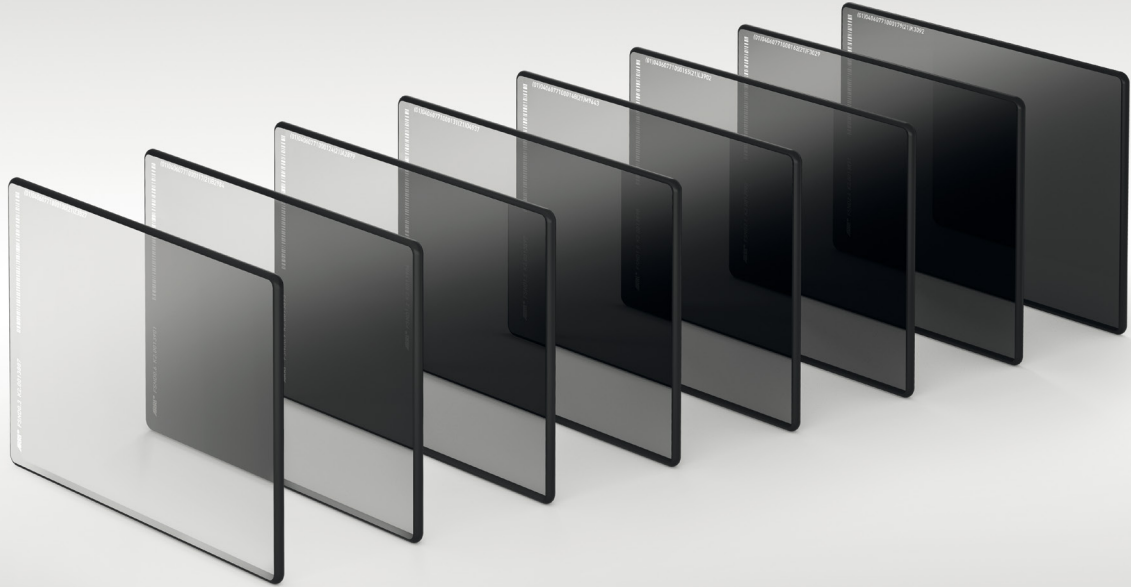

ARRI FSND FILTER

Main Features

- Renowned Full Spectrum ND Filters from ALEXA Mini and AMIRA now as front filters
- Highest contrast and truest color transmittance for HDR capture
- Multiple layers of coating for easy cleaning and prolonged filter life
- Long-lasting CORDURA® pouches lined with MICRODEAR® anti-static cleaning cloth
- Fast inventory tracking through unique, laser-engraved barcodes

ARRI FSND FILTER

Features:

- Optical quality, Schott B270i glass with completely flat and parallel surfaces for image sharpness
- Anti-reflective coating for contrast and top HDR deliverables
- Hard coating for prolonged filter life
- Hydrophobic and oleophobic coating for easy and fast cleaning
- C-Shaped, black edge prevents chipping and reflection
- Anti-static premium pouch for safe storage
- Engraved, unique barcode for fast inventory tracking and proof of ownership
- Purely color neutral for true image capture