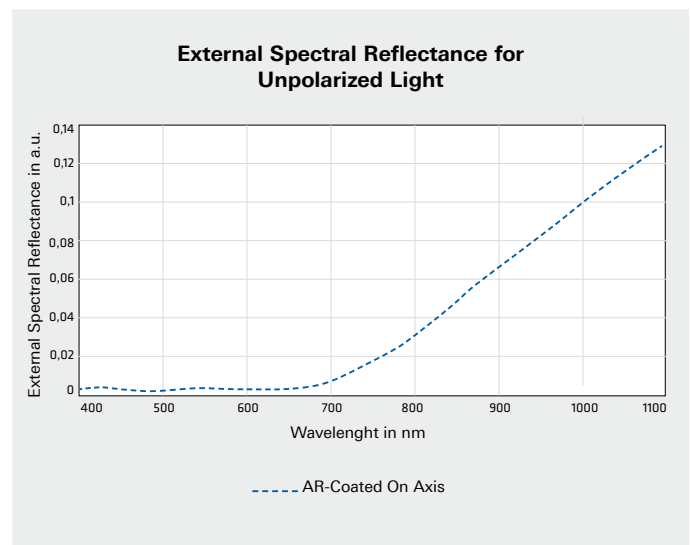

Benefits compared to uncoated filters: AR coated filters provide lower reflectivity in the visible spectral range between 400 and 750 nm and higher reflectivity in the near IR spectral range to improve color neutrality and contrast (HDR)