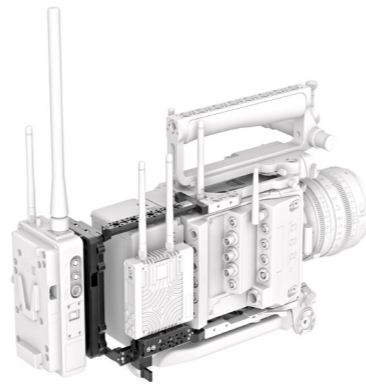

## Multicam Accessory Sets

**ALEXA 35 Multicam Support Set, [KK.0051232](#) \***  
includes:  
K2.0049959 1x Touchdown Base Plate TBP-1  
K2.0049960 1x Touchdown Receiver Plate TRP-1  
K2.0050634 1x Live Production Handle LPH-1

**ALEXA 35 Multicam Support Set 2, [KK.0055173](#)**  
includes:  
K2.0049959 1x Touchdown Base Plate TBP-1  
K2.0049960 1x Touchdown Receiver Plate TRP-1  
K2.0049422 1x Top Operator Plate TOP-1  
K2.0054985 1x Live Production Handle LPH-2

**Operator Set, [KK.0051696](#)**  
includes:  
K2.0049425 1x Top Operator Grip TOG-1  
K2.0049422 1x Top Operator Plate TOP-1  
K2.0049959 1x Touchdown Base Plate TBP-1  
K2.0049960 1x Touchdown Receiver Plate TRP-1

**Large Lens Adapter LLA-1 Set Entry, [KK.0056559](#)**  
Inclusive:  
K2.0050774 1x Large Lens Adapter LLA-1  
K2.0055339 1x LLA-1/BUD Slider Plate  
K2.0050125 1x Cable Hirose to Box Lens

**ALEXA 35 Live RAB-4 V-Mount Set, [KK.0055419](#)**  
includes:  
K2.0055159 1x Rear Accessory Bracket RAB-4  
K2.0048324 1x NATO Rail Clamp NRC-2