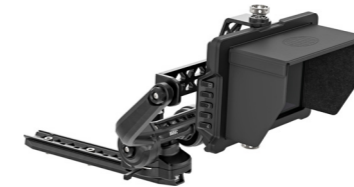

Monitor and Viewfinder Sets for Live Productions

CCM-1 for Live Production Set, [KK.0051229](#)
includes:
K2.0048523 1x CCM-1 with Foldable Sunhood, Screen Protector
K2.0051078 1x Monitor Yoke Support MYS-1L (for CCM-1)
K2.0023943 2x Cable VF (0.5m/1.5ft)
K2.0001637 1x Cable RS - RS/PWR IN (0.5m/1.6ft)