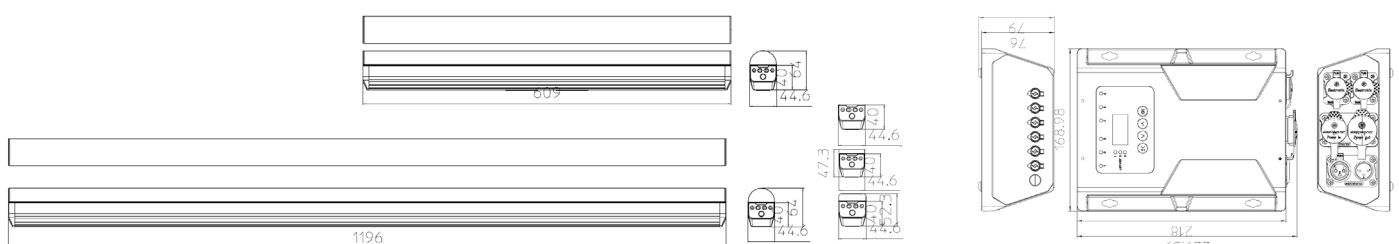

All specifications are typical values. Subject to change without notice.

¹ Brand: LumenRadio AB, Equipment: CRMX TimoTwo, Model: 800-8107